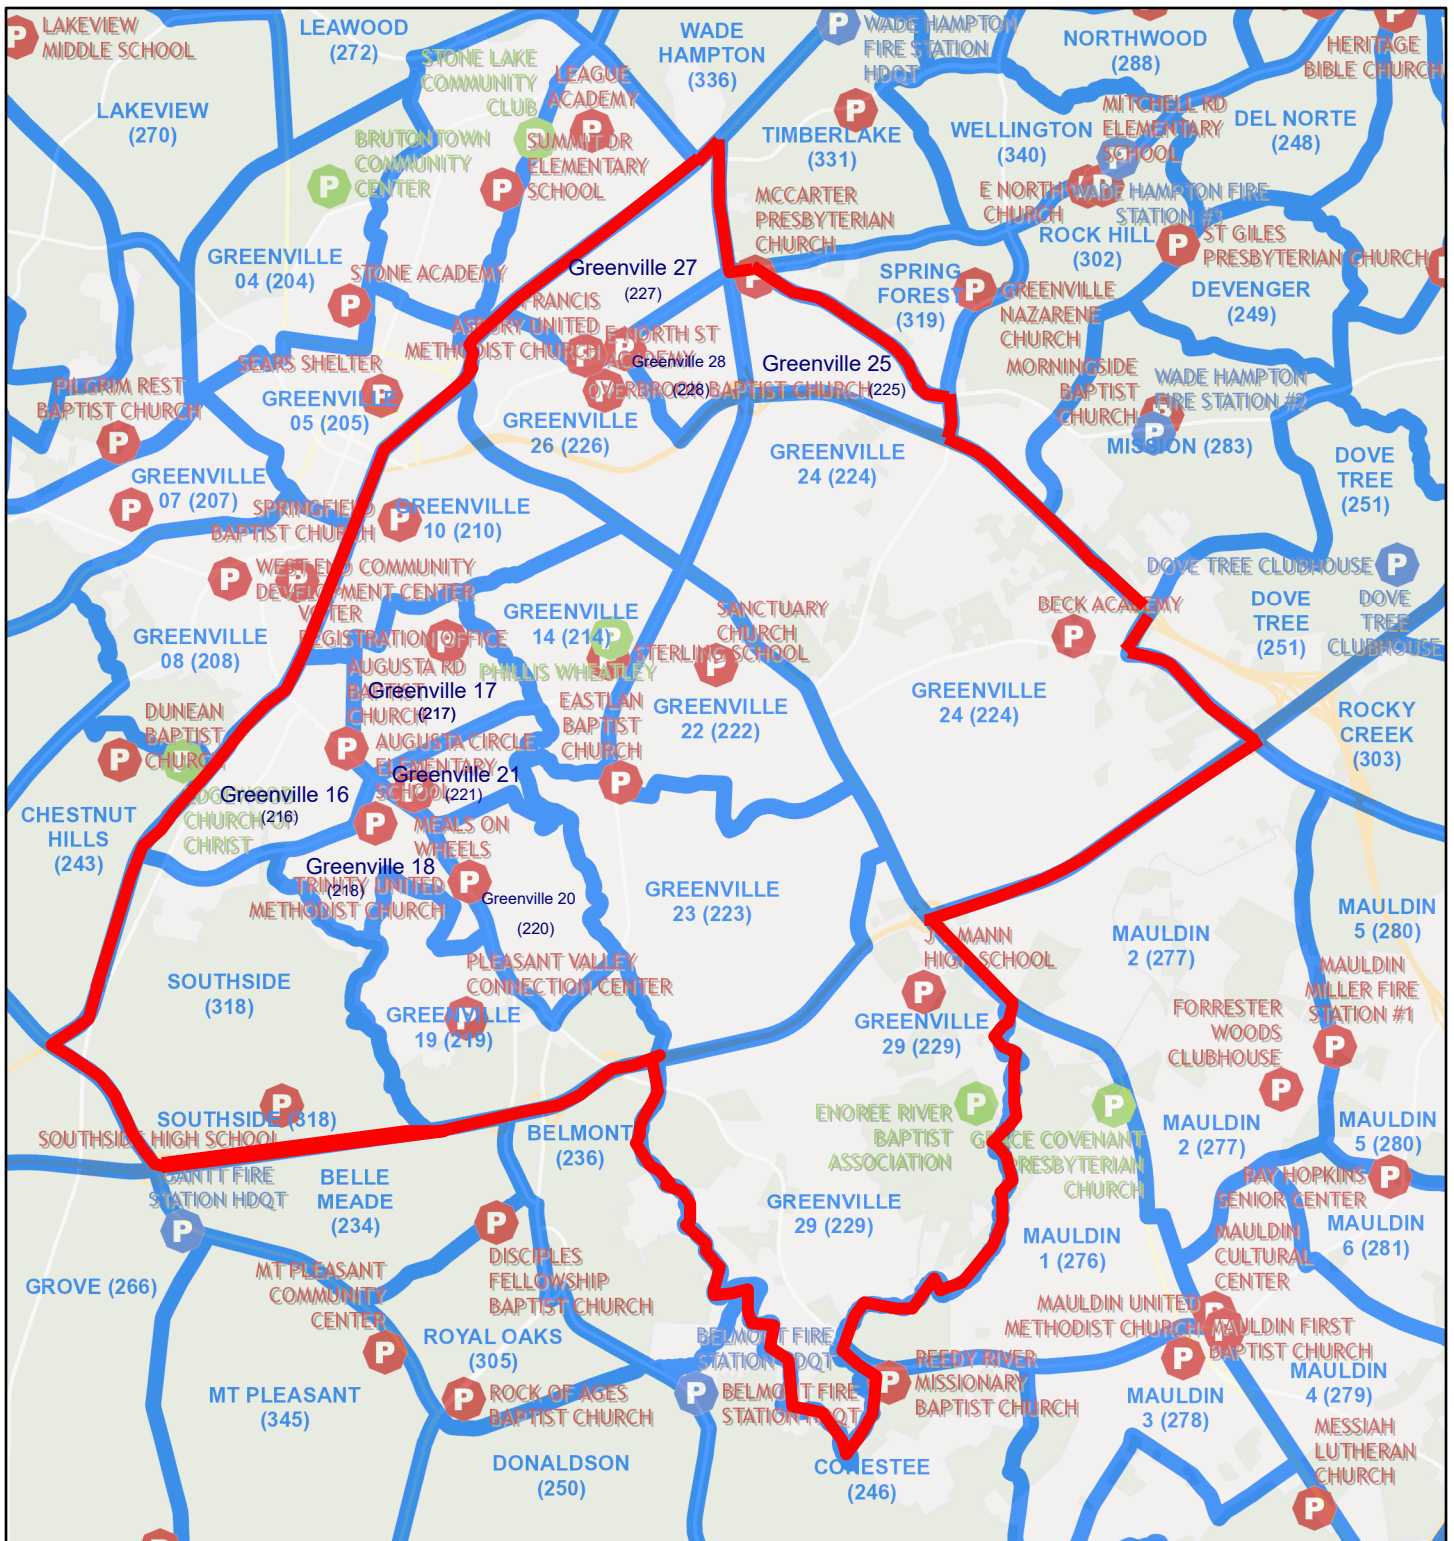

Zone 10

August 27, 2023

1:72,000

Greenville County GIS Division, Greenville, South Carolina, Greenville County GIS Division, Greenville, South Carolina 29601, Greenville County, South Carolina GIS Division