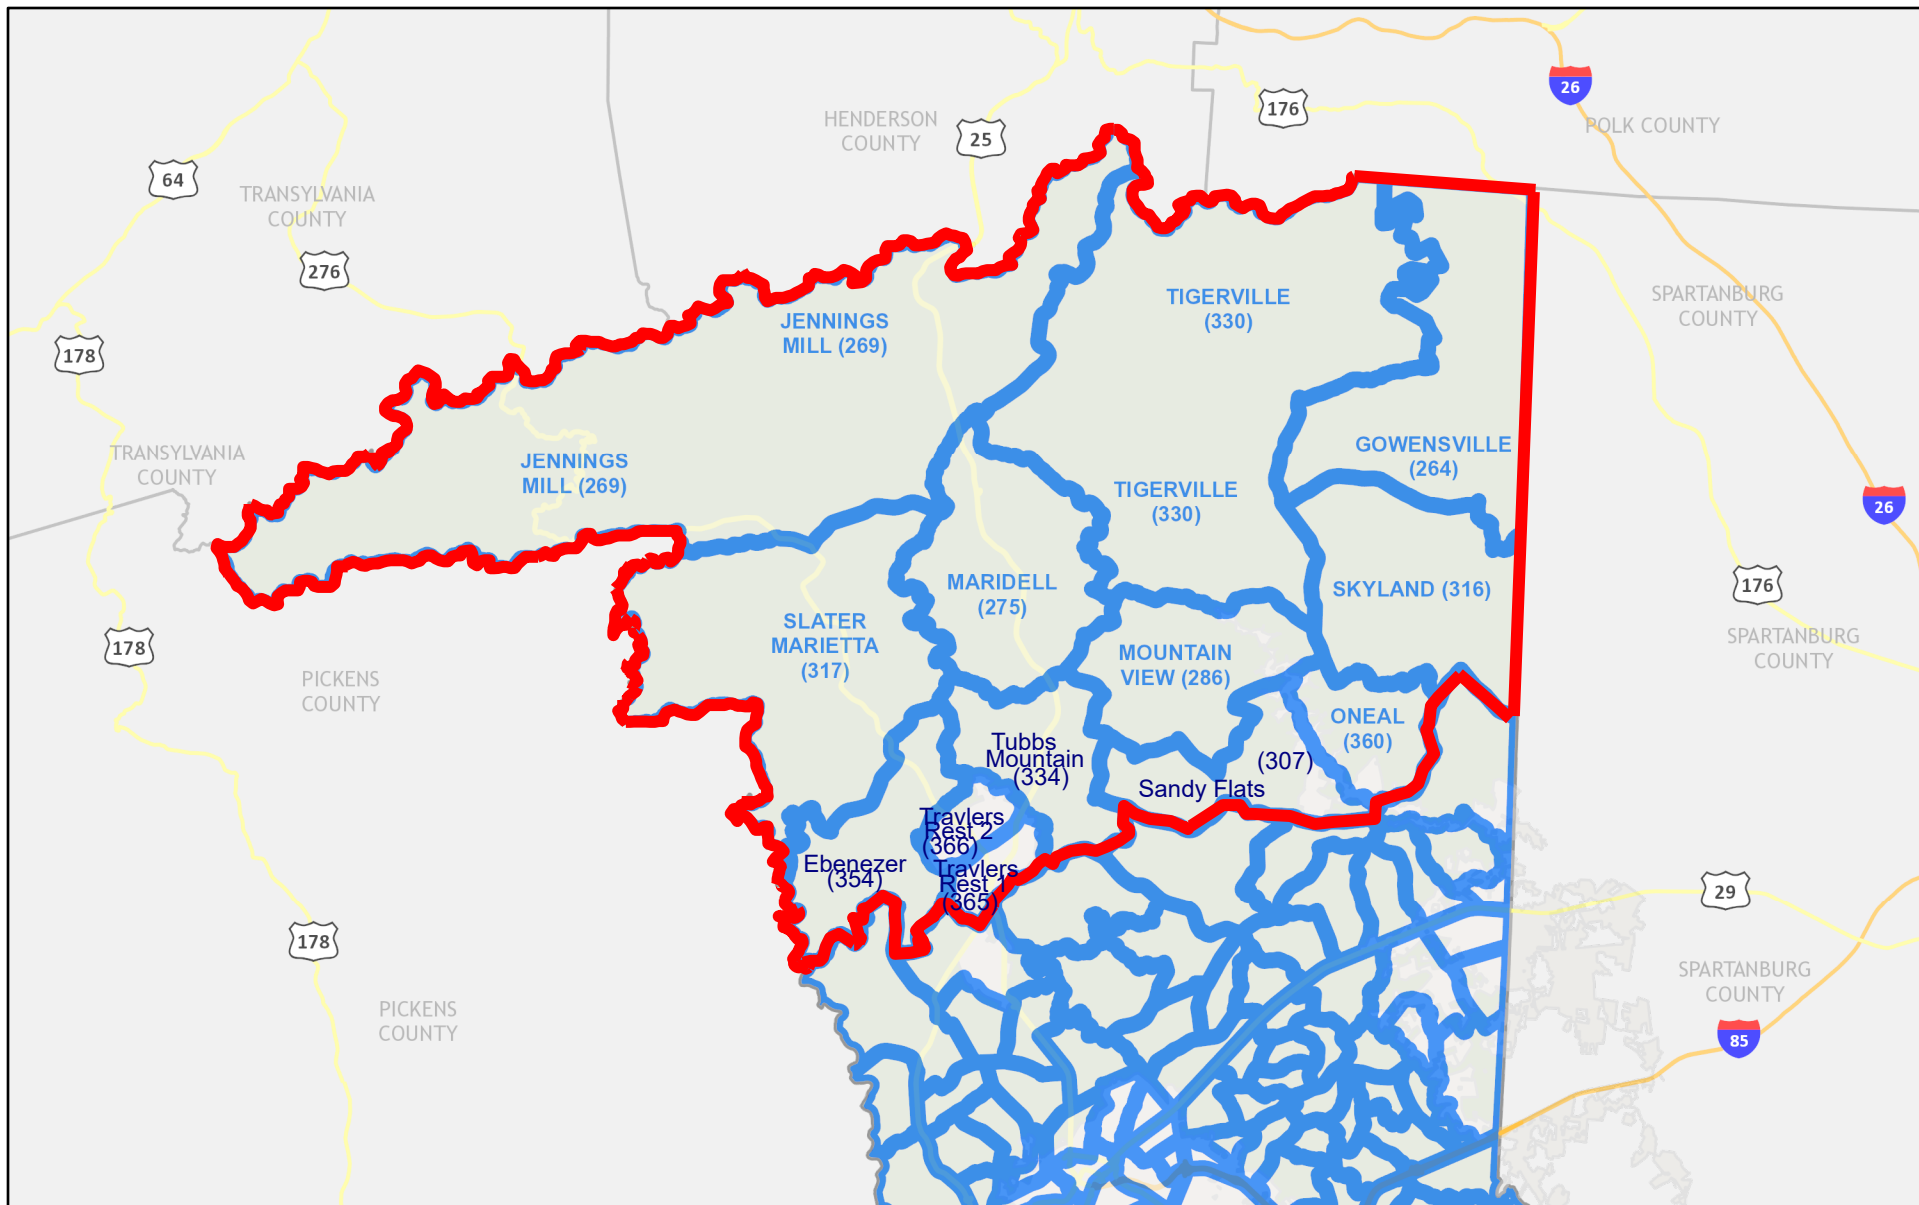

Zone 1

August 29, 2023

Greenville County GIS Division, Greenville, South Carolina, Greenville County GIS Division, Greenville, South Carolina 29601, Greenville County,

Disclaimer: This Map is not a LAND SURVEY and is for reference purposes only. Data contained in this map are prepared for the inventory of Real Property found within this jurisdiction, and are compiled from recorded deeds, plats, and other public records.