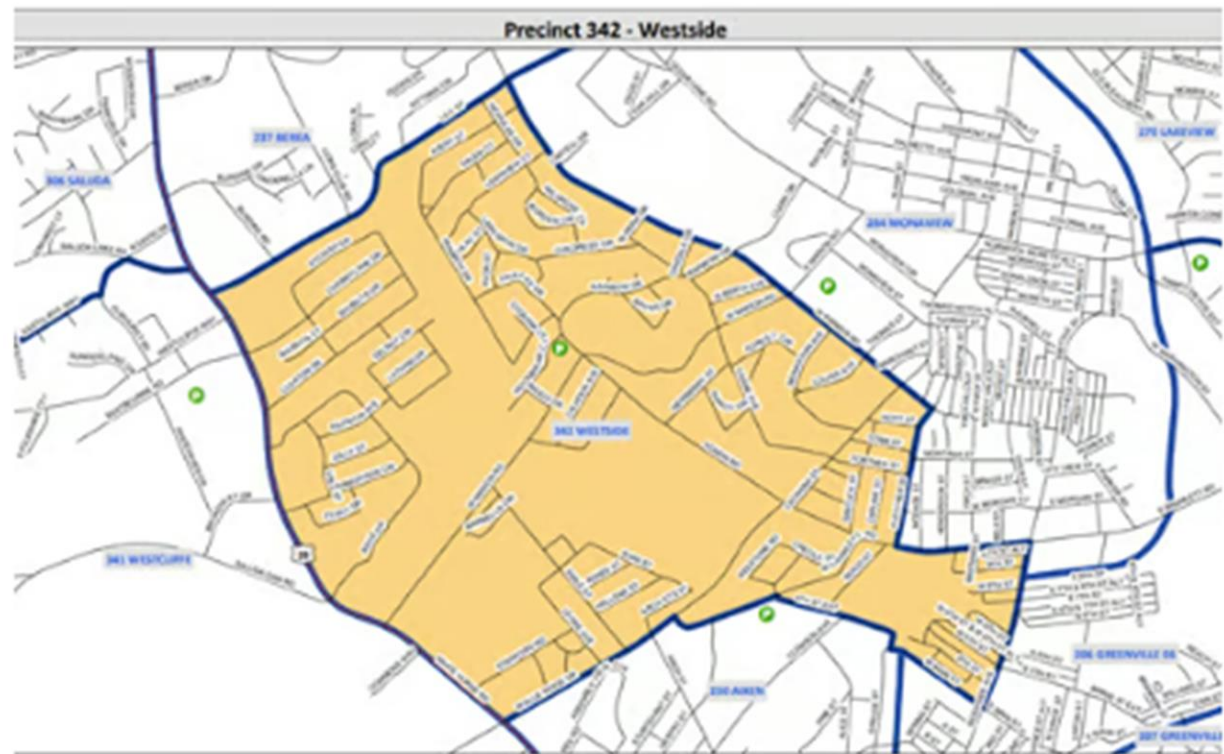

A very important tool for “how to get involved and stayed informed is found here: <https://crimewatchgreenville.com/>

Our **JOURNEY** **TO SAFETY**

Maps of Precincts of Zone 11

To make copies: Download the files from the buttons

Zone 11

Saluda 306

Enoree 256

Berea 237

Poinsett 297

Monaview 254

Lakeview 270

Leawood 272

Furman 262

Westcliff 341

Westside 342