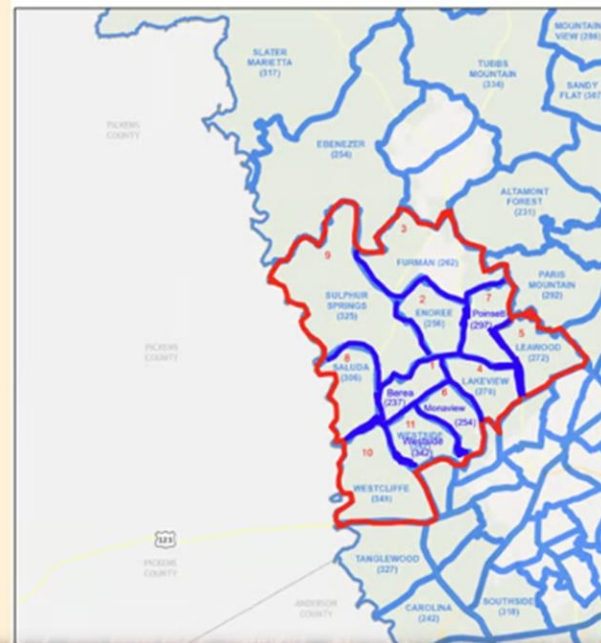

A very important tool for “how to get involved and stayed informed is found here: <https://crimewatchgreenville.com/>

Our **JOURNEY** ***TO SAFETY***

Crimewatchgreenville.com
Keeping our neighborhoods safe with community involvement

[Home](#)

[Contact](#)

[Maps of Precincts](#)

[Links](#)

[Events](#)

[Introduction](#)

[News & Articles](#)

[Resources](#)

Greenville County has 151 precincts. Our initial emphasis is zone 11 and its eleven precincts. Other Precincts can become a part and soon all Greenville can be organized and Greenville County will be a much safer place to live

Zone 11