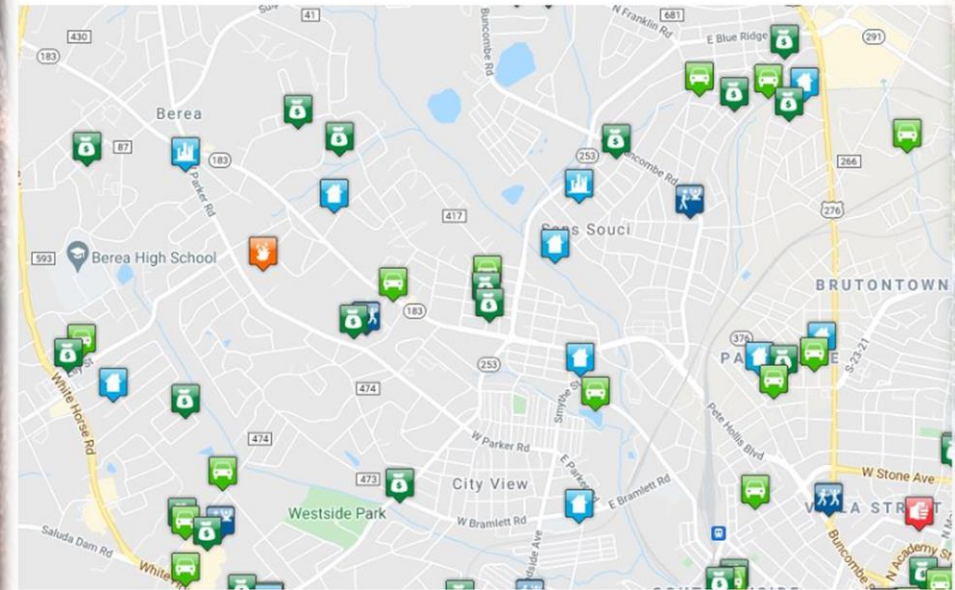

## Find out about Crime in your Neighborhood

This website shows a map from where you live and shows the reported crimes that are committed in the vicinity. Please keep in mind that not all crimes are reported. (HERE)

### CRIME MAP

Home | Community Resources | Crime Map

A very important tool for “how to get involved and stayed informed is found here: <https://crimewatchgreenville.com/>