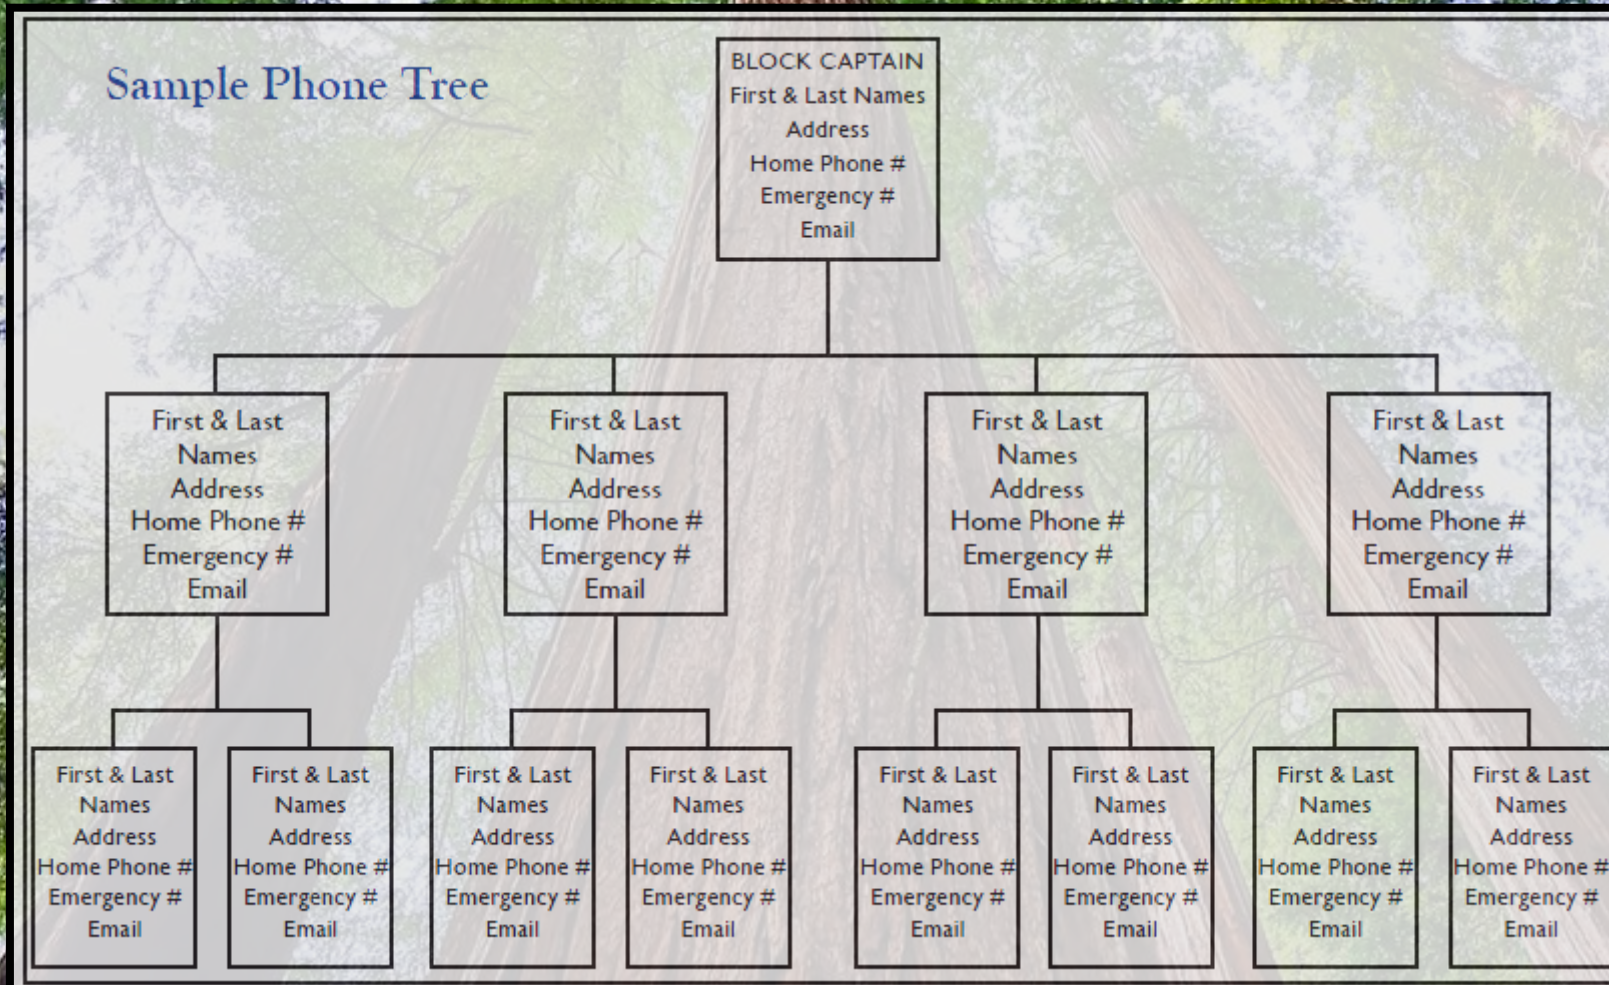

# *Our* **JOURNEY** ***TO SAFETY***

## ***Sample Neighborhood Watch Chain of Command***

Greenville  
County Sherriff's  
Office Liaison

CrimeWatchGreenville  
Start Up Coordinator

Area  
Coordinators

Block Captains

NW Members

A very important tool for “how to get involved and stayed informed is found here: <https://crimewatchgreenville.com/>

# *Our* **JOURNEY** **TO SAFETY**

## *Sample Neighborhood Watch Chain of Command*

A very important tool for “how to get involved and stayed informed is found here: <https://crimewatchgreenville.com/>