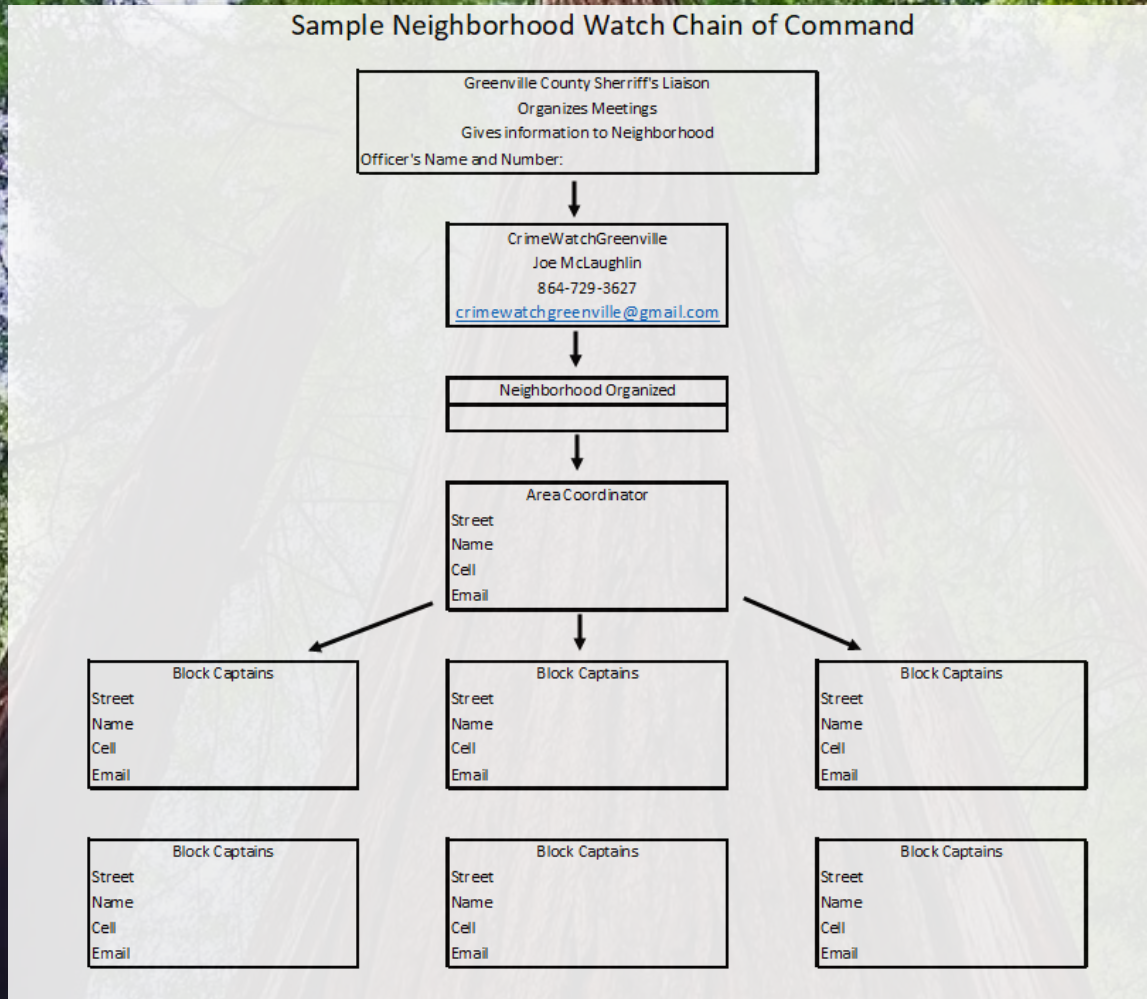

A very important tool for “how to get involved and stayed informed is found here: <https://crimewatchgreenville.com/>

Our **JOURNEY** **TO SAFETY**

Sample Neighborhood Watch Chain of Command