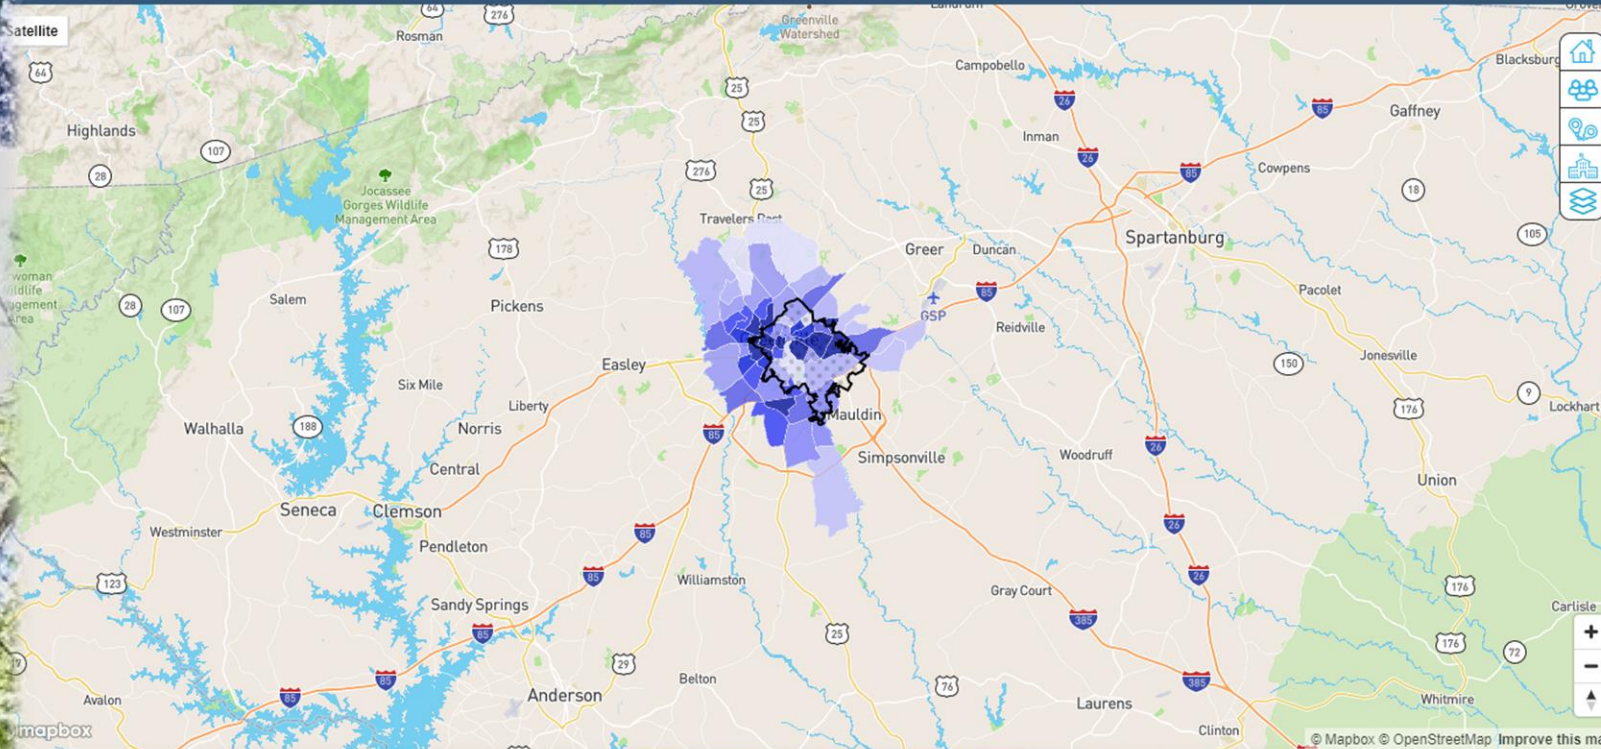

A very important tool for “how to get involved and stayed informed is found here: <https://crimewatchgreenville.com/>

Our **JOURNEY** ***TO SAFETY***

SecurityGauge

Reports

Match

Create

Subscribe or Log In

OVERVIEW

REAL ESTATE

ECONOMICS & DEMOGRAPHICS

CRIME

SCHOOLS

Safest Greenville Area Neighborhoods

1. Carilion / Furman University
2. Dellwood / Bob Jones University
3. State Park Rd / S Buckhorn Rd
4. Augusta Road
5. Alta Vista
6. Montague
7. Fork Shoals Rd / W Georgia Rd
8. Wade Hampton South
9. Claremont
10. North Main West