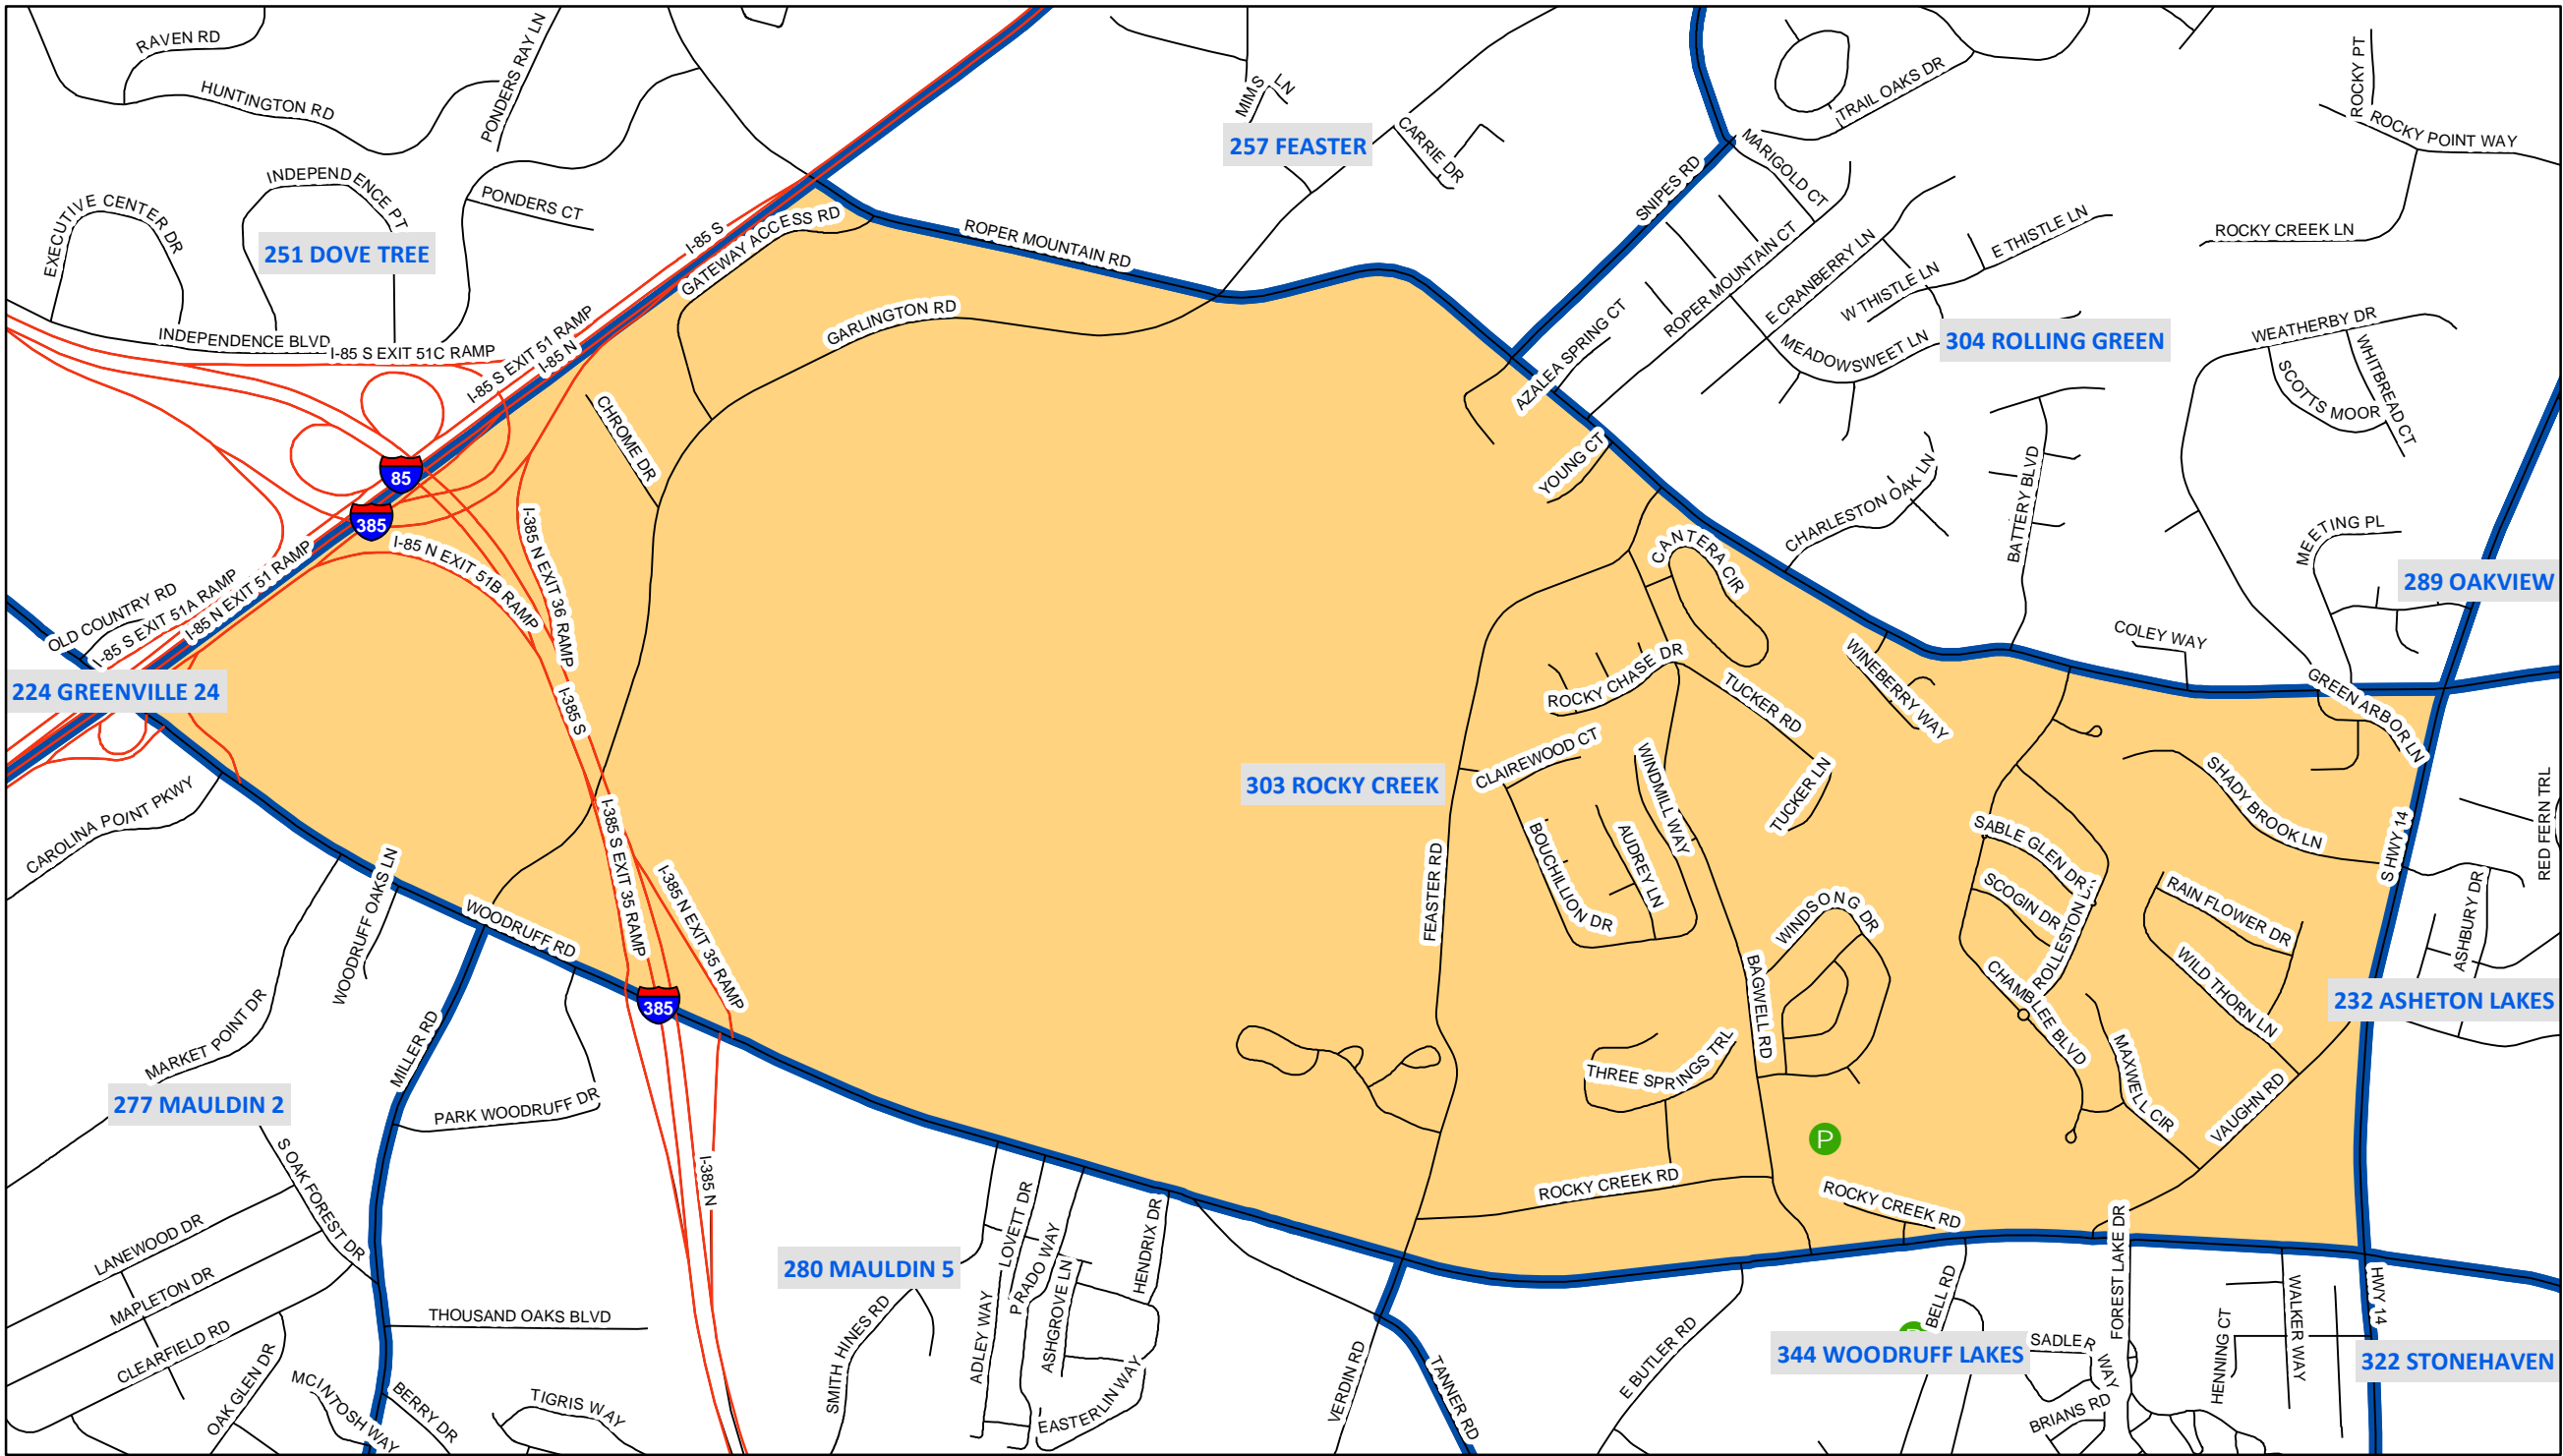

Precinct 303 - Rocky Creek

251 DOVE TREE

257 FEASTER

224 GREENVILLE 24

304 ROLLING GREEN

289 OAKVIEW

303 ROCKY CREEK

232 ASHETON LAKES

277 MAULDIN 2

280 MAULDIN 5

344 WOODRUFF LAKES

322 STONEHAVEN