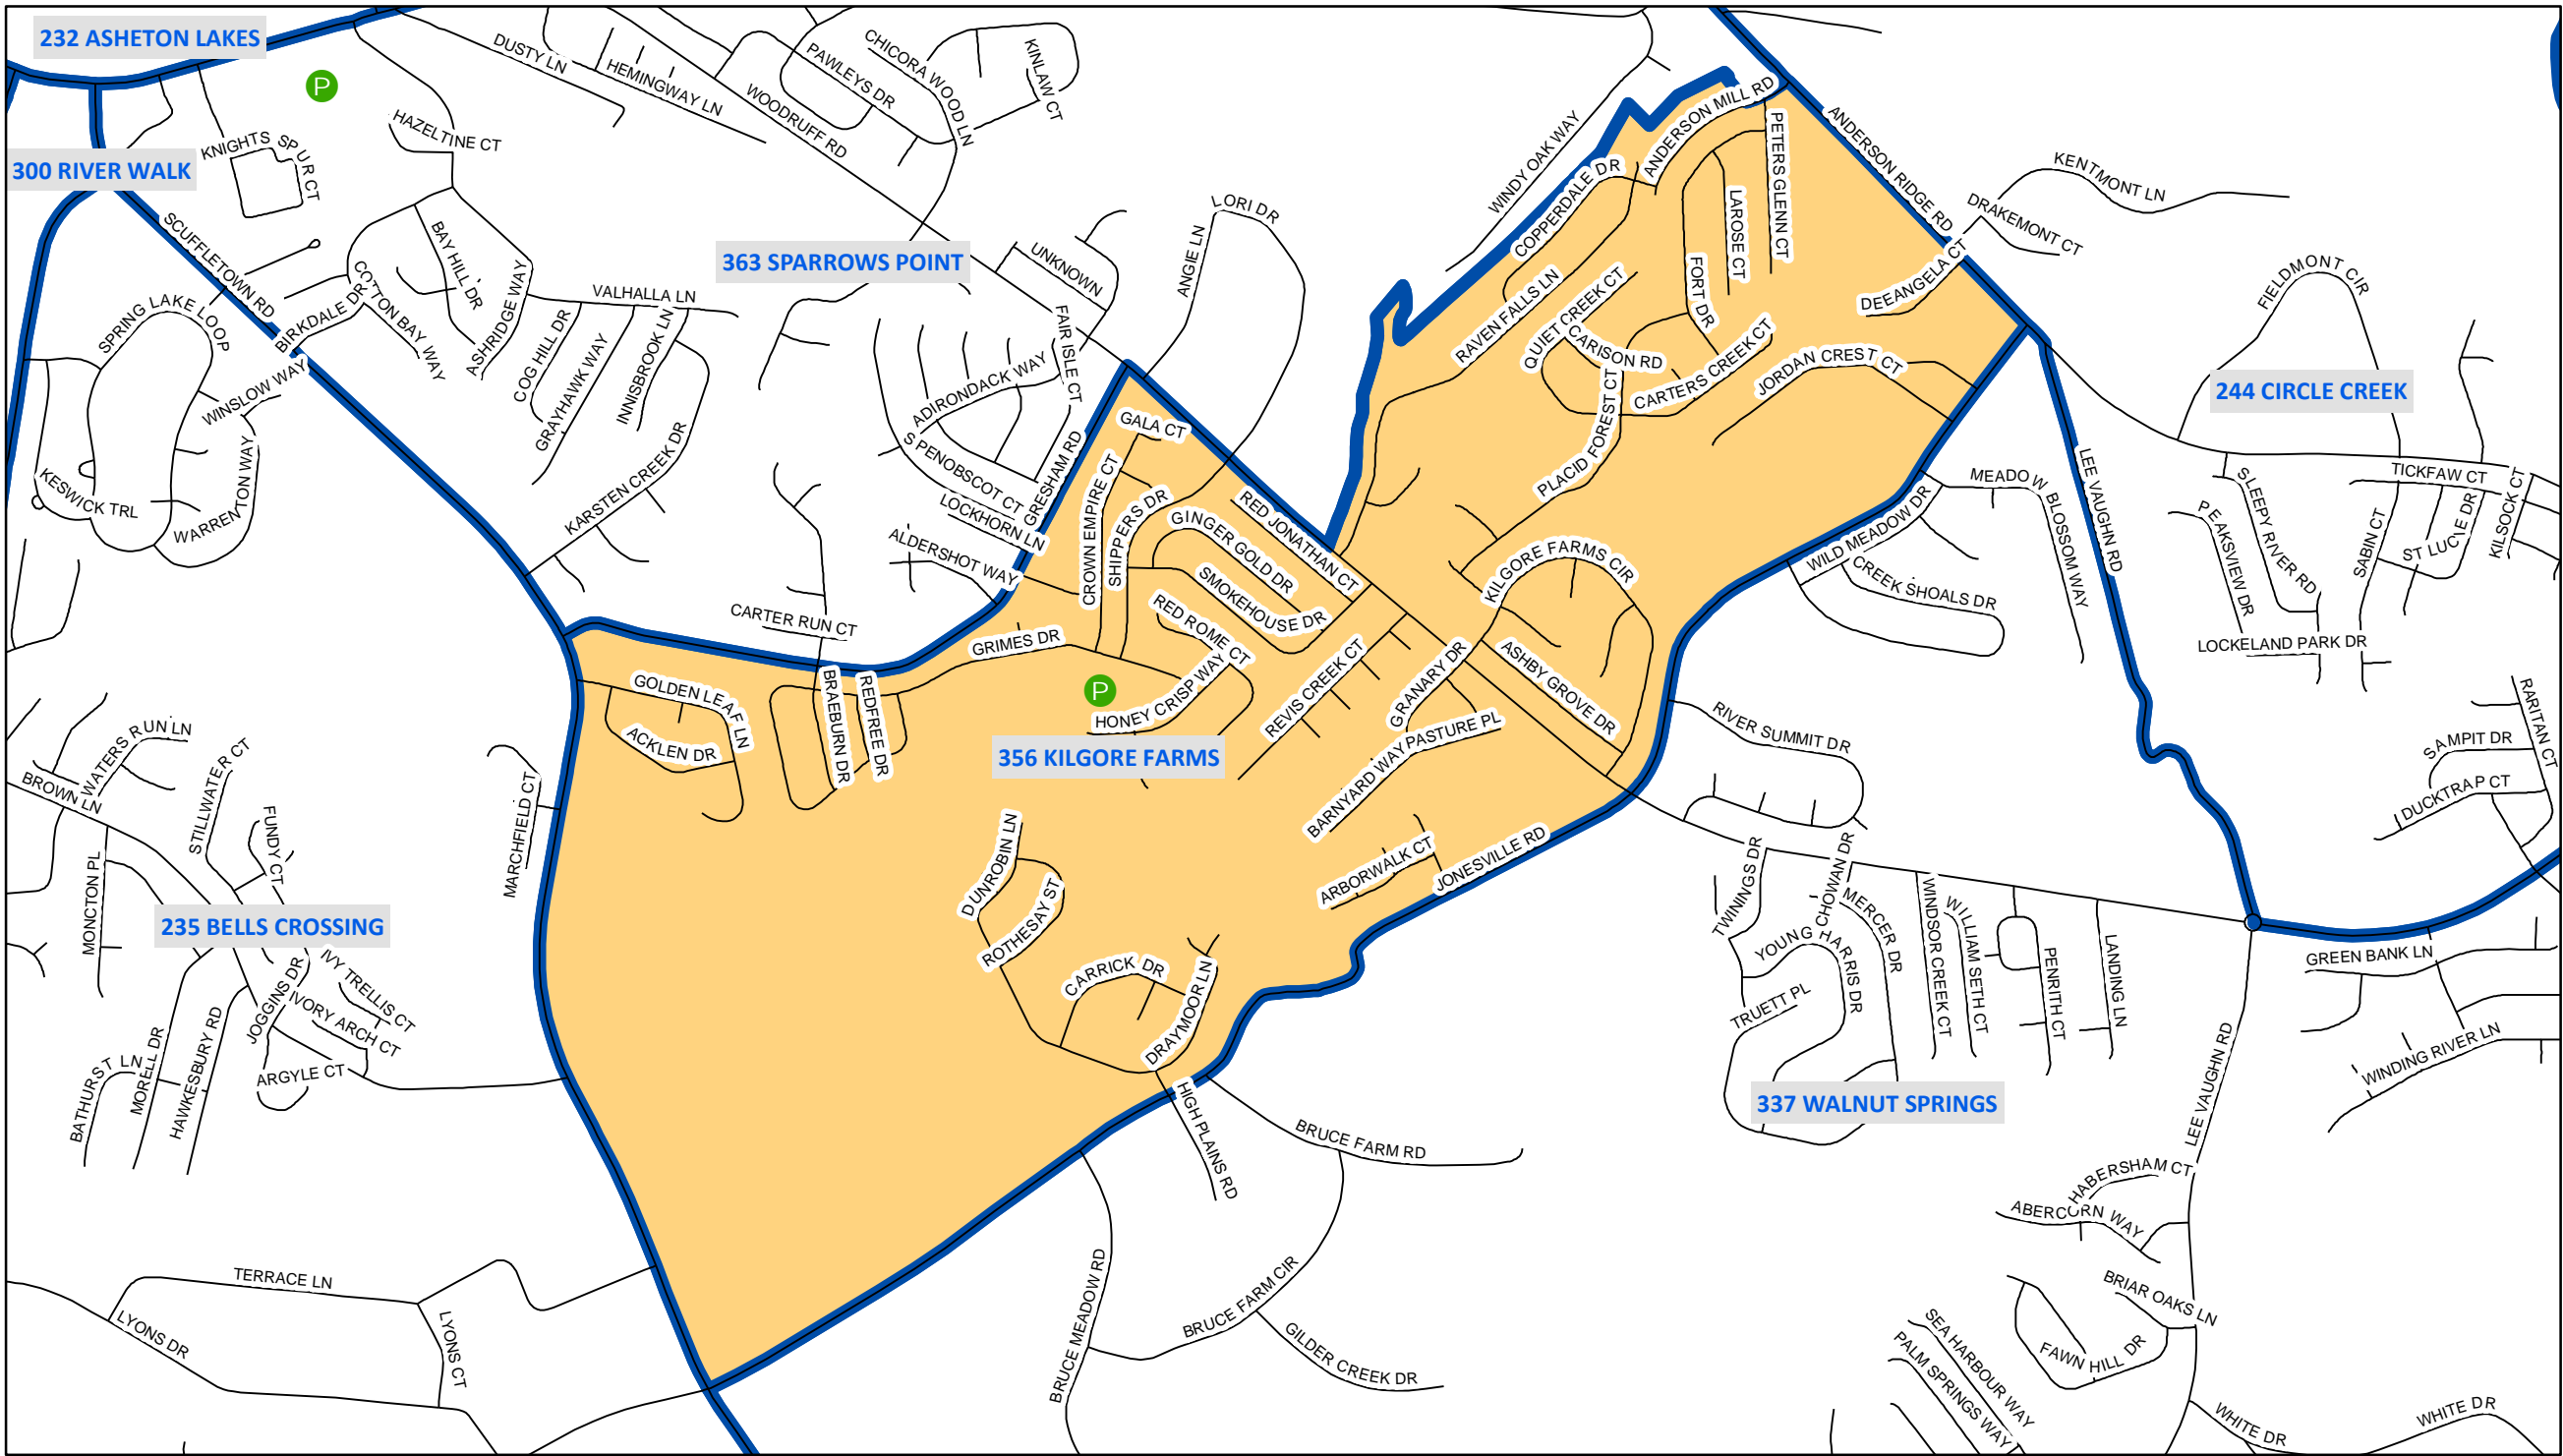

# Precinct 356 - Kilgore Farms

232 ASHETON LAKES

300 RIVER WALK

363 SPARROWS POINT

356 KILGORE FARMS

235 BELLS CROSSING

377 WALNUT SPRINGS

244 CIRCLE CREEK