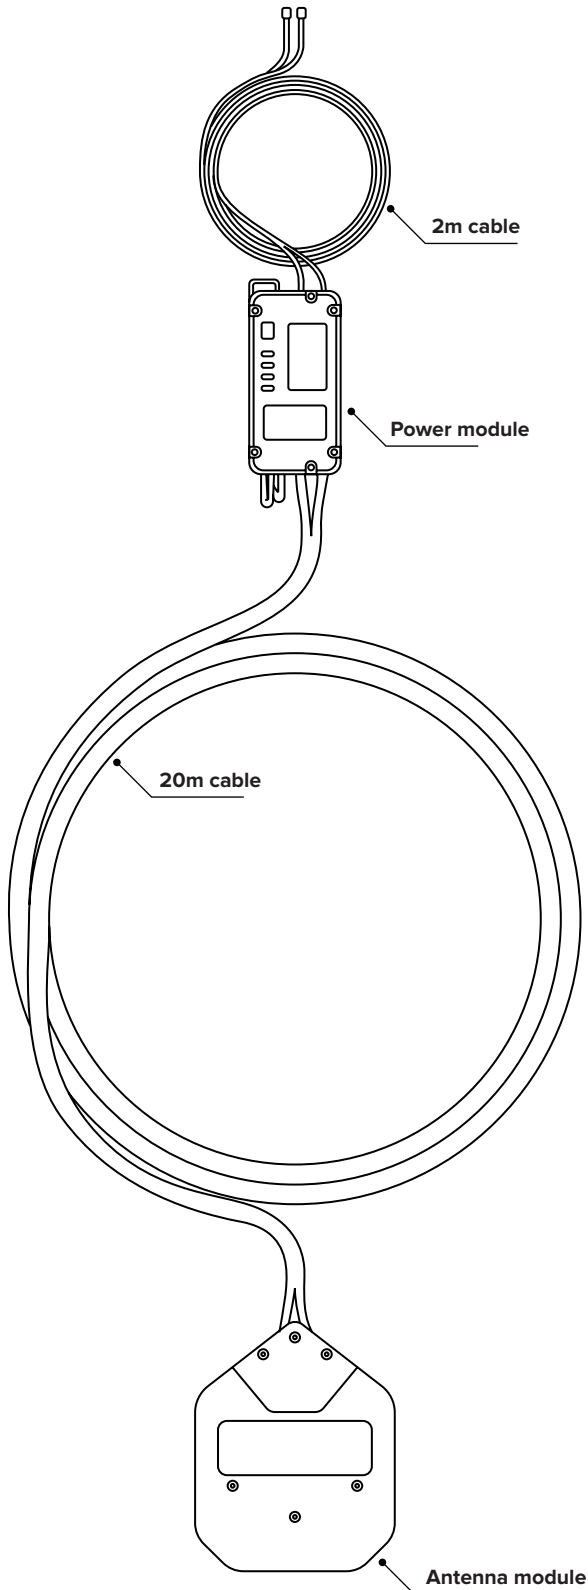

WHAT IS IN THE BOX

GENERAL

Batteries compatibility	Compatible with Elios batteries
Operating temperatures	0 °C to 50 °C (32 °F to 122 °F), similar to Elios

CABLES

Connection	Length	Description
Remote to power module	2 meters	Connects the remote controller to the power module for stable signal transmission.
Power module to antenna	20 meters	Links the power module to the antenna module, extending range and ensuring strong connectivity throughout operations.

ANTENNA MODULE

Integrated antennas	Built-in antennas ensure seamless signal transmission and reliable performance.
Reflective stickers	Improves visibility in low-light environments for quick identification.
Easy extraction	Engineered for effortless removal and repositioning during operations.

POWER MODULE

Battery level indicator	Provides real-time battery monitoring and low-battery warnings.
Secure attachment system	Features a buckle for easy and stable mounting in various environments.
Convenient battery slot	Includes a strap-secured slot for quick and reliable battery placement.