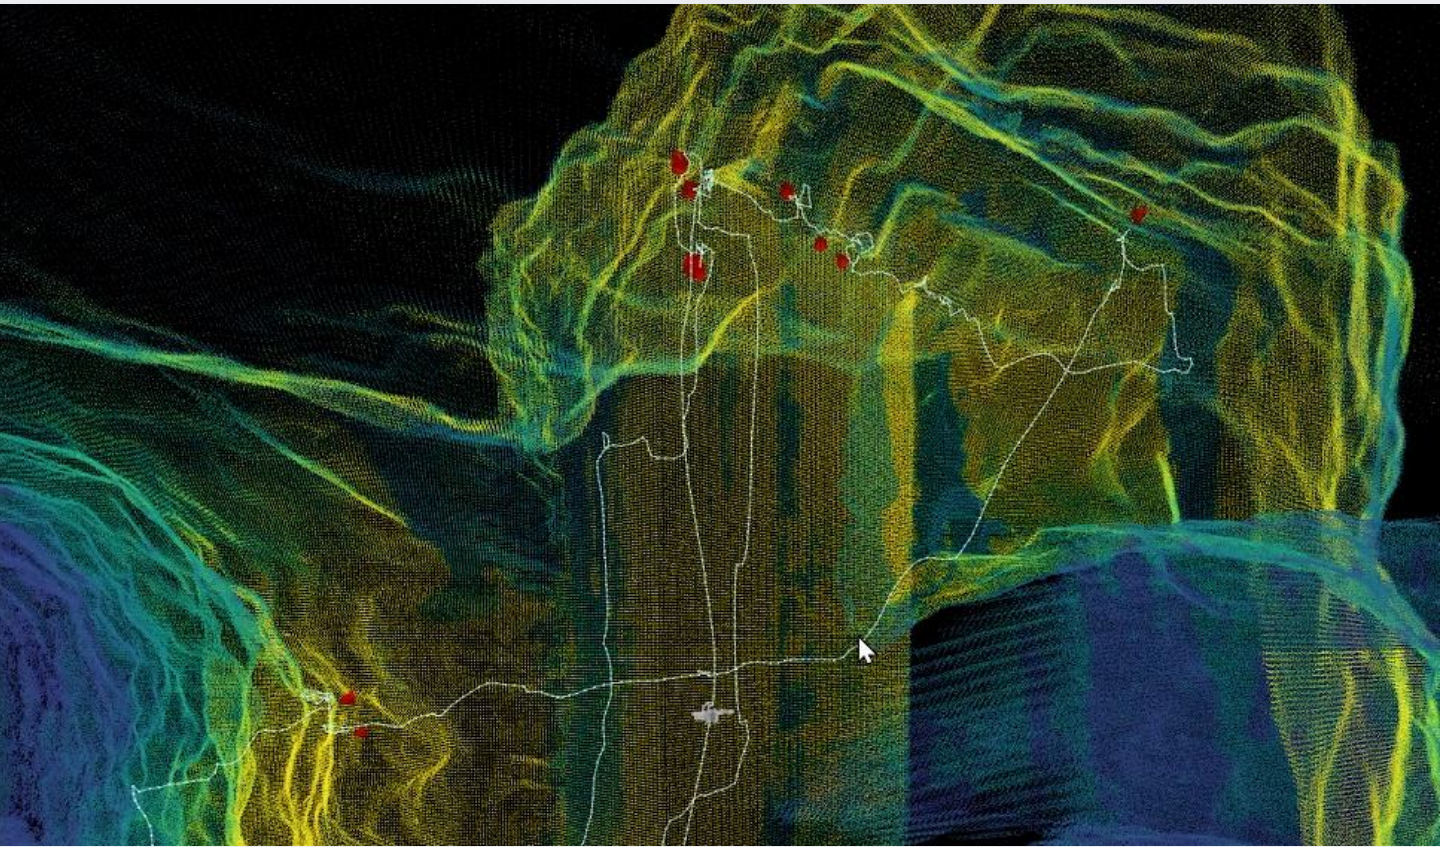

Scout Portal

Enterprise Add-On

The Enterprise add-on consists of:

- API access with data consumption
- 5 extra user groups
- 200 hours extra data storage
- 10 hours integration support

for 1 year:	12 300 EUR 13 200 USD
for 3 years: (incl. 25% discount on the Portal)	27 700 EUR 29 700 USD