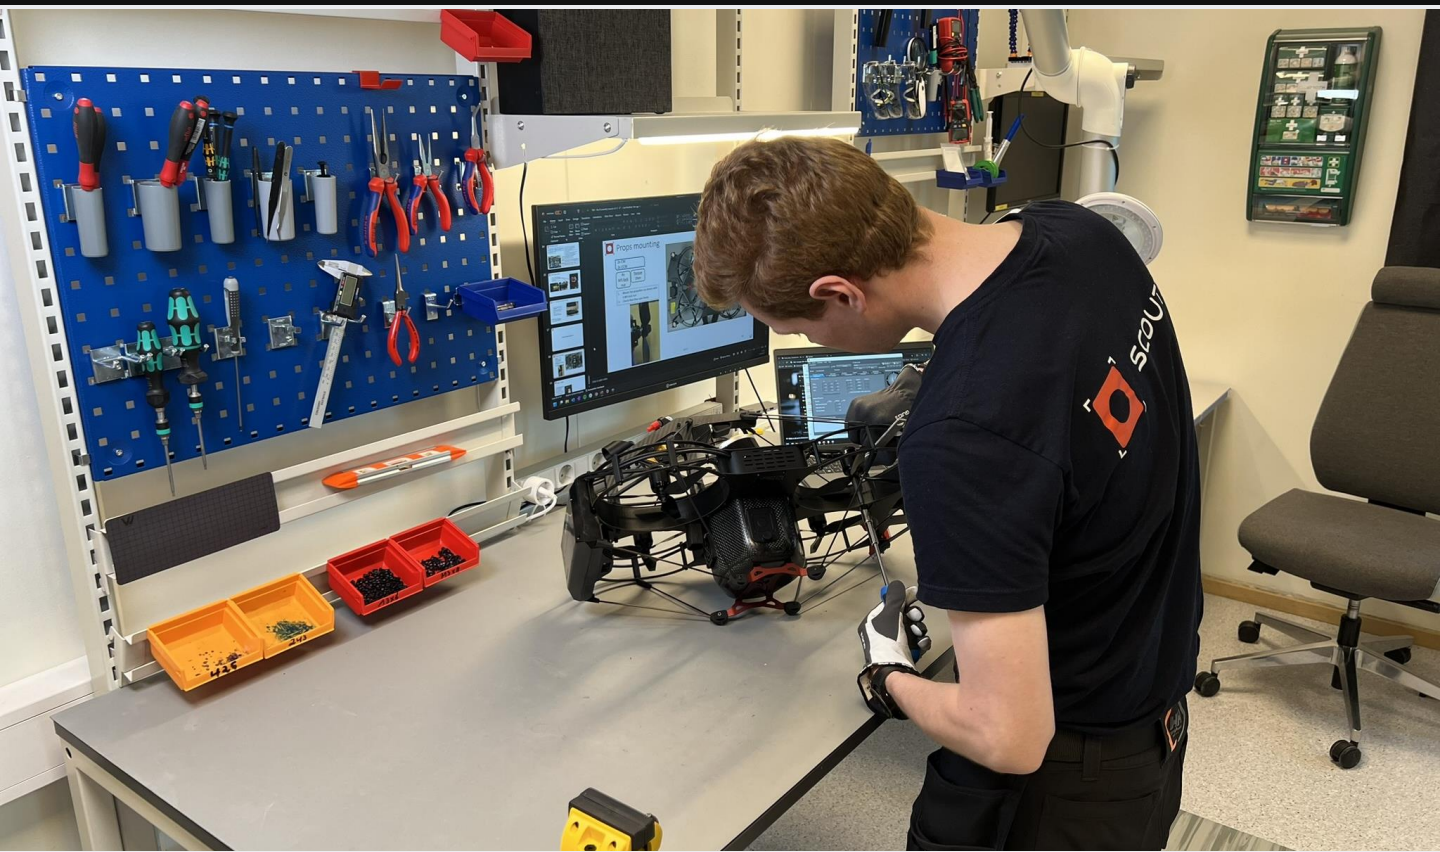

Scout 137

50-Hour Maintenance

The Scout 137 50-Hour Maintenance ensures your equipment operates at peak performance, and includes:

- A full system check
- Changing of all maintenance relevant parts
- Software updates
- Test flight and quality control

Logistics, shipping and servicing will be handled by ScoutDI or your closest partner company.

4 100 EUR
4 400 USD