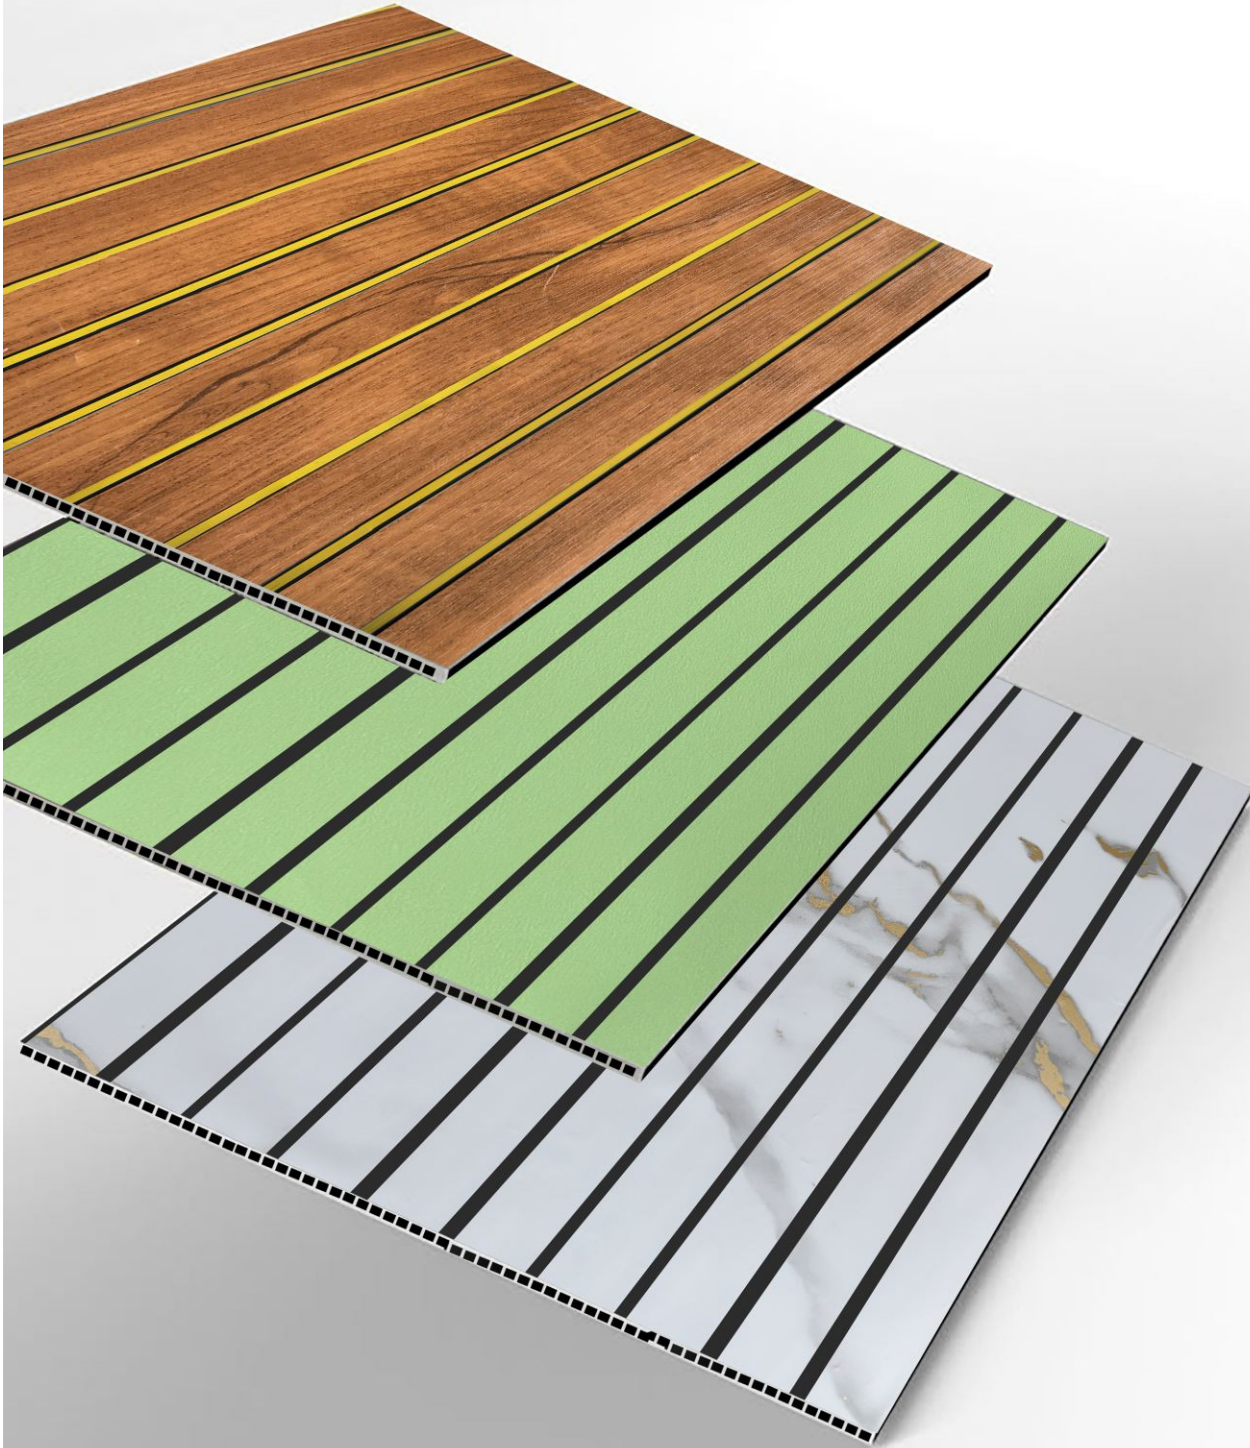

LM BUILDTECH
Experience the Excellence

9 LINE SERIES

FLUTED Louvers

SIZE = 12" X 10 FEET