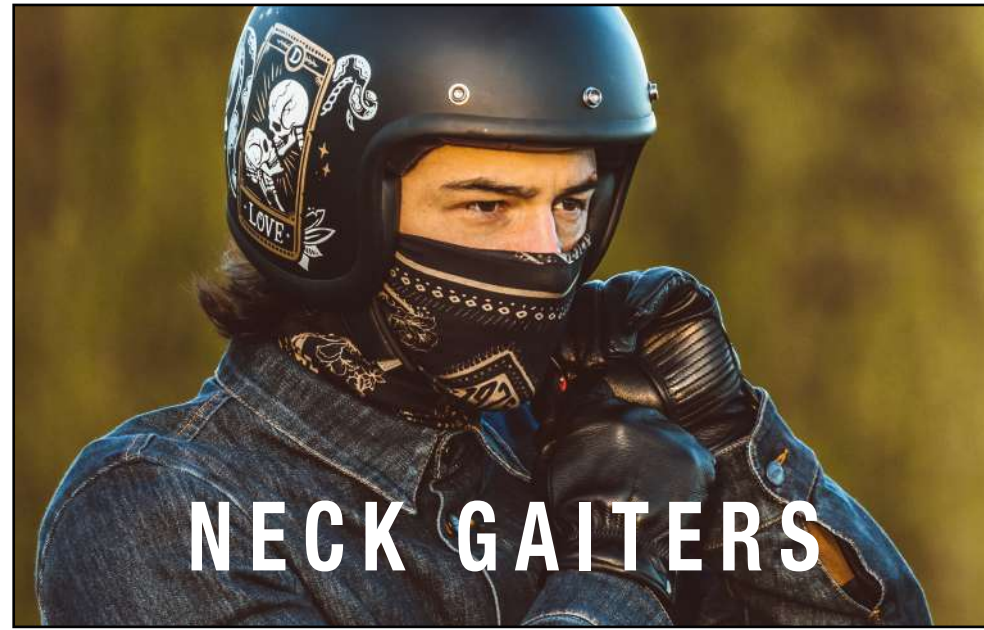

TROUBLE MAKER

- Dimensions: 60 cm x 60 cm.
- 80% Cotton - 20% Silk.
- Hand crafted in Italy.

ENGINE

THE LOVERS

BUCCANEER

NECK GAITERS

MANIAC

RESPECT