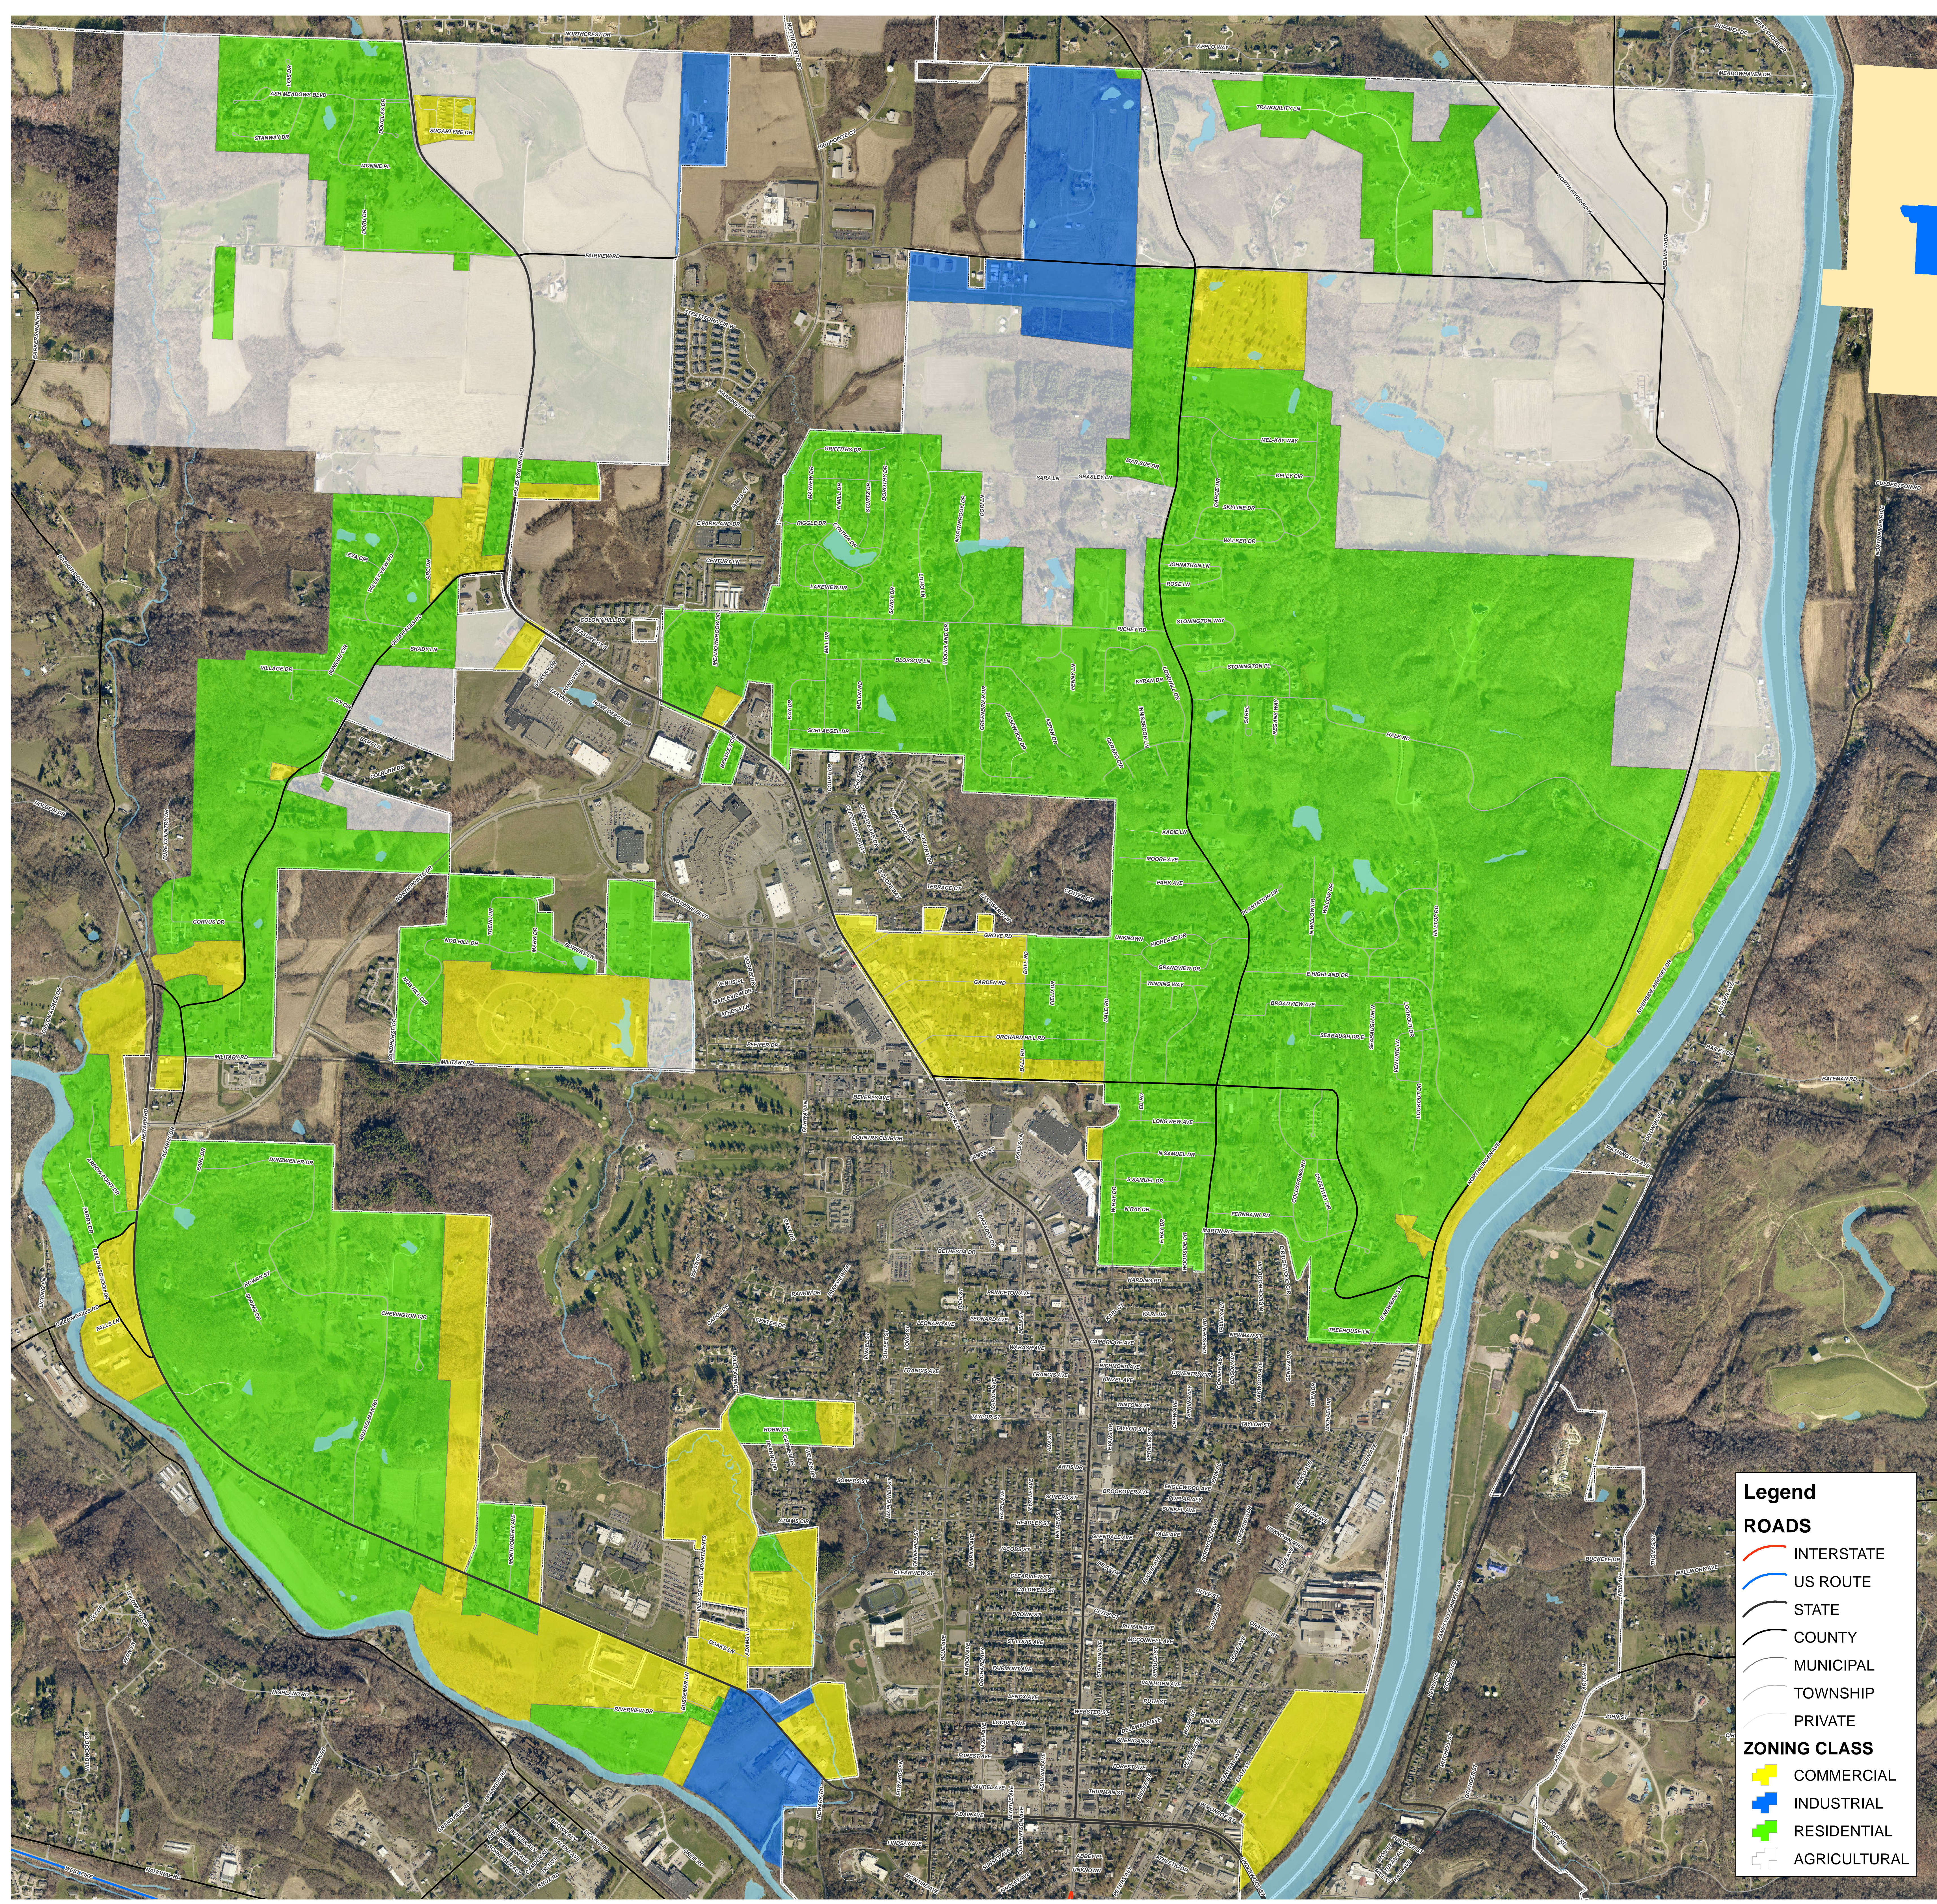

FALLS TOWNSHIP ZONING MAP

Legend

ROADS

- INTERSTATE
- US ROUTE
- STATE
- COUNTY
- MUNICIPAL
- TOWNSHIP
- PRIVATE

ZONING CLASS

- COMMERCIAL
- INDUSTRIAL
- RESIDENTIAL
- AGRICULTURAL

Data and information contained herein is not warranted or guaranteed as to accuracy, completeness or suitability. Muskingum County assumes no liability regarding the use or misuse of this data and information.

0 350 700 1,400 2,100 2,800 3,500 4,200 Feet

0 0.125 0.25 0.5 0.75 1 Miles