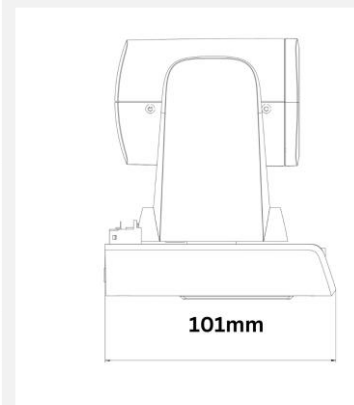

## Dimensions

- Support USB2.0 Type-A interface, standard UVC protocol
- Support H.264/H265, MJPEG compressed video output
- Power consumption <5W

OPAQUA is trademark registered brand

Make in India

Contact us