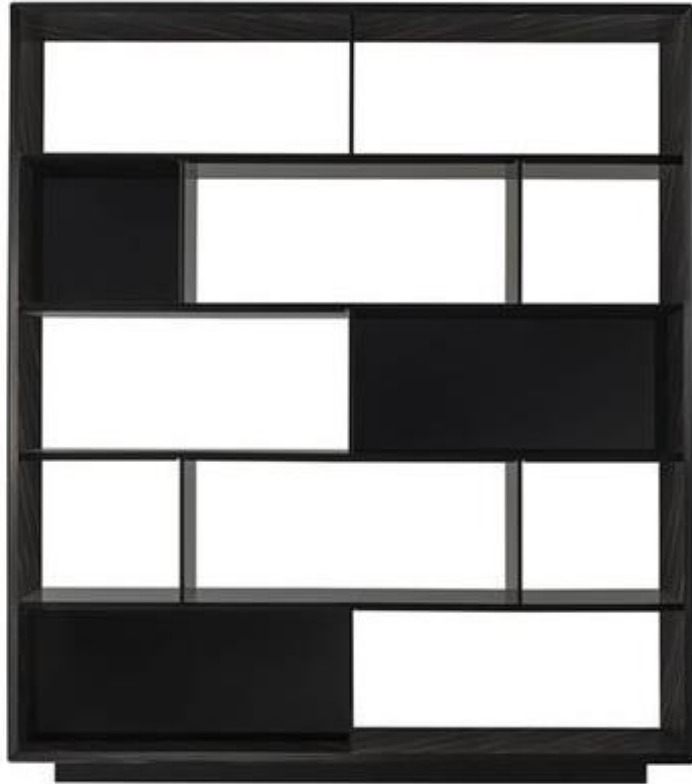

evii011to15le

delphi

technical: l 72" w 20" h 72"
size can be customise.

features: framing in plywood and veneer.
finished in melamine polish.

maintenance: do read our furniture care instruction's guide.

price: inr – 1,45,150 + taxes.