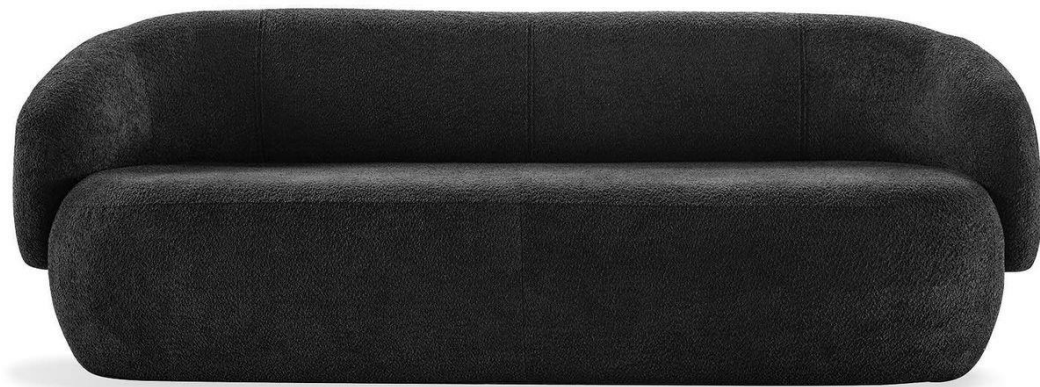

evii10500fa

ceban sofa

technical: l 84" w 36" h 16-29"
40 density foam.

features: not removable fabric or leather covers.
fabric considered of rs 850 pm.
framing in pinewood.

maintenance: do read our furniture care instruction's guide.

price: inr – 73,500 + taxes.