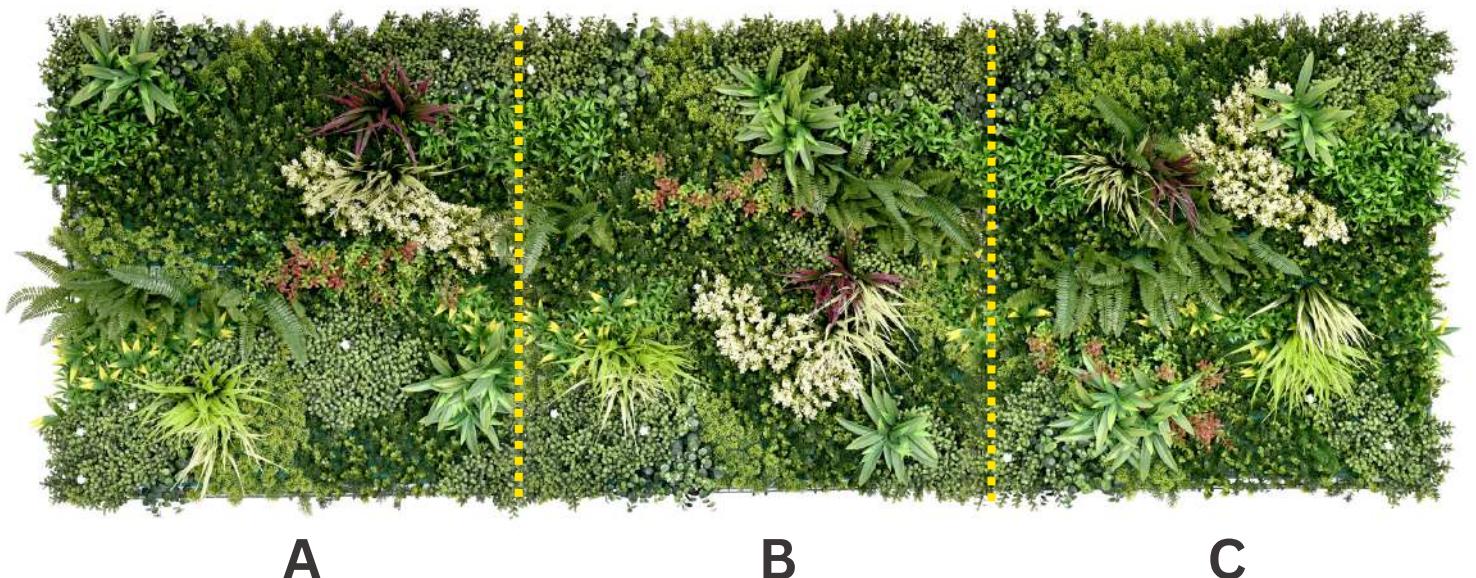

# Winter Rosetta Series

Flexible Triple Panel Combination

Natural Transition of Different Arrangement

Elegant Appearance and Layering

Easy DIY and User Friendly

## Triple Panel Combination with Natural Transition

Greenery of similar style but different form, seamless transition and modifiable combination of triple panel in an unparalleled visual effects from every angle.