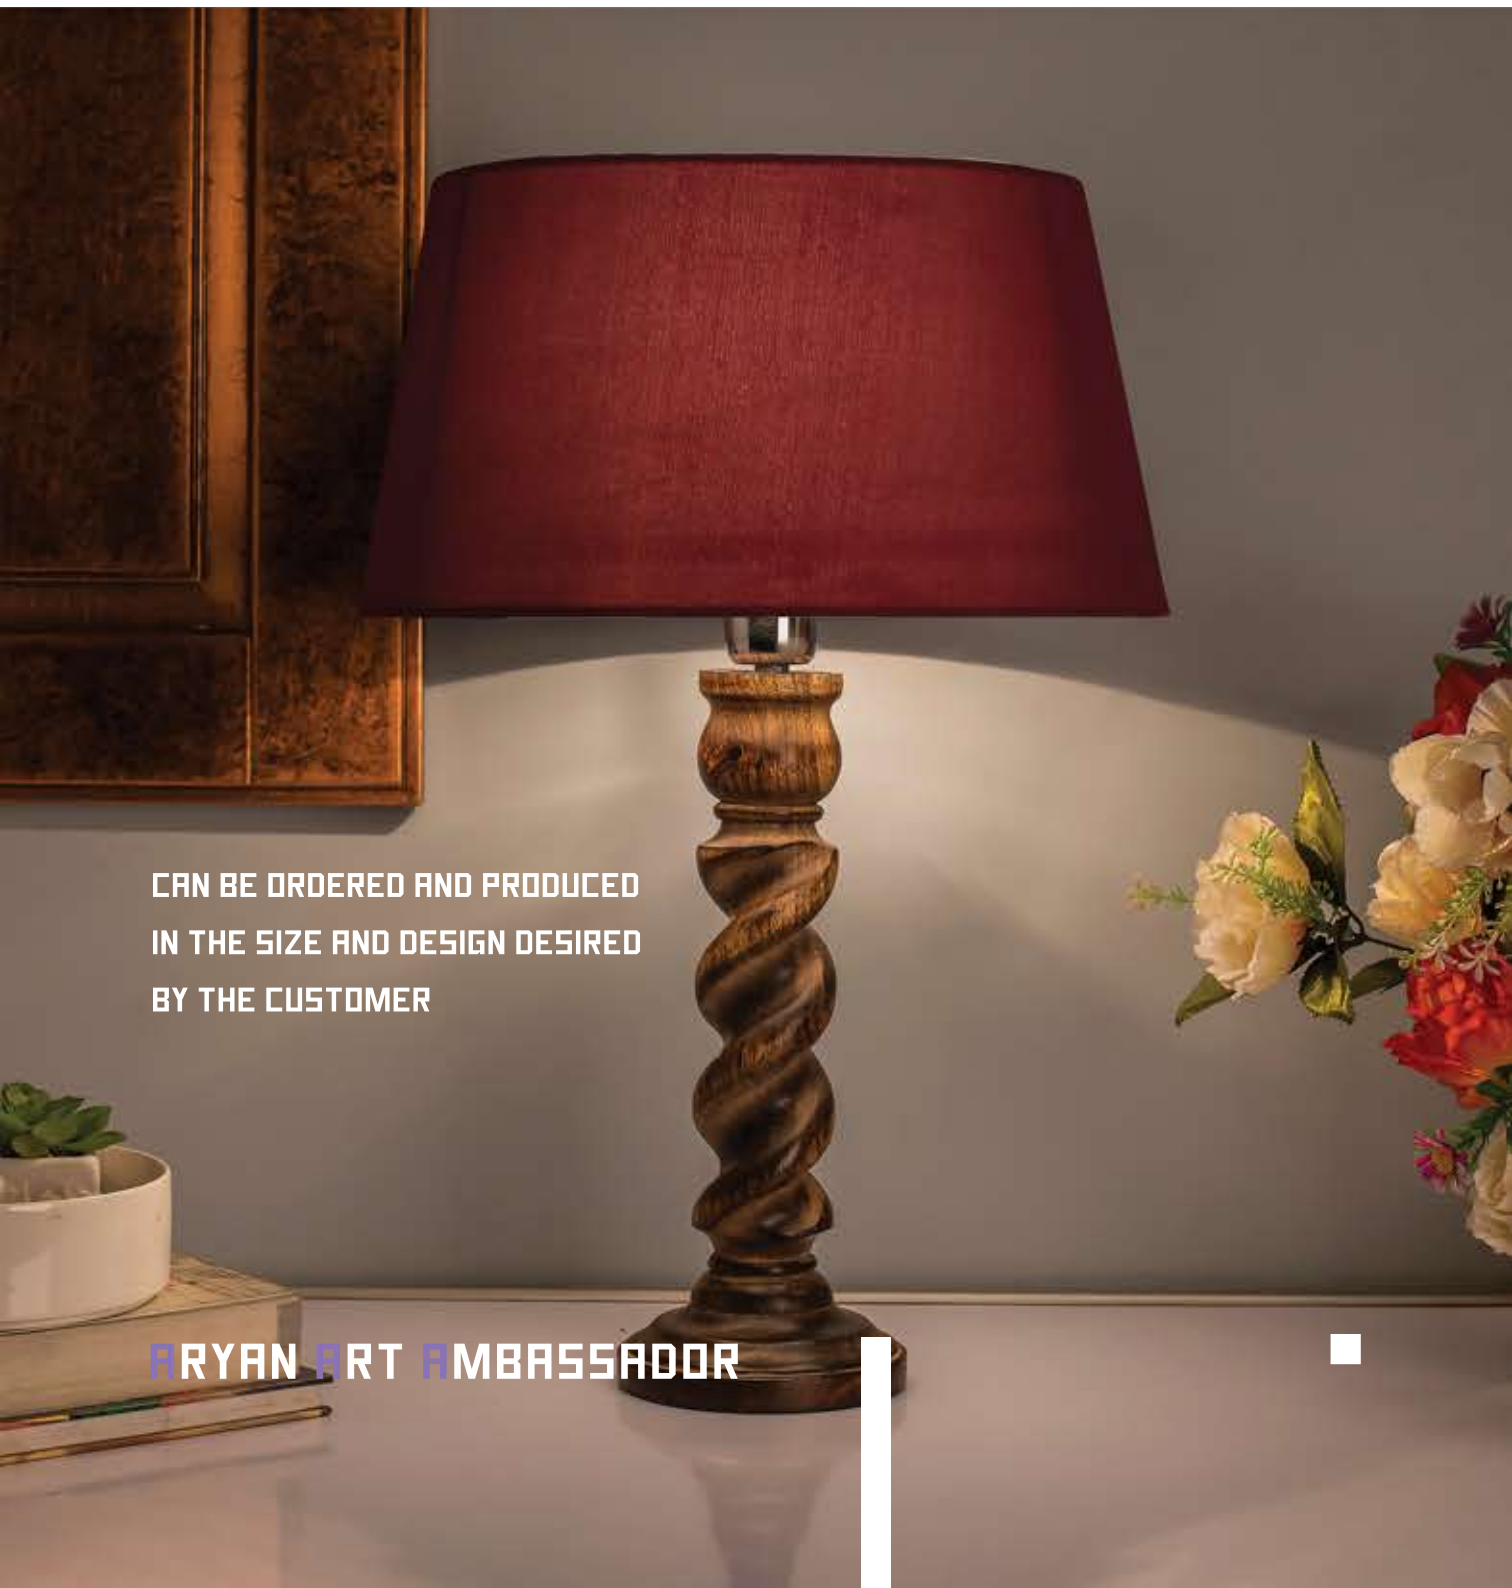

CAN BE ORDERED AND PRODUCED
IN THE SIZE AND DESIGN DESIRED
BY THE CUSTOMER

RYAN ART AMBASSADOR