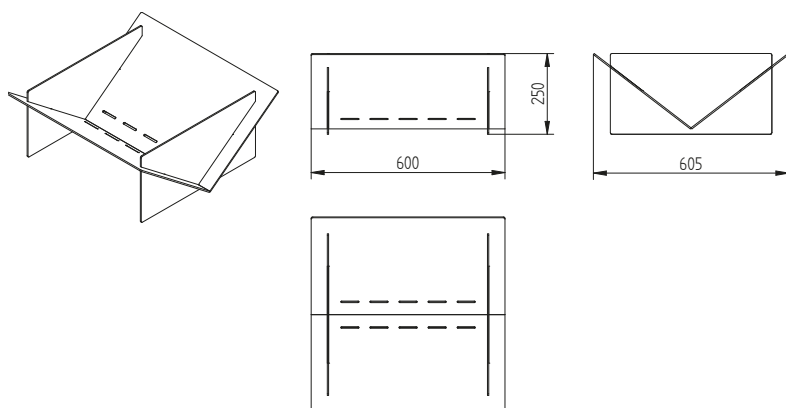

Troja 45 Pierre

Dimensions

Troja 46 Pierre

Zeta Freestanding

Zeta Base

Zeta Wall

Firepit

Firebird