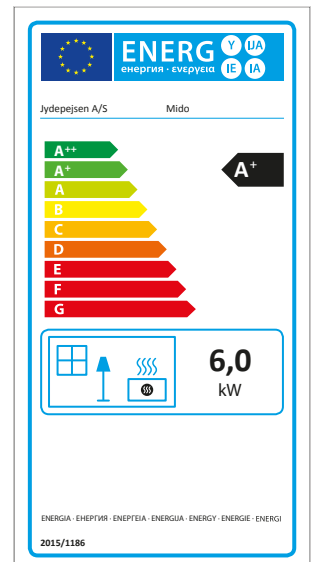

Dimensions

Elegance Junior Wall

H530

Mido Acier