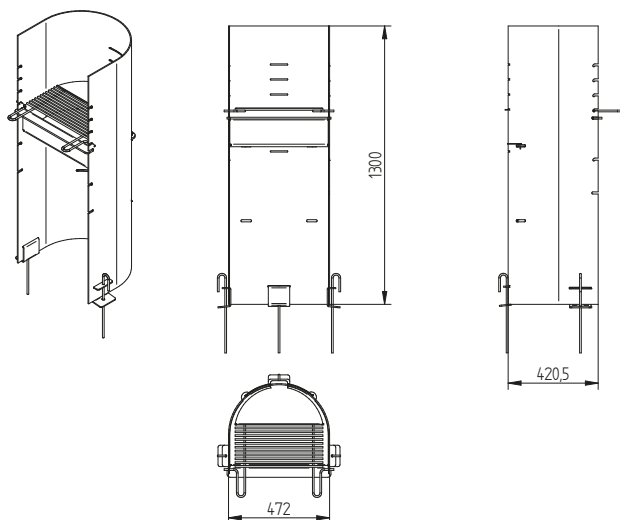

Troja 45 Pierre

Dimensions

Troja 46 Pierre

Zeta Freestanding

Zeta Base

Zeta Wall

Firepit

Firebird