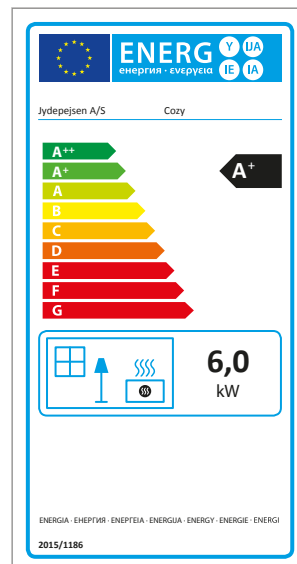

Cozy

Dimensions

Cozy Wall

Cozy Base

Cozy Pierre

Country 575

Country 765

Cubic 109