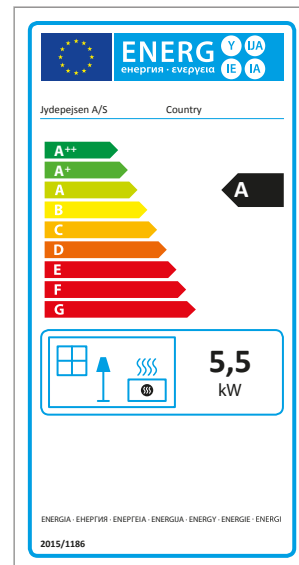

Cozy

Dimensions

Cozy Wall

Cozy Base

Cozy Pierre

Country 575

Country 765

Cubic 109