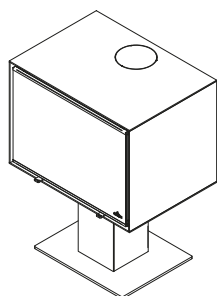

Dimensions

Troja 46 Pierre

Zeta Freestanding

Zeta Base