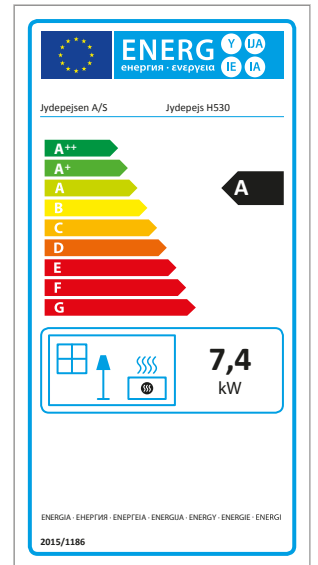

Dimensions

Elegance Junior Wall

H530

Mido Acier