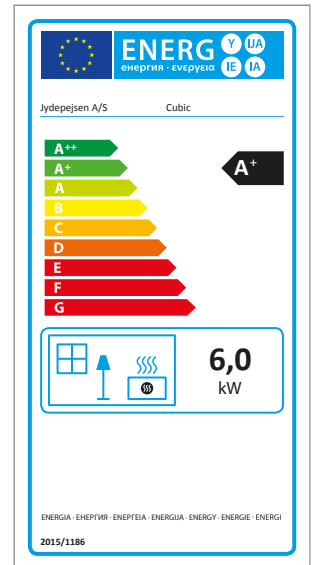

Dimensions

Cubic 166

Cubic 215

Cubic Wall