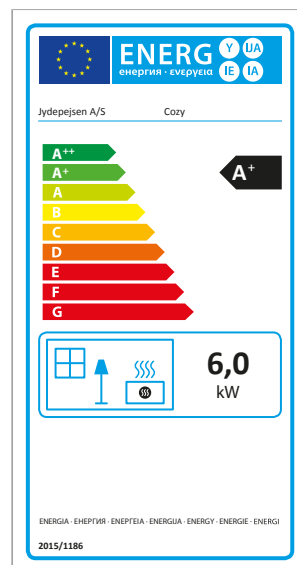

Cozy

Dimensions

Cozy Wall

Cozy Base

Cozy Pierre

Country 575

Country 765

Cubic 109