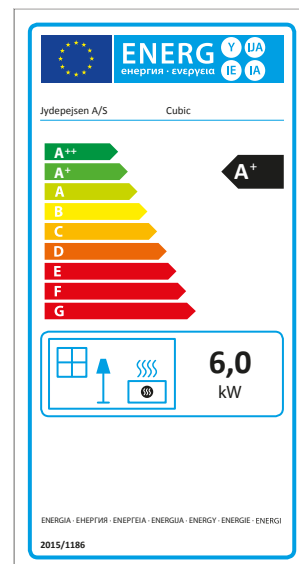

Cozy

Dimensions

Cozy Wall

Cozy Base

Cozy Pierre

Country 575

Country 765

Cubic 109