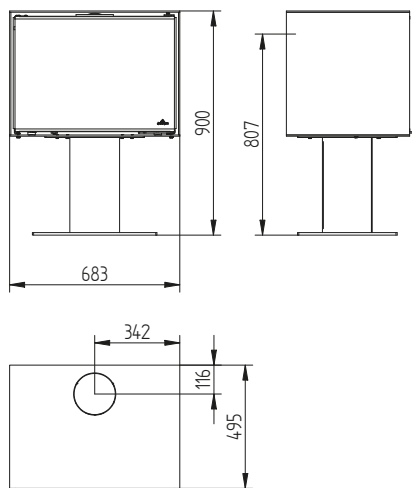

Dimensions

Troja 46 Pierre

Zeta Freestanding

Zeta Base