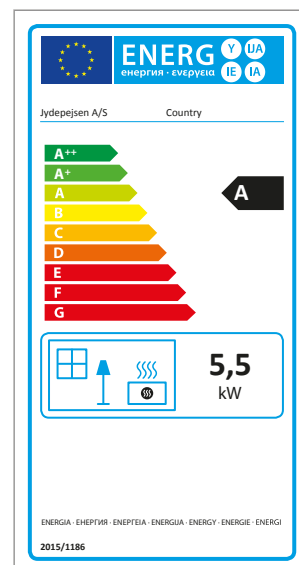

Cozy

Dimensions

Cozy Wall

Cozy Base

Cozy Pierre

Country 575

Country 765

Cubic 109