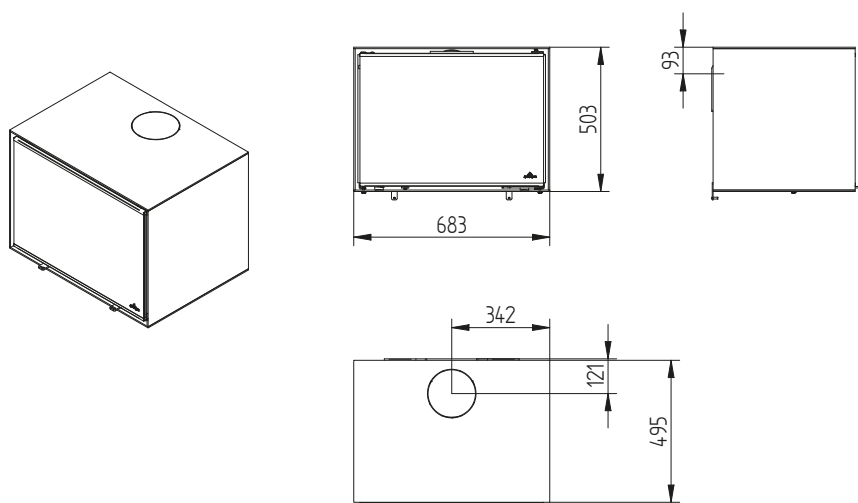

Troja 45 Pierre

Dimensions

Troja 46 Pierre

Zeta Freestanding

Zeta Base

Zeta Wall

Firepit

Firebird