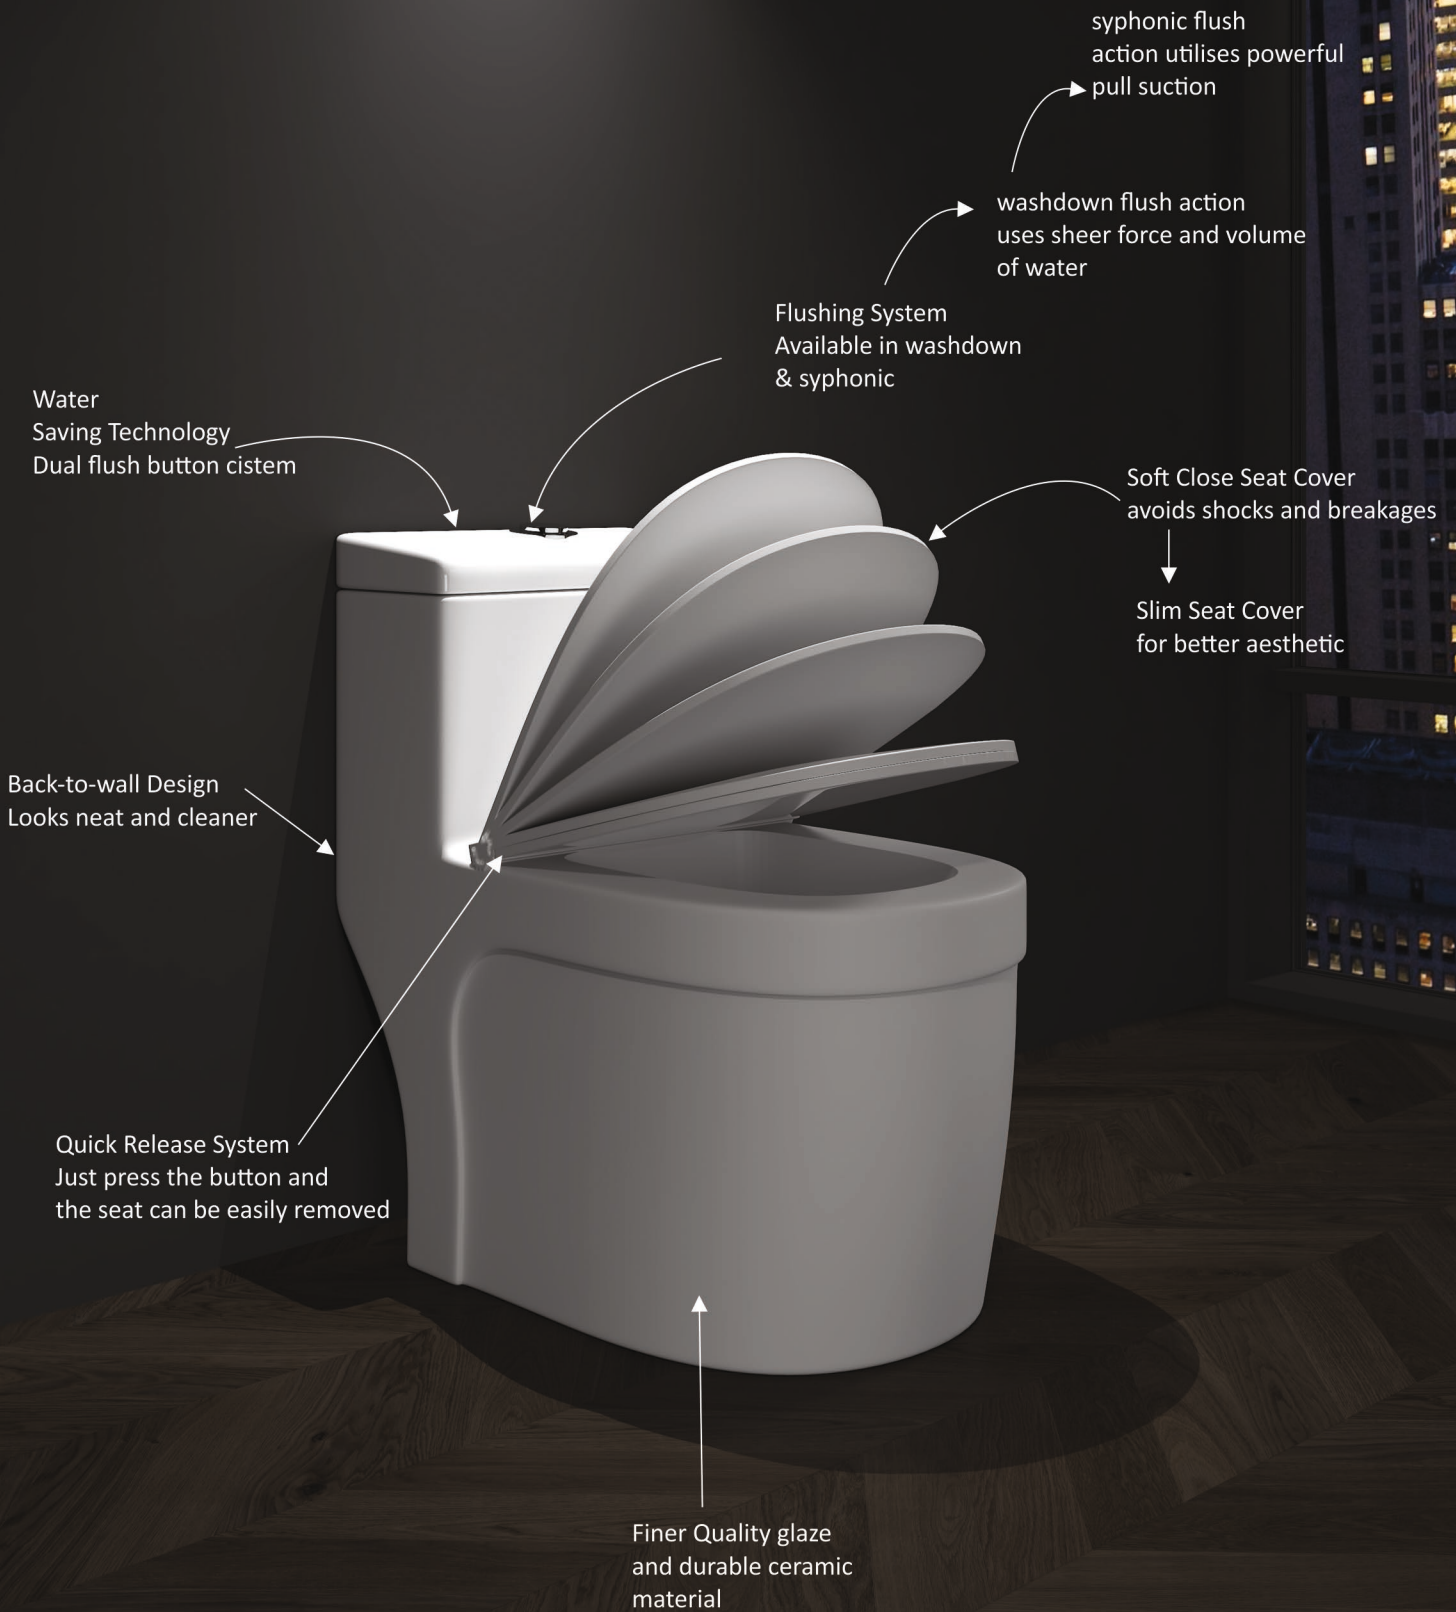

FEATURES OF WATER CLOSETS