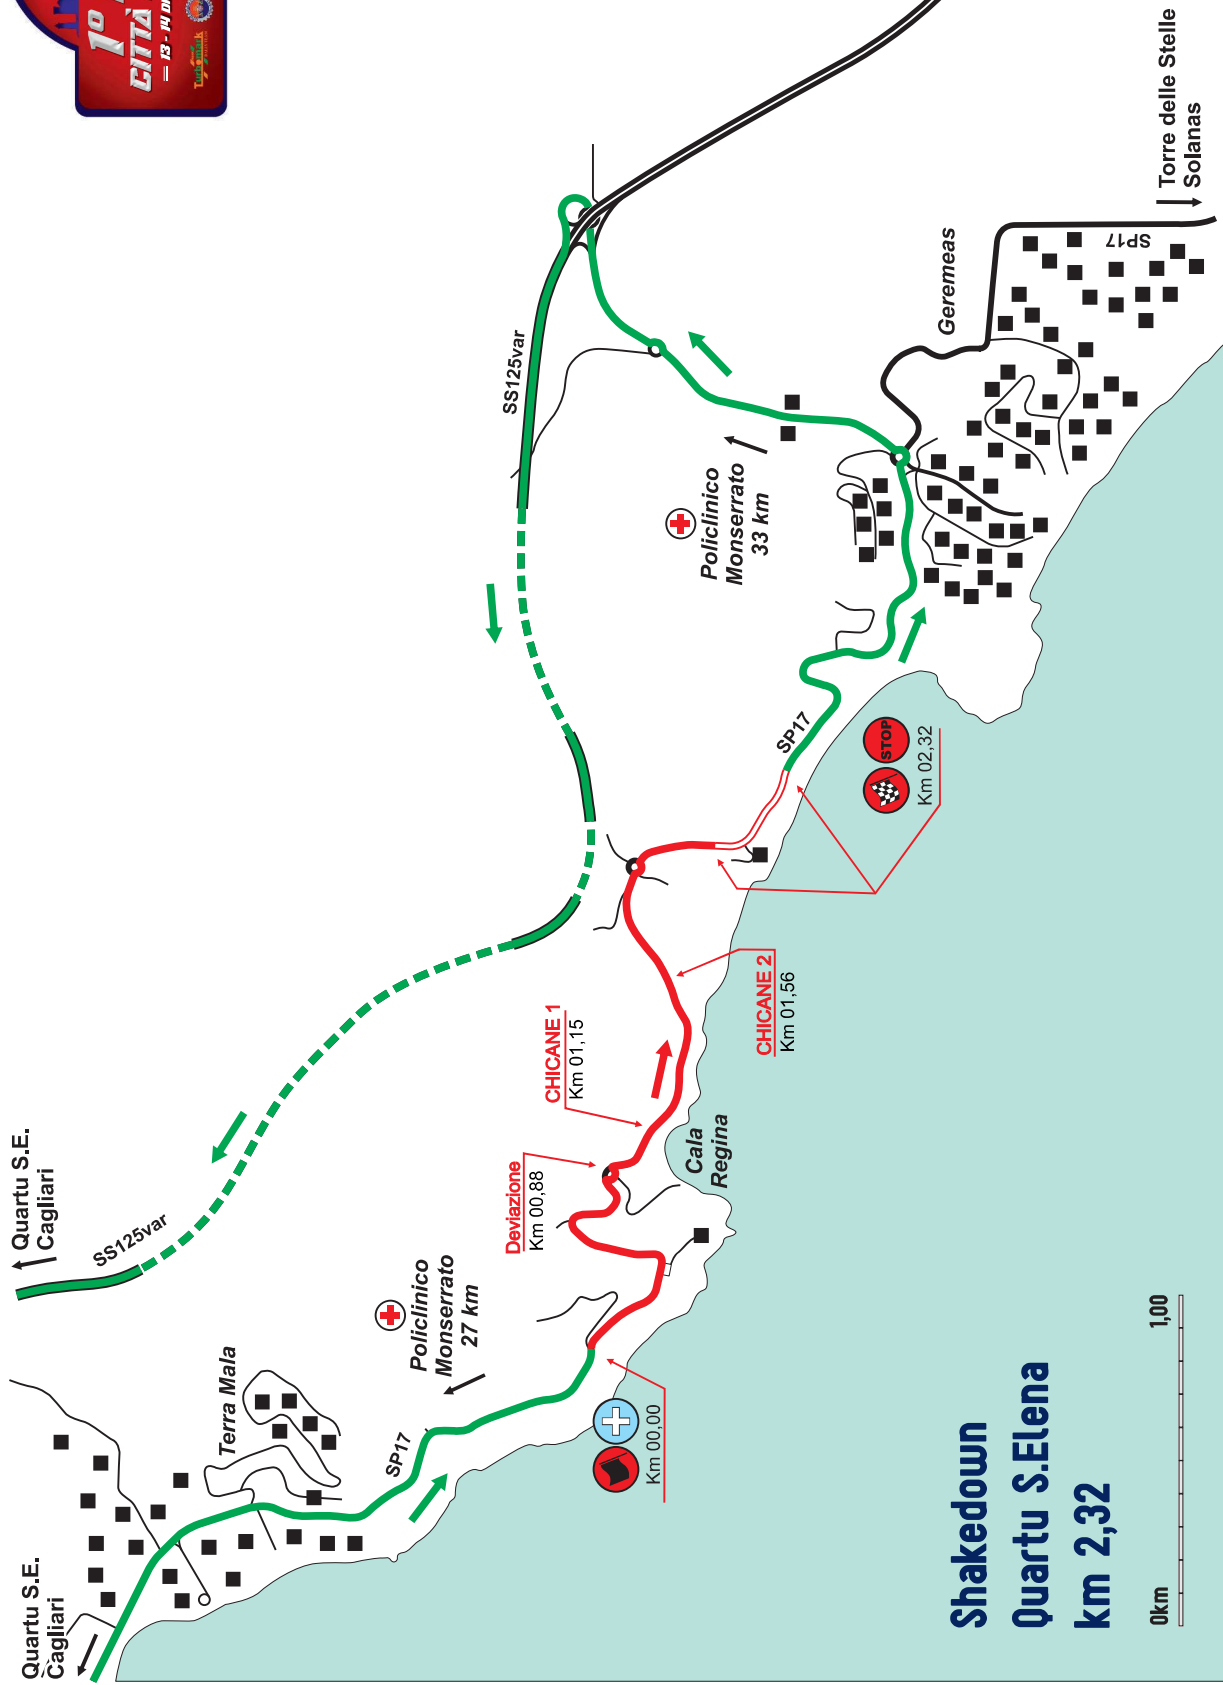

Start	39°10'52.1 N	9°20'54.9 E
Fine	39°10'39.4 N	9°21'58.3 E
Stop	39°10'33.2 N	9°22'07.9 E

Castiadas
Costa Rei
Muravera
SS125var

Shakedown
Quartu S.Elena
km 2,32