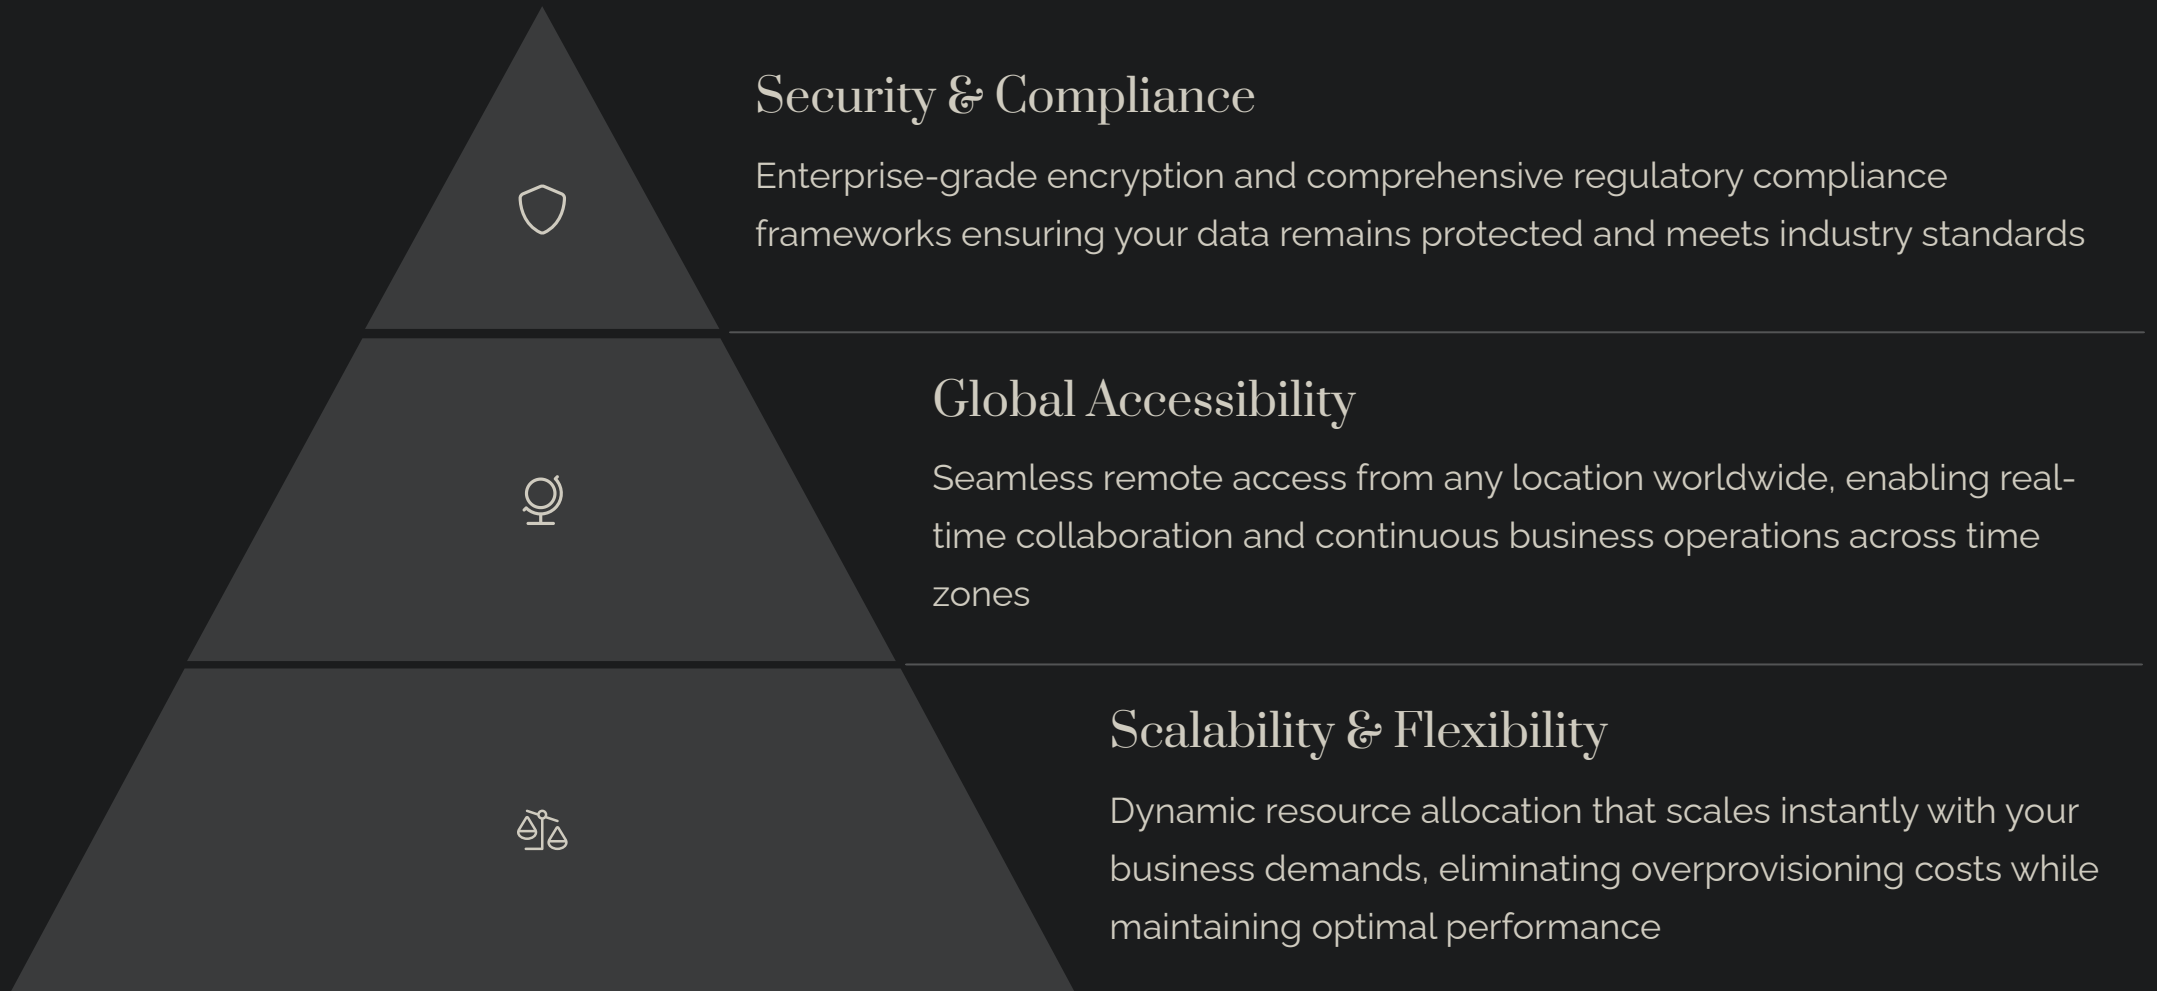

PROAUTONET

TECHNOLOGY THAT EXCEEDS EXPECTATIONS

Transforming Business Operations Through Innovative Cloud Solutions

Cloud services have fundamentally revolutionized how modern organizations operate in today's digital landscape. By offering highly scalable infrastructure, unprecedented flexibility, and cost-effective solutions, ProAutoNet's cloud services empower businesses of all sizes to streamline operations, enhance collaboration, and accelerate innovation without significant capital investment in physical IT infrastructure.

Key Features of Proautonet Cloud Services

Cost & Reliability Benefits

Cost Efficiency

Our pay-as-you-go model eliminates hefty capital expenditures on physical hardware, reducing total IT spending by up to 30%. This flexible pricing structure allows businesses to convert fixed costs into variable expenses, optimizing cash flow management.

High Availability

ProAutoNet's cloud infrastructure guarantees 99.99% uptime through sophisticated redundant systems, load balancing, and automatic failover protocols. This enterprise-grade reliability ensures your critical operations continue without interruption, even during peak demand periods.

Disaster Recovery

Our comprehensive disaster recovery solutions feature automated backups, geo-redundant data storage, and rapid restoration capabilities. This multi-layered approach reduces recovery time from days to minutes, minimizing business impact during unexpected disruptions.