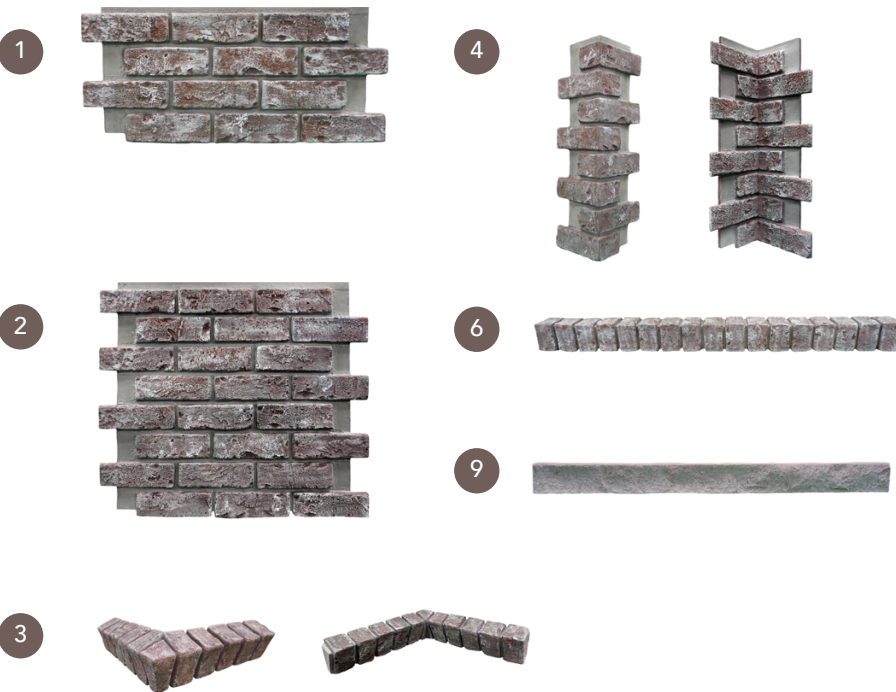

GenStone®

Chicago

Burgundy and
Crimson with
White Overtones

“

“GenStone is SOOOO cool! I’m not sure why I waited so long to buy it. So easy to install and the finished product is -- WOW. I wanted to add some pizzazz to my basement bar and went with the exposed brick look (Chicago). I had the boxes sitting in my basement for a month or so. When COVID hit I figured it was the perfect time to knock out some home projects. The outcome blew my mind. Here are the project pics below. Highly recommended. This stuff is worth its wait in gold.”

—Sean, Castle Rock, CO

“

“Took a bit of searching to find a product that would reasonably match original brick on home for detached garage, most was antique or heavily tumbled.

This brick worked perfectly to help style the detached garage to fit the home.

—Laura, Oklahoma

CHICAGO BRICK SYSTEM

1. Half Panel
2. Full Panel
3. Corner Ledger (Outside & Inside)
4. Corner (Outside & Inside)
5. Ledger
6. Trim

Chicago Color Profile Inspiration

Full of style and American architecture, the city of Chicago was the source of inspiration for this popular GenStone faux brick panel design. Take one stroll down busy Michigan avenue and see several proud skyscrapers, covered with the grit of commerce and history yet stoic and beautiful at the same time. The likely overcast clouds above add a steamy charm to the windy city below.

The Chicago faux stone panel design features a deep burgundy, crimson base, darkened with varying grays and contrasting white highlights. Chicago adds a hint of urban nobility to your project that allows it to pair with almost any other design element. Order your sample today and try Chicago on your next project.