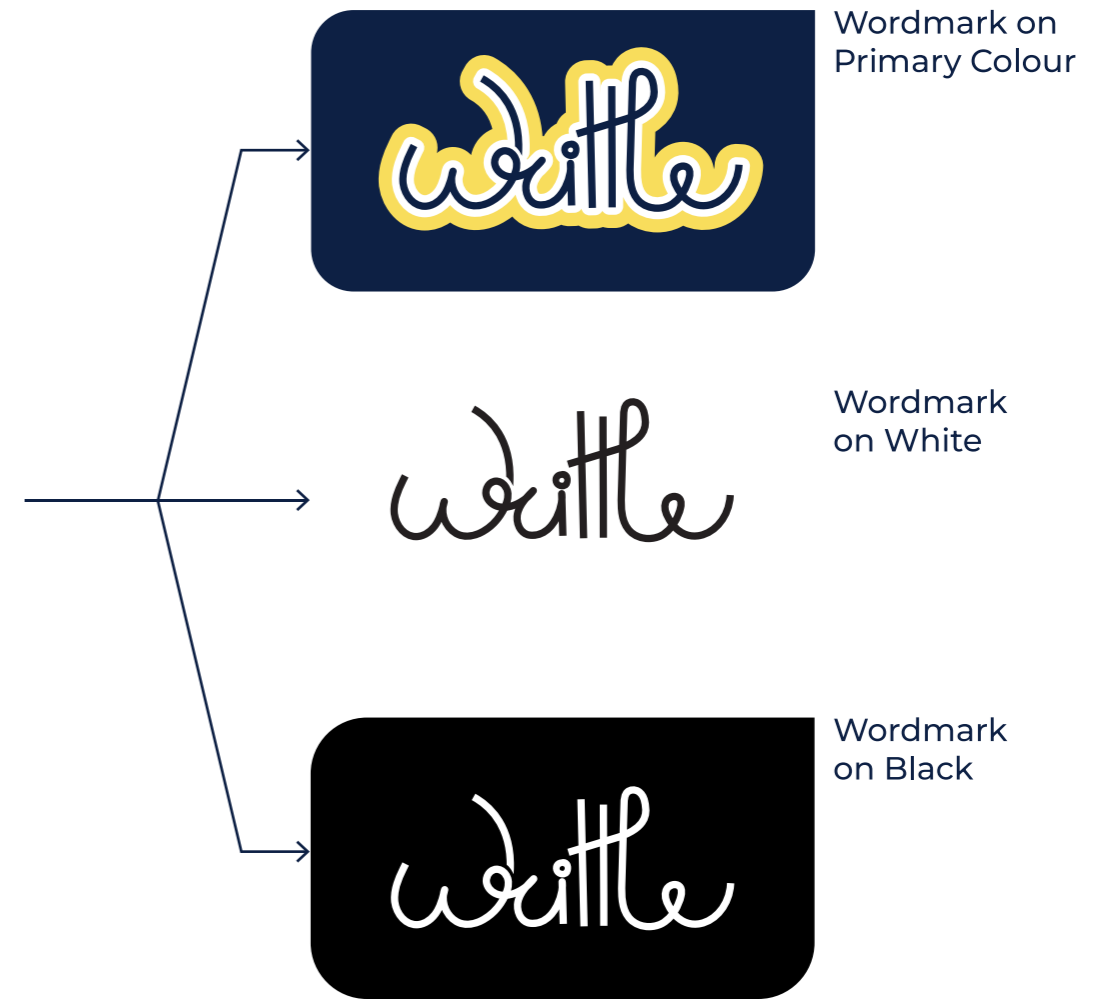

# The Writtle Logo System

Our Logo is a combination of a simple and modern Wordmark and an icon that can be used flexibly in different applications.

This was done by building a scalable system. The motto of building this system was to make the brand easily recognizable even if the icon was curated differently in art. Examples on further pages illustrate the same.

Full Logo

Wordmark

Icon

Icon on Black

Icon on white

Wordmark on Primary Colour

Wordmark on White

Wordmark on Black

## PRIMARY

Hex 0e2146  
 RGB 14, 33, 70  
 CMYK 80, 53, 0, 73