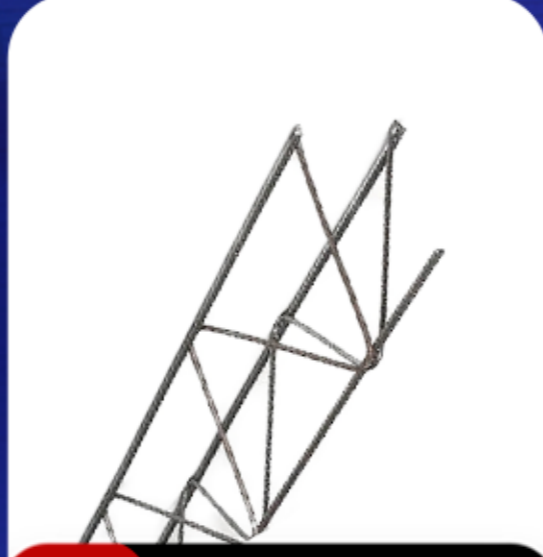

R$ 34,90 UN

TRELICA H12TG2 FORTE
6MTS 6,0X3,0X3,0
COD 7234