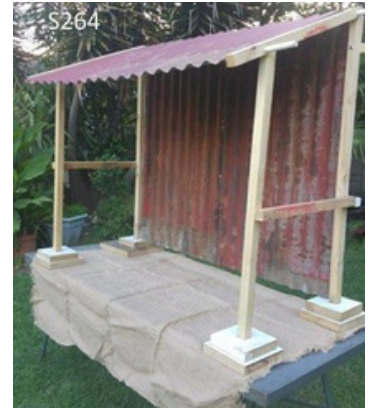

- FERRARI FLAG
SIZE 63CM HIGH X 82CM
WIDE.
R97

STARFISH
 SIZE: 10CM.
 R8

-

STARFISH
 SIZE: 10CM.
 R5

-

KIOSK - FRAME AND SHACK SINK
 ONLY
 SIZE: 1.2M HIGH X 1.4M WIDE.
 R424

-

TRAFFIC LIGHT - NONE ELECTRIC
 SIZE: 1.56M HIGH X 35CM WIDE.
 R352