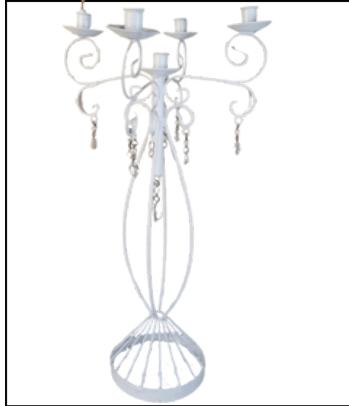

WATERING HOLE
• SIZE: 113CM LONG X 180CM HIGH X 46CM
WIDE.
• COMES IN 2 PARTS.
• RUSTIC.
R478

SIGN - RANCH
• SIZE: 150CM HIGH X 40CM WIDE
• COLOUR - BROWN, AND PINK.
R54

WOODEN BOX

- SIZE: 36CM LONG X 27CM WIDE X 10CM DIAMETER. R38