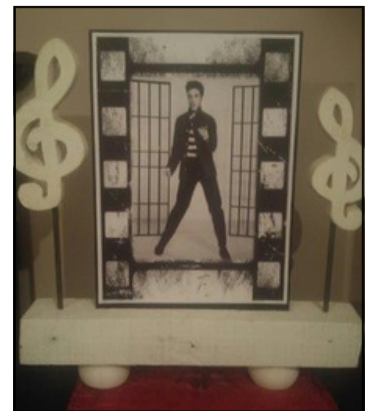

FLOWER POWER BEETLE/VW CUT OUT

- SIZE: 86CM HIGH X 1.6M WIDE
- R372

ROLLER SKATE WAITRESS CUT OUT

- QUANTITY IN STOCK: 1.
 - SIZE: 1.6M HIGH X 60CM WIDE.
- R305

TIEBACK ORGANZA FROZEN BLUE

- QUANTITY IN STOCK - 12.
 - SIZE: 2M HIGH X 30CM WIDE
- R10

CLIFF RICHARD CENTREPIECE

- QUANTITY IN STOCK: 1
 - SIZE: 44CM HIGH X 62CM WIDE
- R89

JAMES DEAN CENTREPIECE

- QUANTITY IN STOCK: 1
 - SIZE: 44CM HIGH X 62CM WIDE
- R89

ELVIS PRESLEY CENTREPIECE

- QUANTITY IN STOCK: 1
 - SIZE: 50CM HIGH X 50CM WIDE
- R89