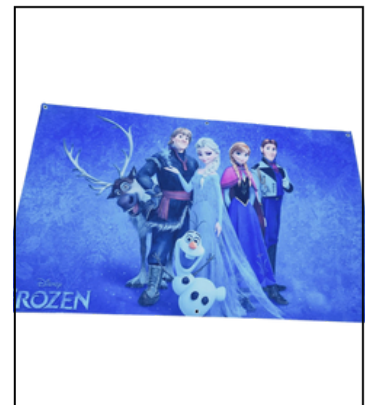

WINNIE THE POOH & TIGER
 CENTRE PIECE
 • SIZE: 20CM HIGH
 R54

DORA THE EXPLORER CENTRE
 PIECE
 • SIZE: 20CM HIGH
 R54

FROZEN BANNER
 • SIZE 1.1M HIGH X 1.8M WIDE.
 • PVC BANNER
 R108

FROZEN ANA

- SIZE: 70CM HIGH X 48CM WIDE.
- R62