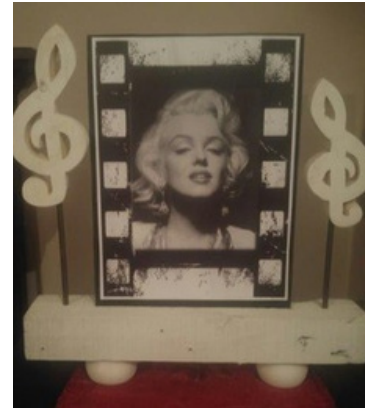

FROZEN OLAF

- SIZE: 70CM HIGH X 58CM WIDE.
- R116

PRINCESS BANNER

- SIZE: 1.1M HIGH X 1.1 M WIDE
 - PVC BANNER.
- R179

RAPUNZEL BANNER

- SIZE: 1.77M HIGH X 110CM WIDE
 - PVC BANNER.
 - DO NOT FOLD THE BANNER.
- R216

RAPUNZEL CUT OUT

- SIZE: 84CM HIGH X 60CM WIDE.
- R128

RAPUNZEL

- SIZE: 81CM HIGH X 58CM WIDE.
- R72

RAPUNZEL CUT OUT

- SIZE: 80CM HIGH X 60CM WIDE.
- R112

CARS

- SIZE: 26CM HIGH X 40CM WIDTH.
- R62

MINNIE

- SIZE: 42CM HIGH X 18CM WIDE
- R81

MINNIE WITH RING

- SIZE: 47CM HIGH X 35CM WIDE
- R81

MARILYN CENTER PIECE

- SIZE: 50CM HIGH X 50CM WIDE
- R124

SPONGEBOB - DOUBLE SIDED

- SIZE: 62CM HIGH X 34CM WIDE
- DOUBLE-SIDED
- R108