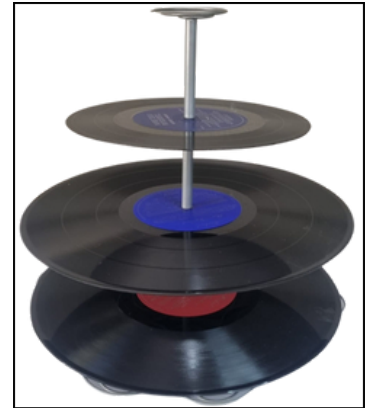

CUPCAKE STAND
R54

TYRE CUPCAKE STAND
R203

CASTLE - 1M HIGH
• SIZE: 1M HIGH X 84CM LONG X
58CM WIDE
R360

LADY BIRD HOLDER FOR
PARTY PACKS
R32

BARBIE
• SIZE: 1.25M HIGH X 50CM WIDE
R320

PINK FAIRY LOG
• SIZE: 1.05M HIGH X 60CM WIDE
R179