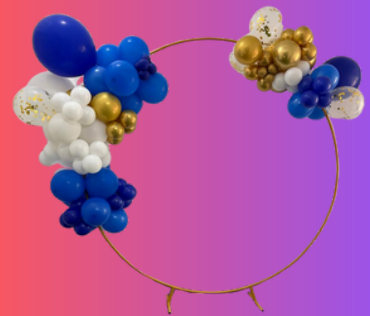

Balloon Arch Stands

010 141 8231

081 663 6917

info@edpartyhire.com