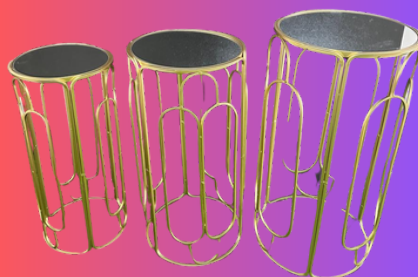

**PLAIN SALT AND PEPPER
– WHITE PORCELAIN**

010 141 8231

081 663 6917

info@edpartyhire.com

STANDS & PROPS

Gold Mirror Trey

White Three Tier Trey

Candle Stands

Gold Rope Stand

Silver Rope Stand

White Cylinder Stands

Caesar Stans

Gold Mirror Stand

Baby Balloon Stand

010 141 8231

081 663 6917

info@edpartyhire.com

STANDS & PROPS

Minnie Mouse Stand

Wednesday Adams Stand

Balloon Arch Stands

010 141 8231

081 663 6917

info@edpartyhire.com