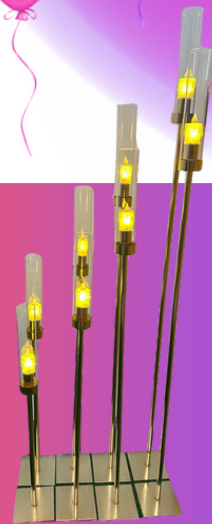

**PLAIN SALT AND PEPPER
– WHITE PORCELAIN**

010 141 8231

081 663 6917

info@edpartyhire.com

STANDS & PROPS

Gold Mirror Trey

White Three Tier Trey

Candle Stands

Gold Rope Stand

Silver Rope Stand

White Cylinder Stands

Caesar Stans

Gold Mirror Stand

Baby Balloon Stand

010 141 8231

081 663 6917