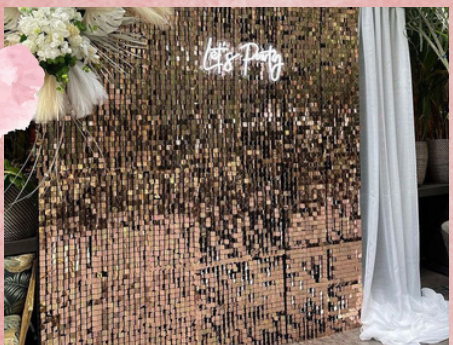

BACK DROPS - BALLOON ARCHS & LED DISPLAY LIGHTS

BACKDROP & ARCH
Themed & Personalised backdrop with themed colour arch.
R1475

BALLOON ARCH
Theme colour arch in your choice of colours.
R1000

BALLOON WALL
Large balloon wall in themed colours.
R2300

SEQUENCE WALL
Sequence wall with balloton arch.
R2800

2 BACK DROPS & ARCH
Two themed and personalized backdrops with themed colour arch
R2900

BALLOON ENTRANCE
Walk through balloon entrance.
R1500

LIGHT DISPLAY
Light up numbers or letters with balloon arch.
R585 per number / per letter
R900 arch