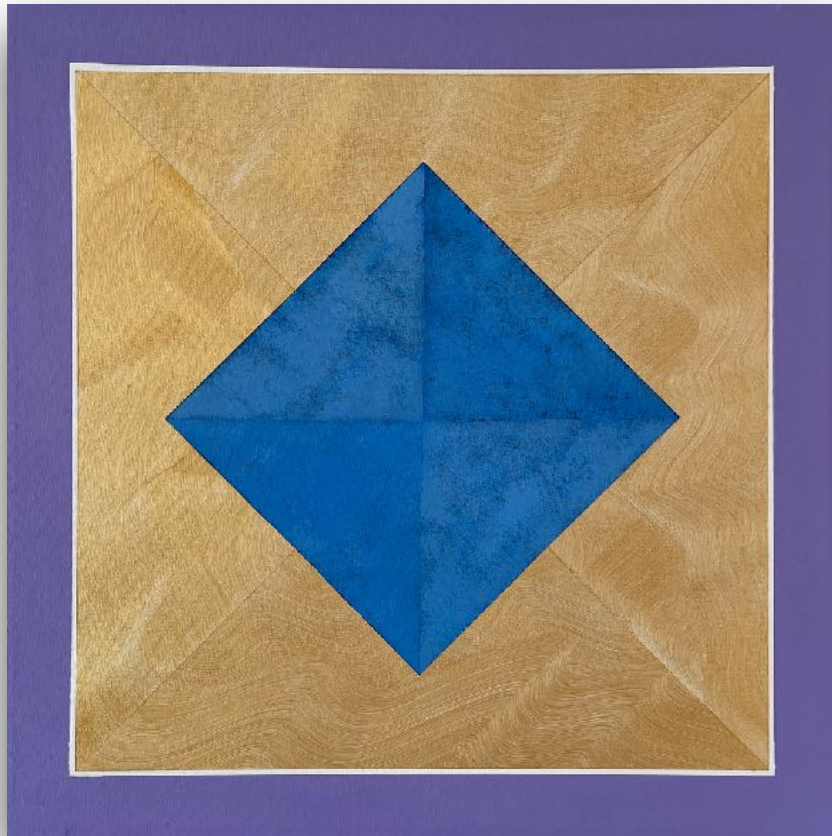

The Gems collection

Sapphire Gem - 2022 - 60cm x 60cm