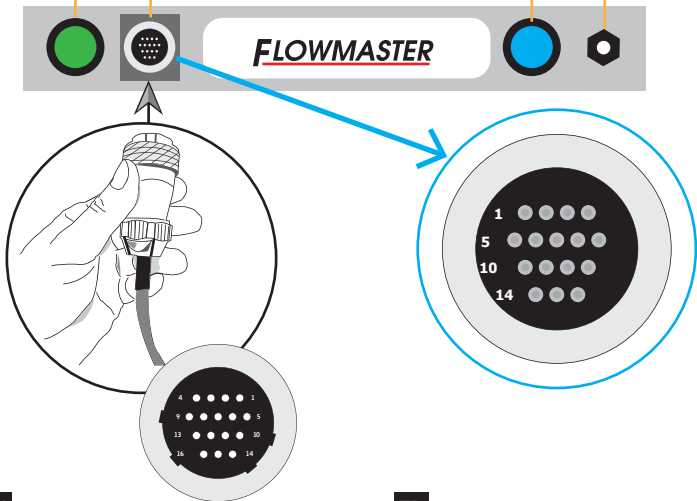

31459963

36003120

36010079

Wastegate Test Butonu (Yeşil) Açık/Kapalı
Wastegate Test Button (Green) On/Off

Wastegate Konektör Girişi
Wastegate Connector Socket

Hava Vakum Hortum Girişi
Air Hose For Vacuuming

Hava Vakum Butonu
(Mavi)Açık/Kapalı
Air Vacuum Button
(Blue)On/Off

EN

Choose a suitable FX cable for your actuator. The 16 pin male connector plugs into the 16 pin female connector fixed on the machine. And the swivel lock on the male connector should be turned clockwise to lock the female connector. Lastly press the green button next to the connector and test process will begin.