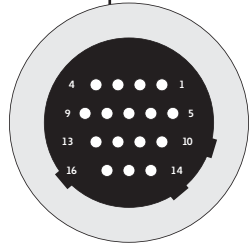

Main Male Connector
Ana Erkek Konnektörü