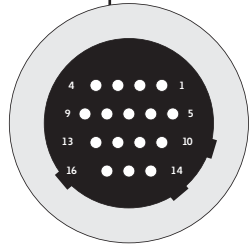

Wastegate Connector
Wastegate Konnektörü

Main Male Connector
Ana Erkek Konnektörü

819872-0001

819872-1

819872-5001S

FX - 09

DAHIL - INCLUDE

Cable\Kablo