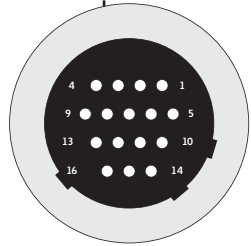

FX - 12

DAHIL - INCLUDE

Cable\Kablo