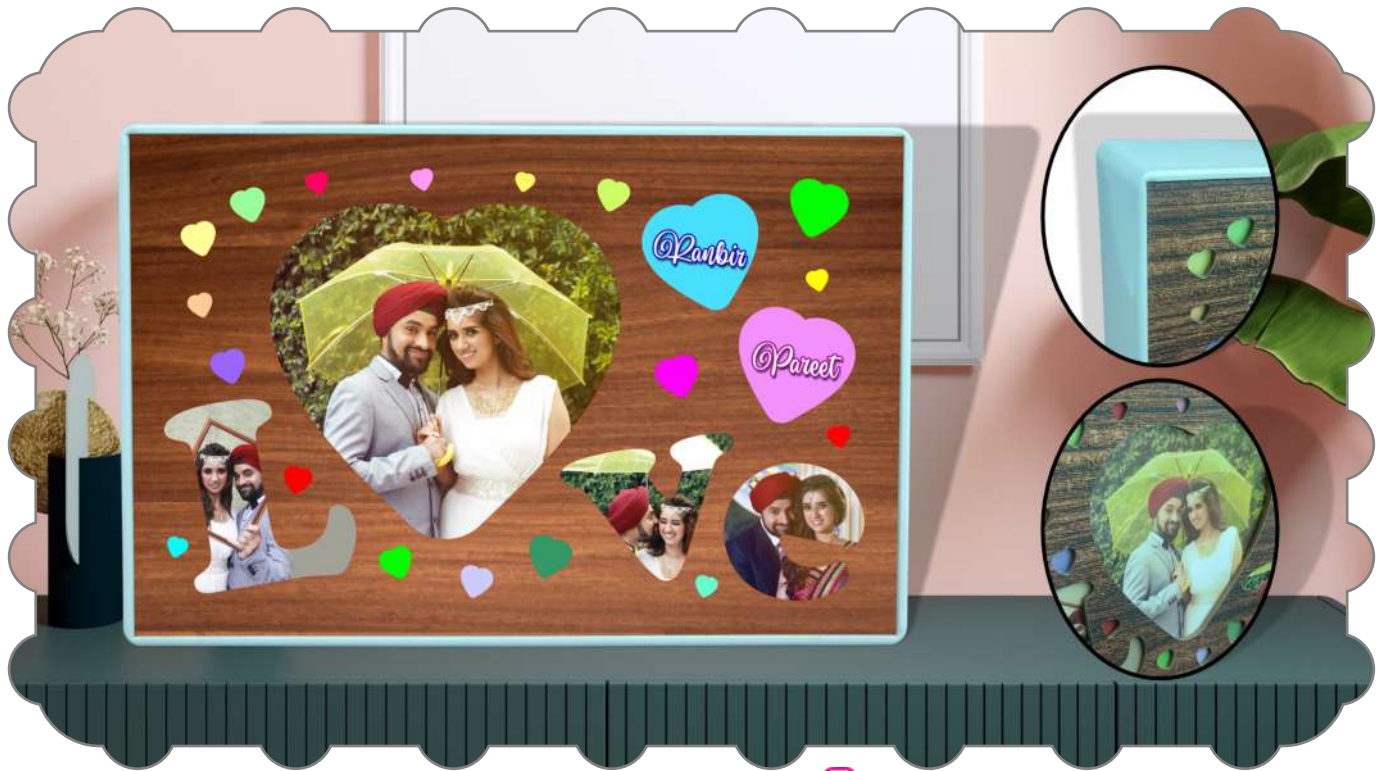

**RF1 Rotating Wheel Photo Frame**

**LD1 Personalized Ludo**

**AC1 LED Alarm Clock**

**PM1 Photo Moon**  
Small 10CM / Big 14CM

**FN1 Flip Name**

**PM1 Magic Mirror Photo Frame With Led Lights 5x7**

**PM2 Magic Mirror Photo Frame with LED Lights Round**

**PM3 Magic Mirror Photo Frame with LED Lights with Clock**

**PM4 Megik Mirror Heart**

**CF1 Crystal Frame**

**CF2 Crystal Frame**

**LF1 Led Frame**

**TL1 LED Night Light, Personalized**

**TL2 LED Night Light**

**LB1 Led Photo Light Box**

**SF1 Led Spotify Frame**

**BLF1 Led Light Box Frame**

**D-1**

**D-2**

**D-3**

**D-4**

**D-5**