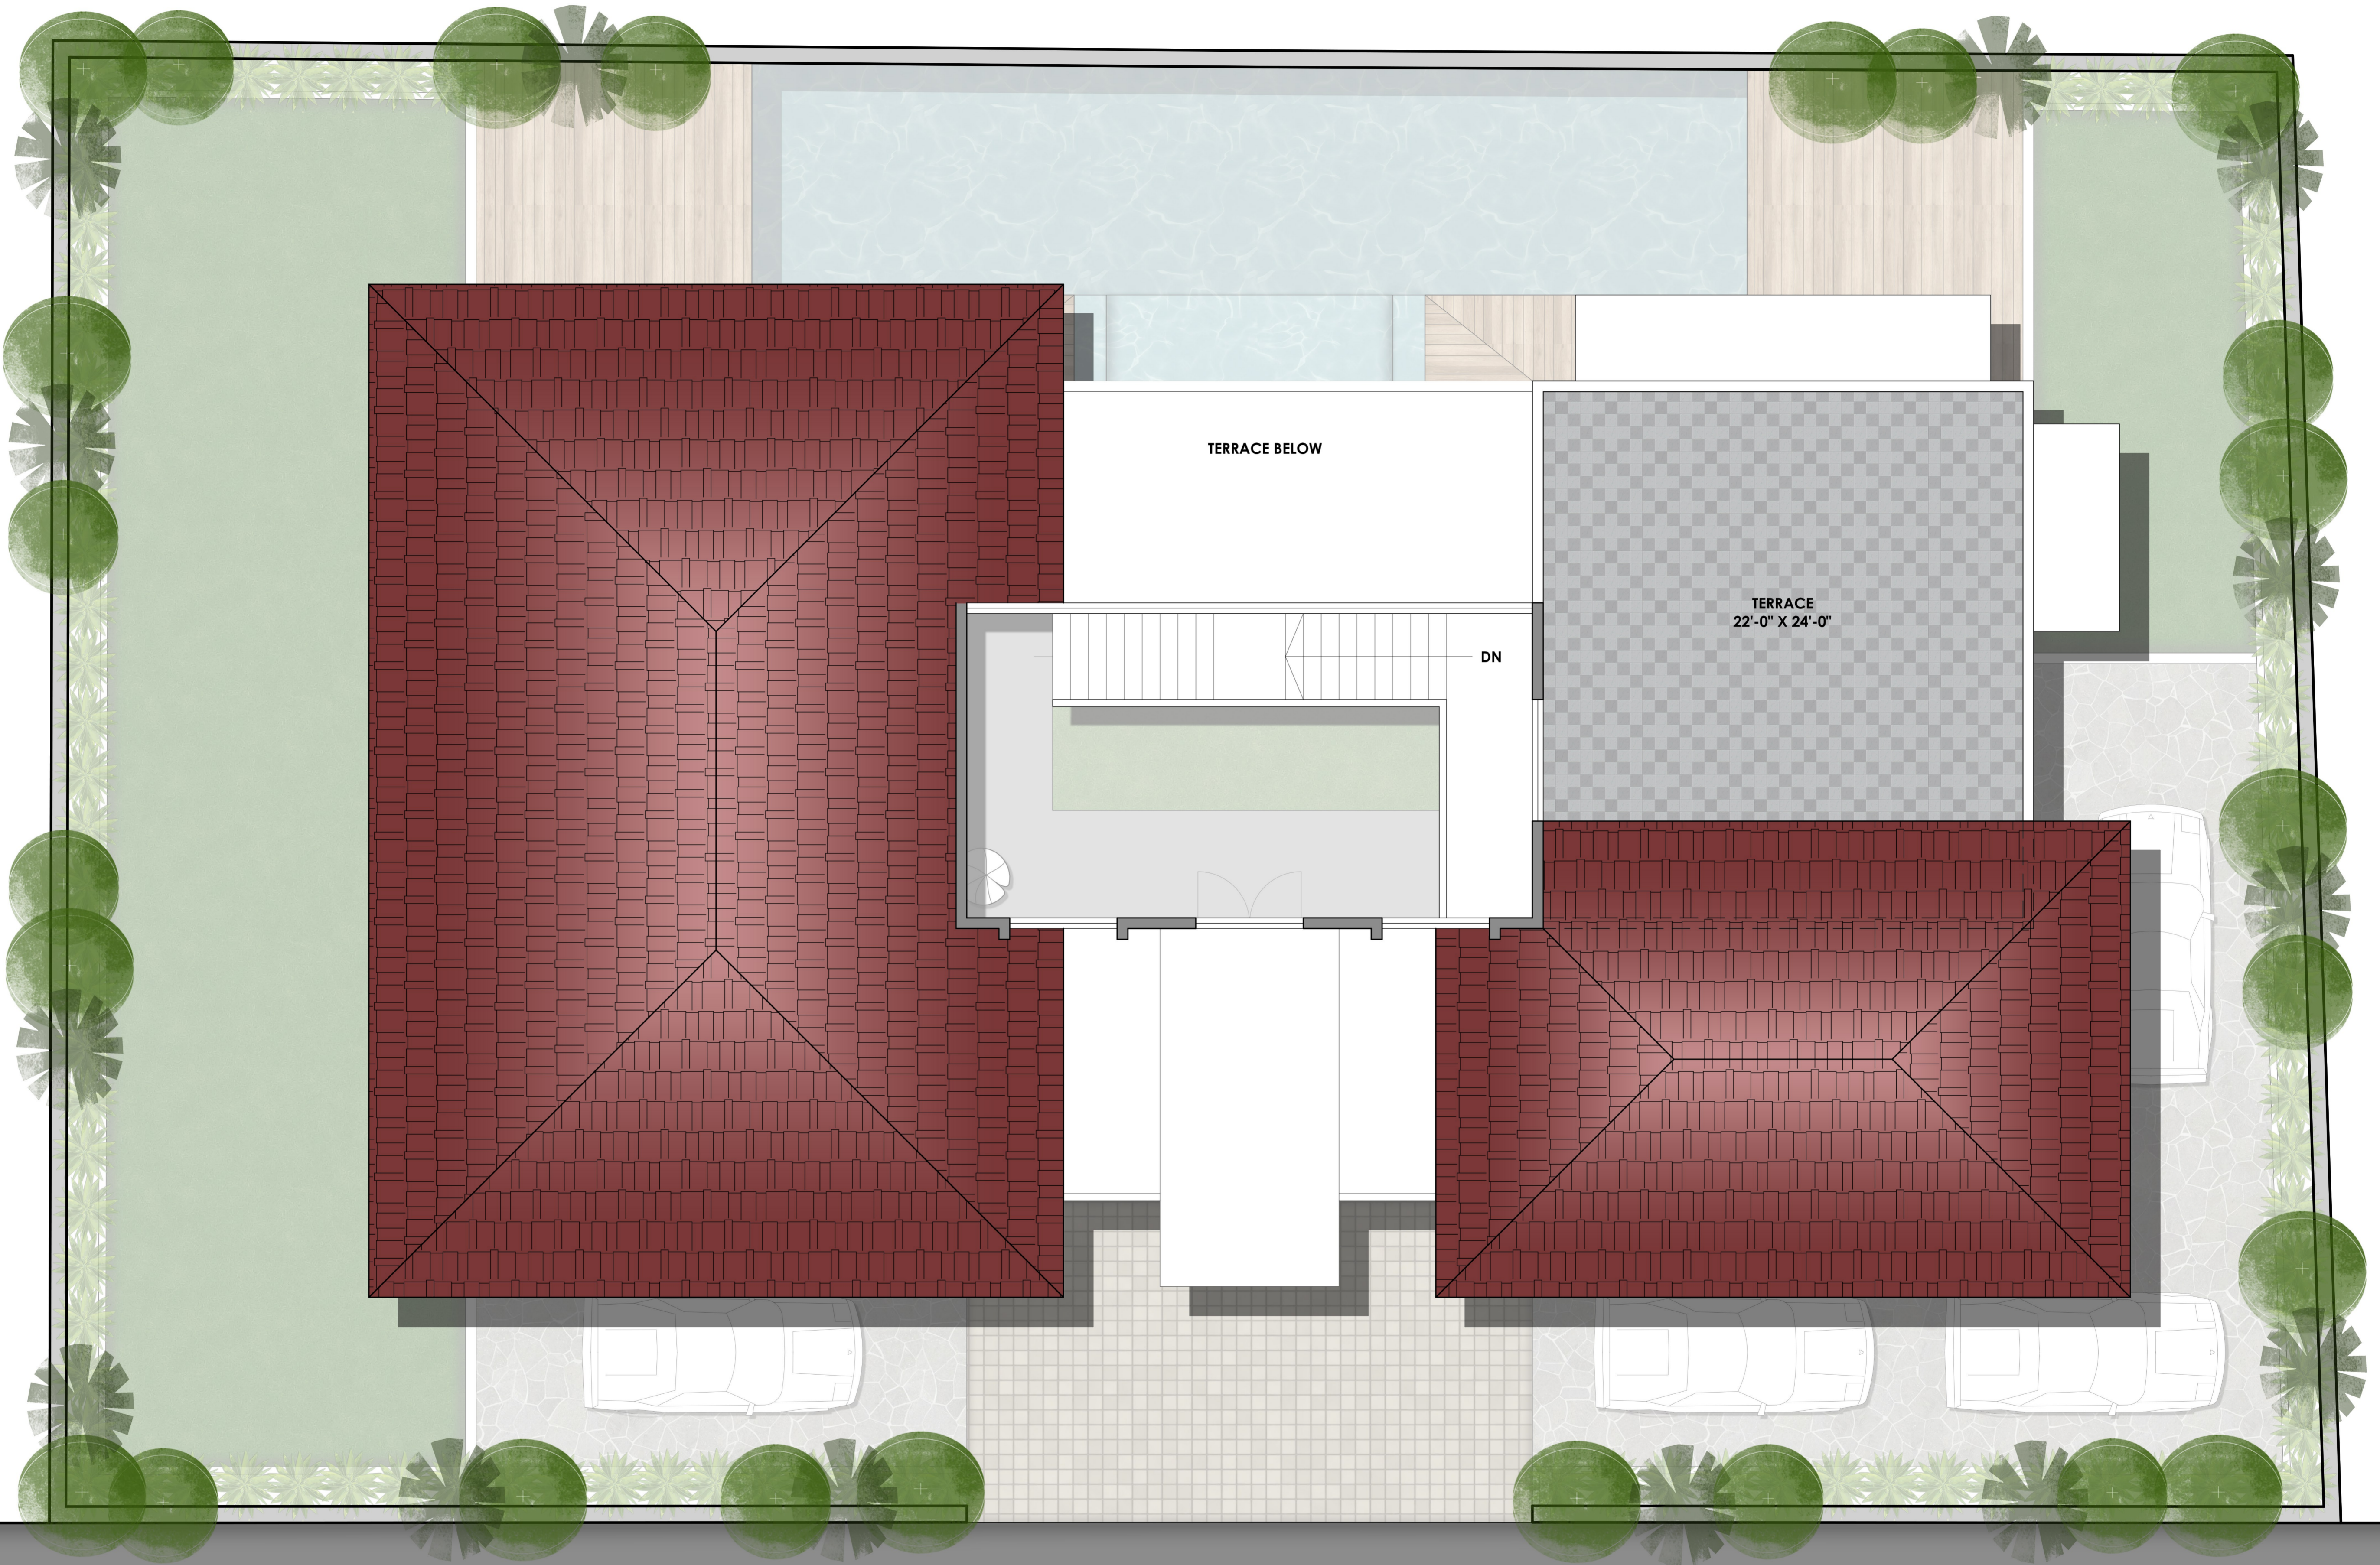

LAYOUT - 07  
TWIN BUNGALOW - GROUND FLOOR

**PROPOSED BUNGALOW SCHEME FOR 'KODE PLATINUM INFRA' AT LONAVALA**

LAYOUT - 07  
TWIN BUNGALOW - FIRST FLOOR

INTERNAL ROAD

PROPOSED BUNGALOW SCHEME FOR 'KODE PLATINUM INFRA' AT LONAVALA

LAYOUT - 07  
TWIN BUNGALOW -TERRACE FLOOR

INTERNAL ROAD

**PROPOSED BUNGALOW SCHEME FOR 'KODE PLATINUM INFRA' AT LONAVALA**