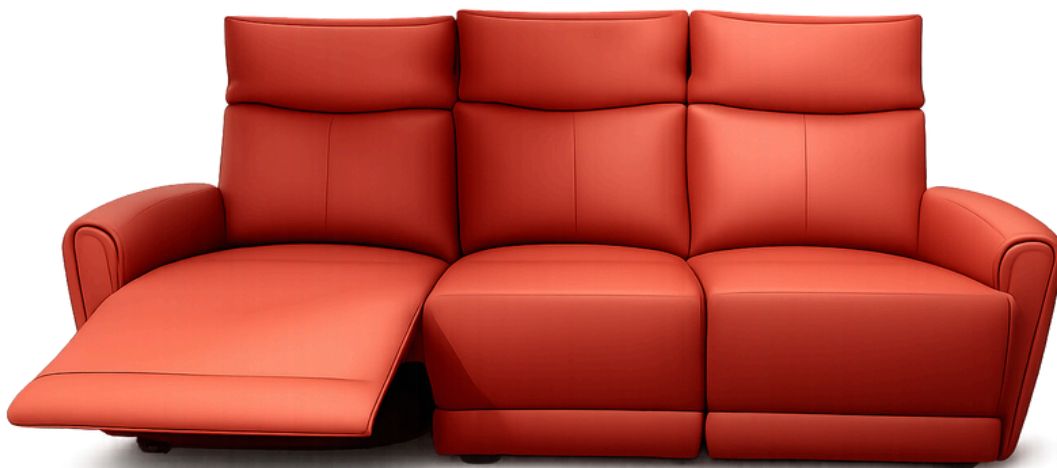

Manual Recliner

Model: 1333

Configuration: 3+2+1 Seater

Upholstery: Leather

Frame: Solid Wood

3 colours available

Suitable for: Living room & home theatre