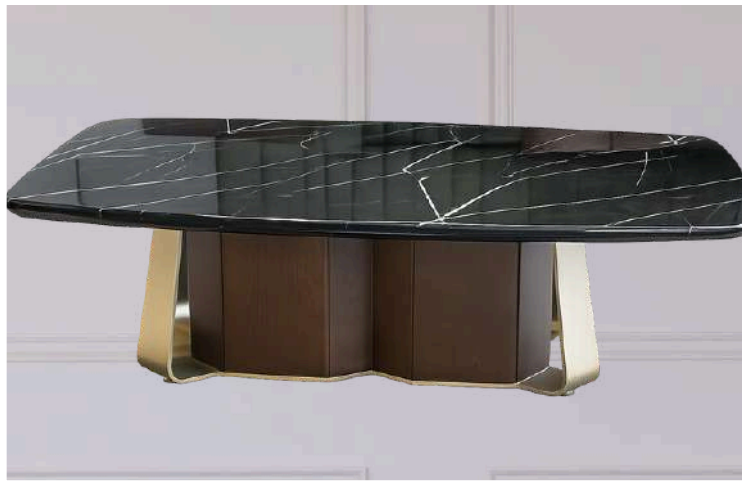

Coffee Table

Model No : C2505

Size : 4'4" x 2'4"

Material : Wood & Metal & Marble