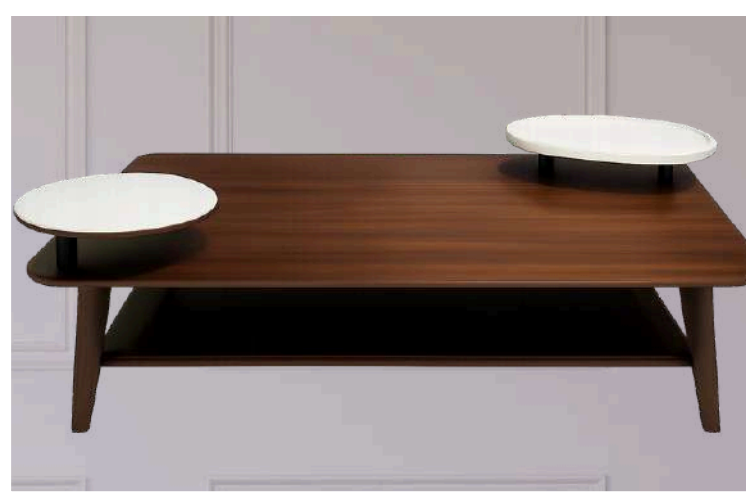

**Coffee Table**

**Material :** Wood & Marble

**Model No :** YB2504

**Size :** 4'3" x 2'3"

**Coffee Table (set of 2)**

**Material :** Wood & Marble

**Model No :** YBSS06

**Coffee Table (set of 2)**

**Material :** Wood & Marble

**Model No :** 2509

**Size :** 2'6" / 1'5"

**Coffee Table**

**Material :** Wood & Temper Glass

**Model No :** C1312A

**Size :** 4' x 1'8"

**Coffee Table**

**Material :** Wood

**Model No :** C16722

**Size :** 4'4" x 2'4"

**Coffee Table (set of 2)**

**Model No :** AM-28

**Size :** 2'6" / 1'7"

**Material :** Metal & Sintered Stone

**Coffee Table (set of 2)**