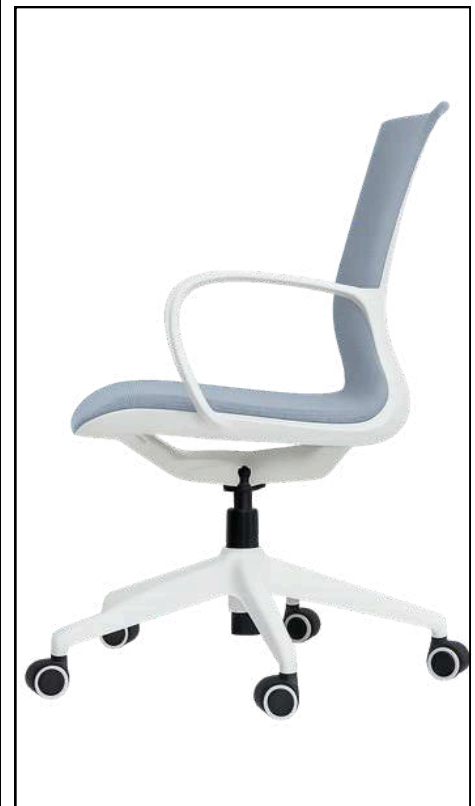

Base: Fibre & Metal Base

Model : M 21

Back Type: Mid Back

Upholstery: Mesh & Fibre

Features: Height Adjustable

Base: Fibre & Metal Base

Model : 301-2

Black & Gray colours available