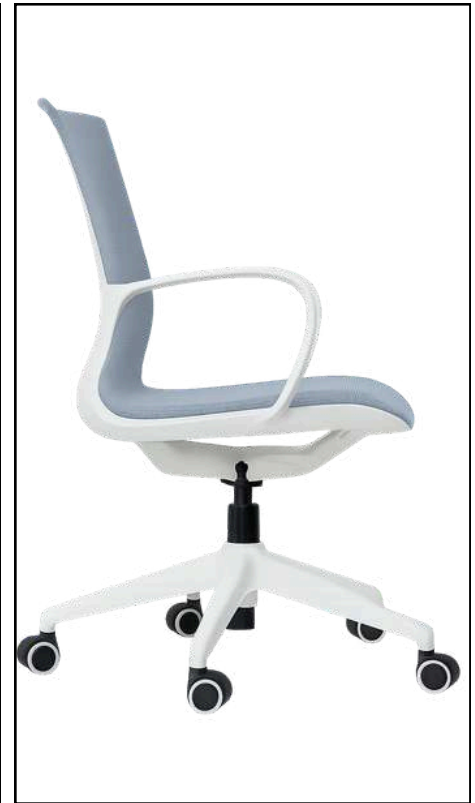

Base: Fibre & Metal Base

Model : M 21

Back Type: Mid Back

Upholstery: Mesh & Fibre

Features: Height Adjustable

Base: Fibre & Metal Base

Model : 301-2

Black & Gray colours available