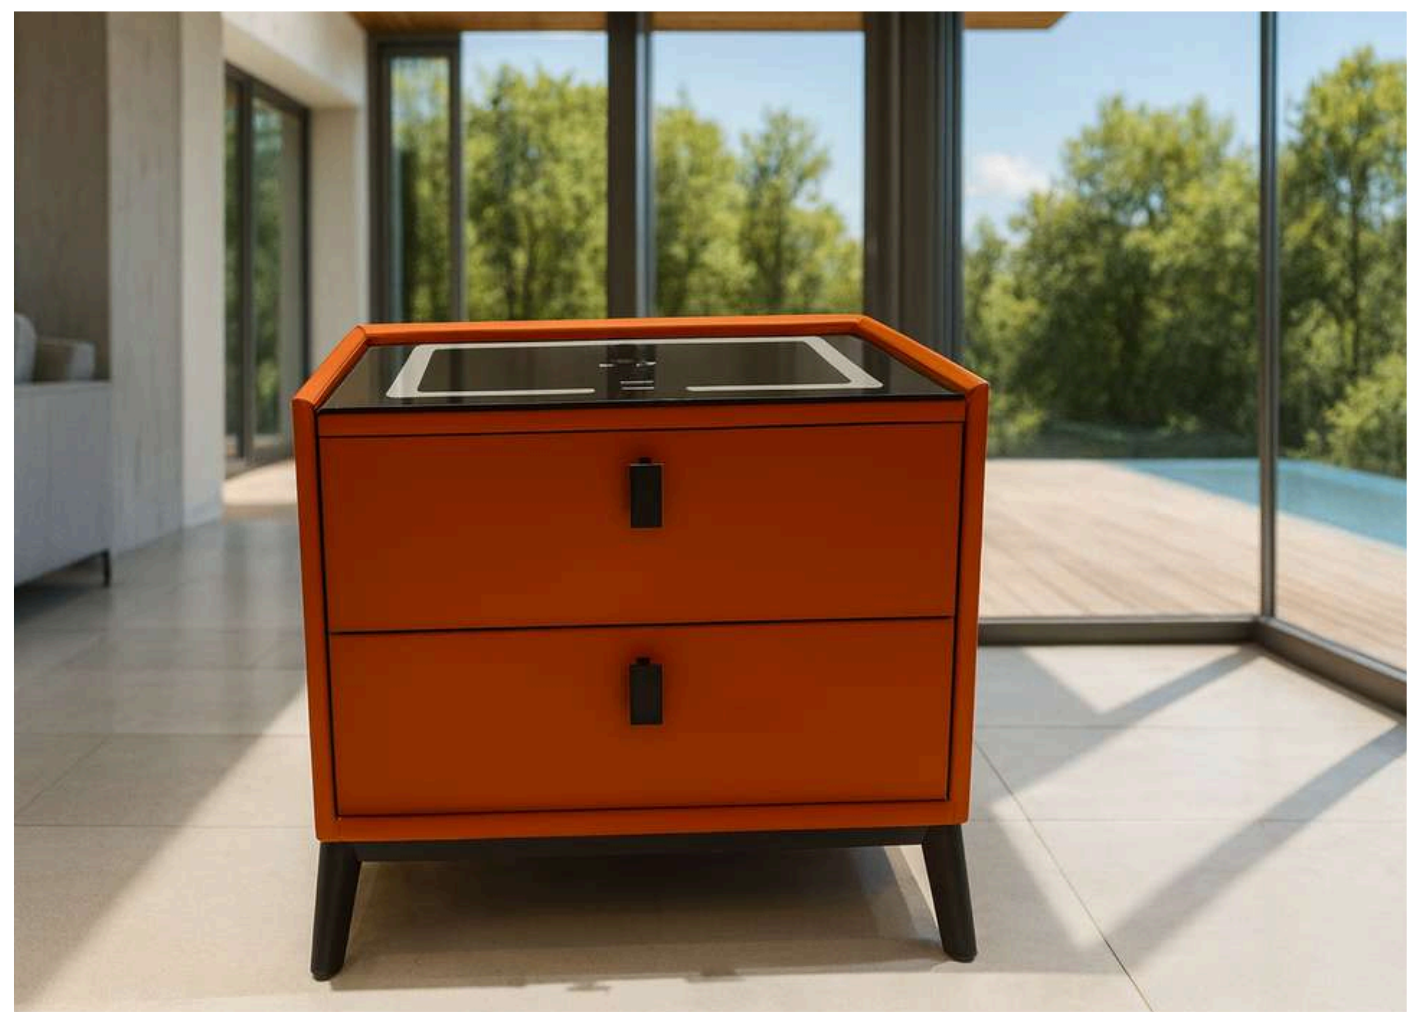

Storage: 3 drawer

Modern Wooden Bed-side Table

MODEL NO : 832#V

Design Style: Smart Night Stand

Material : Pine Wood & Leather

Storage: 2 drawer

Dressing Mirror with Stool

MODEL NO : Z130