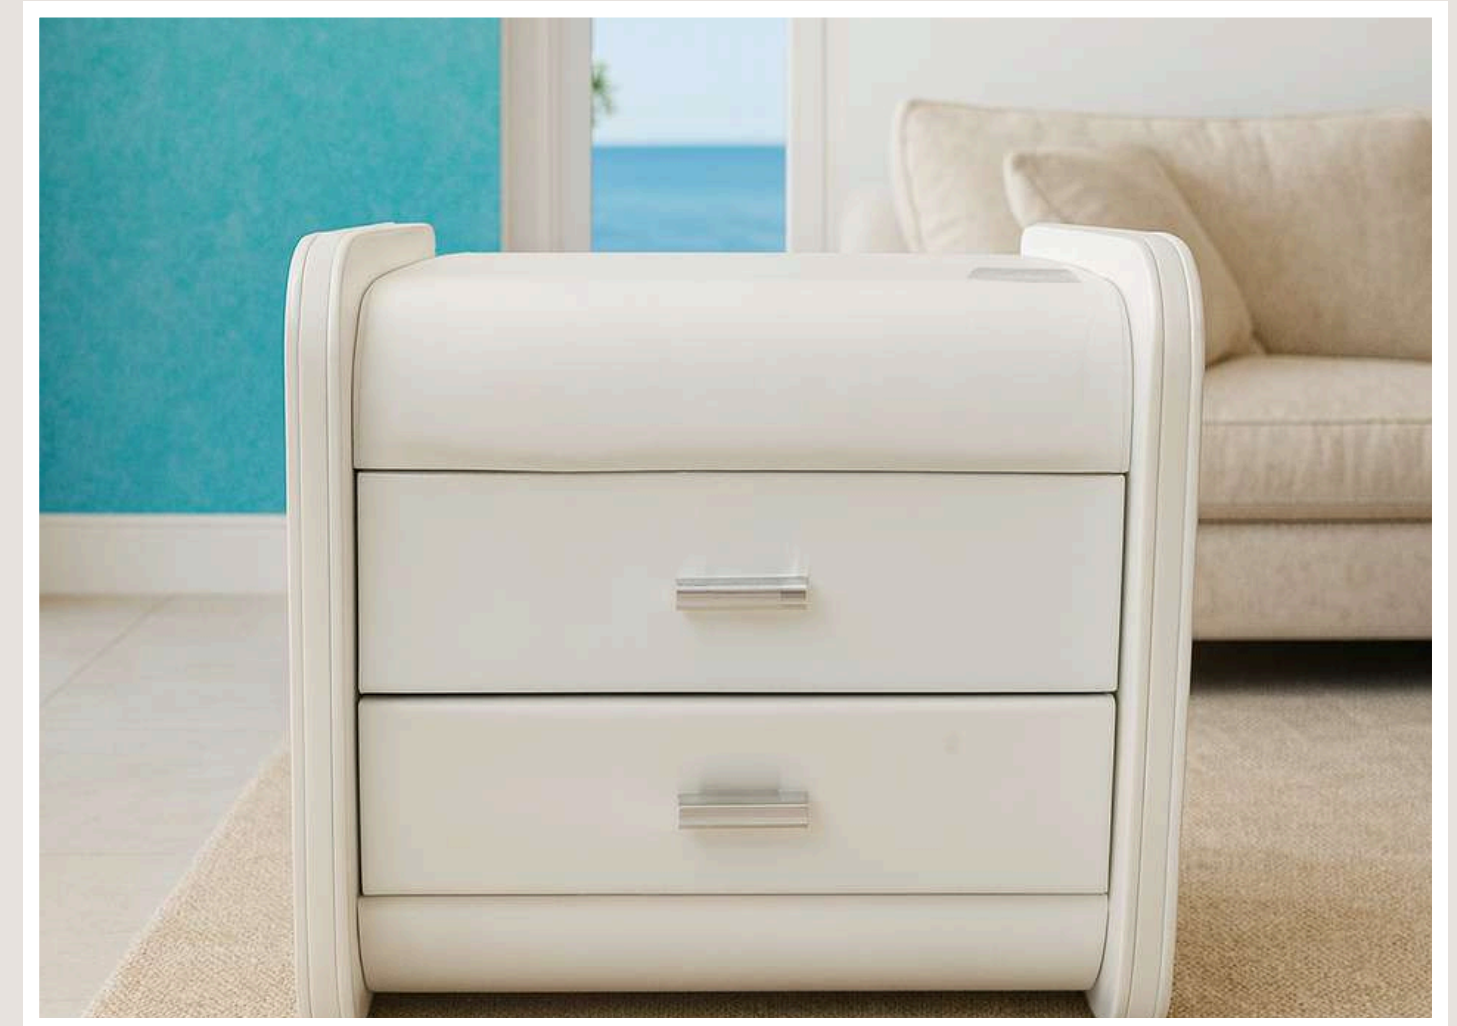

Modern Wooden Bed-side Table

MODEL NO : C01 BLUE

Design Style: Bed Side Table

Material : Pine Wood & Leather

Storage: 2 drawer

Modern Wooden Bed-side Table

MODEL NO : C01/16 White

Design Style: Bed Side Table

Material : Pine Wood & Leather

Storage: 2 drawer