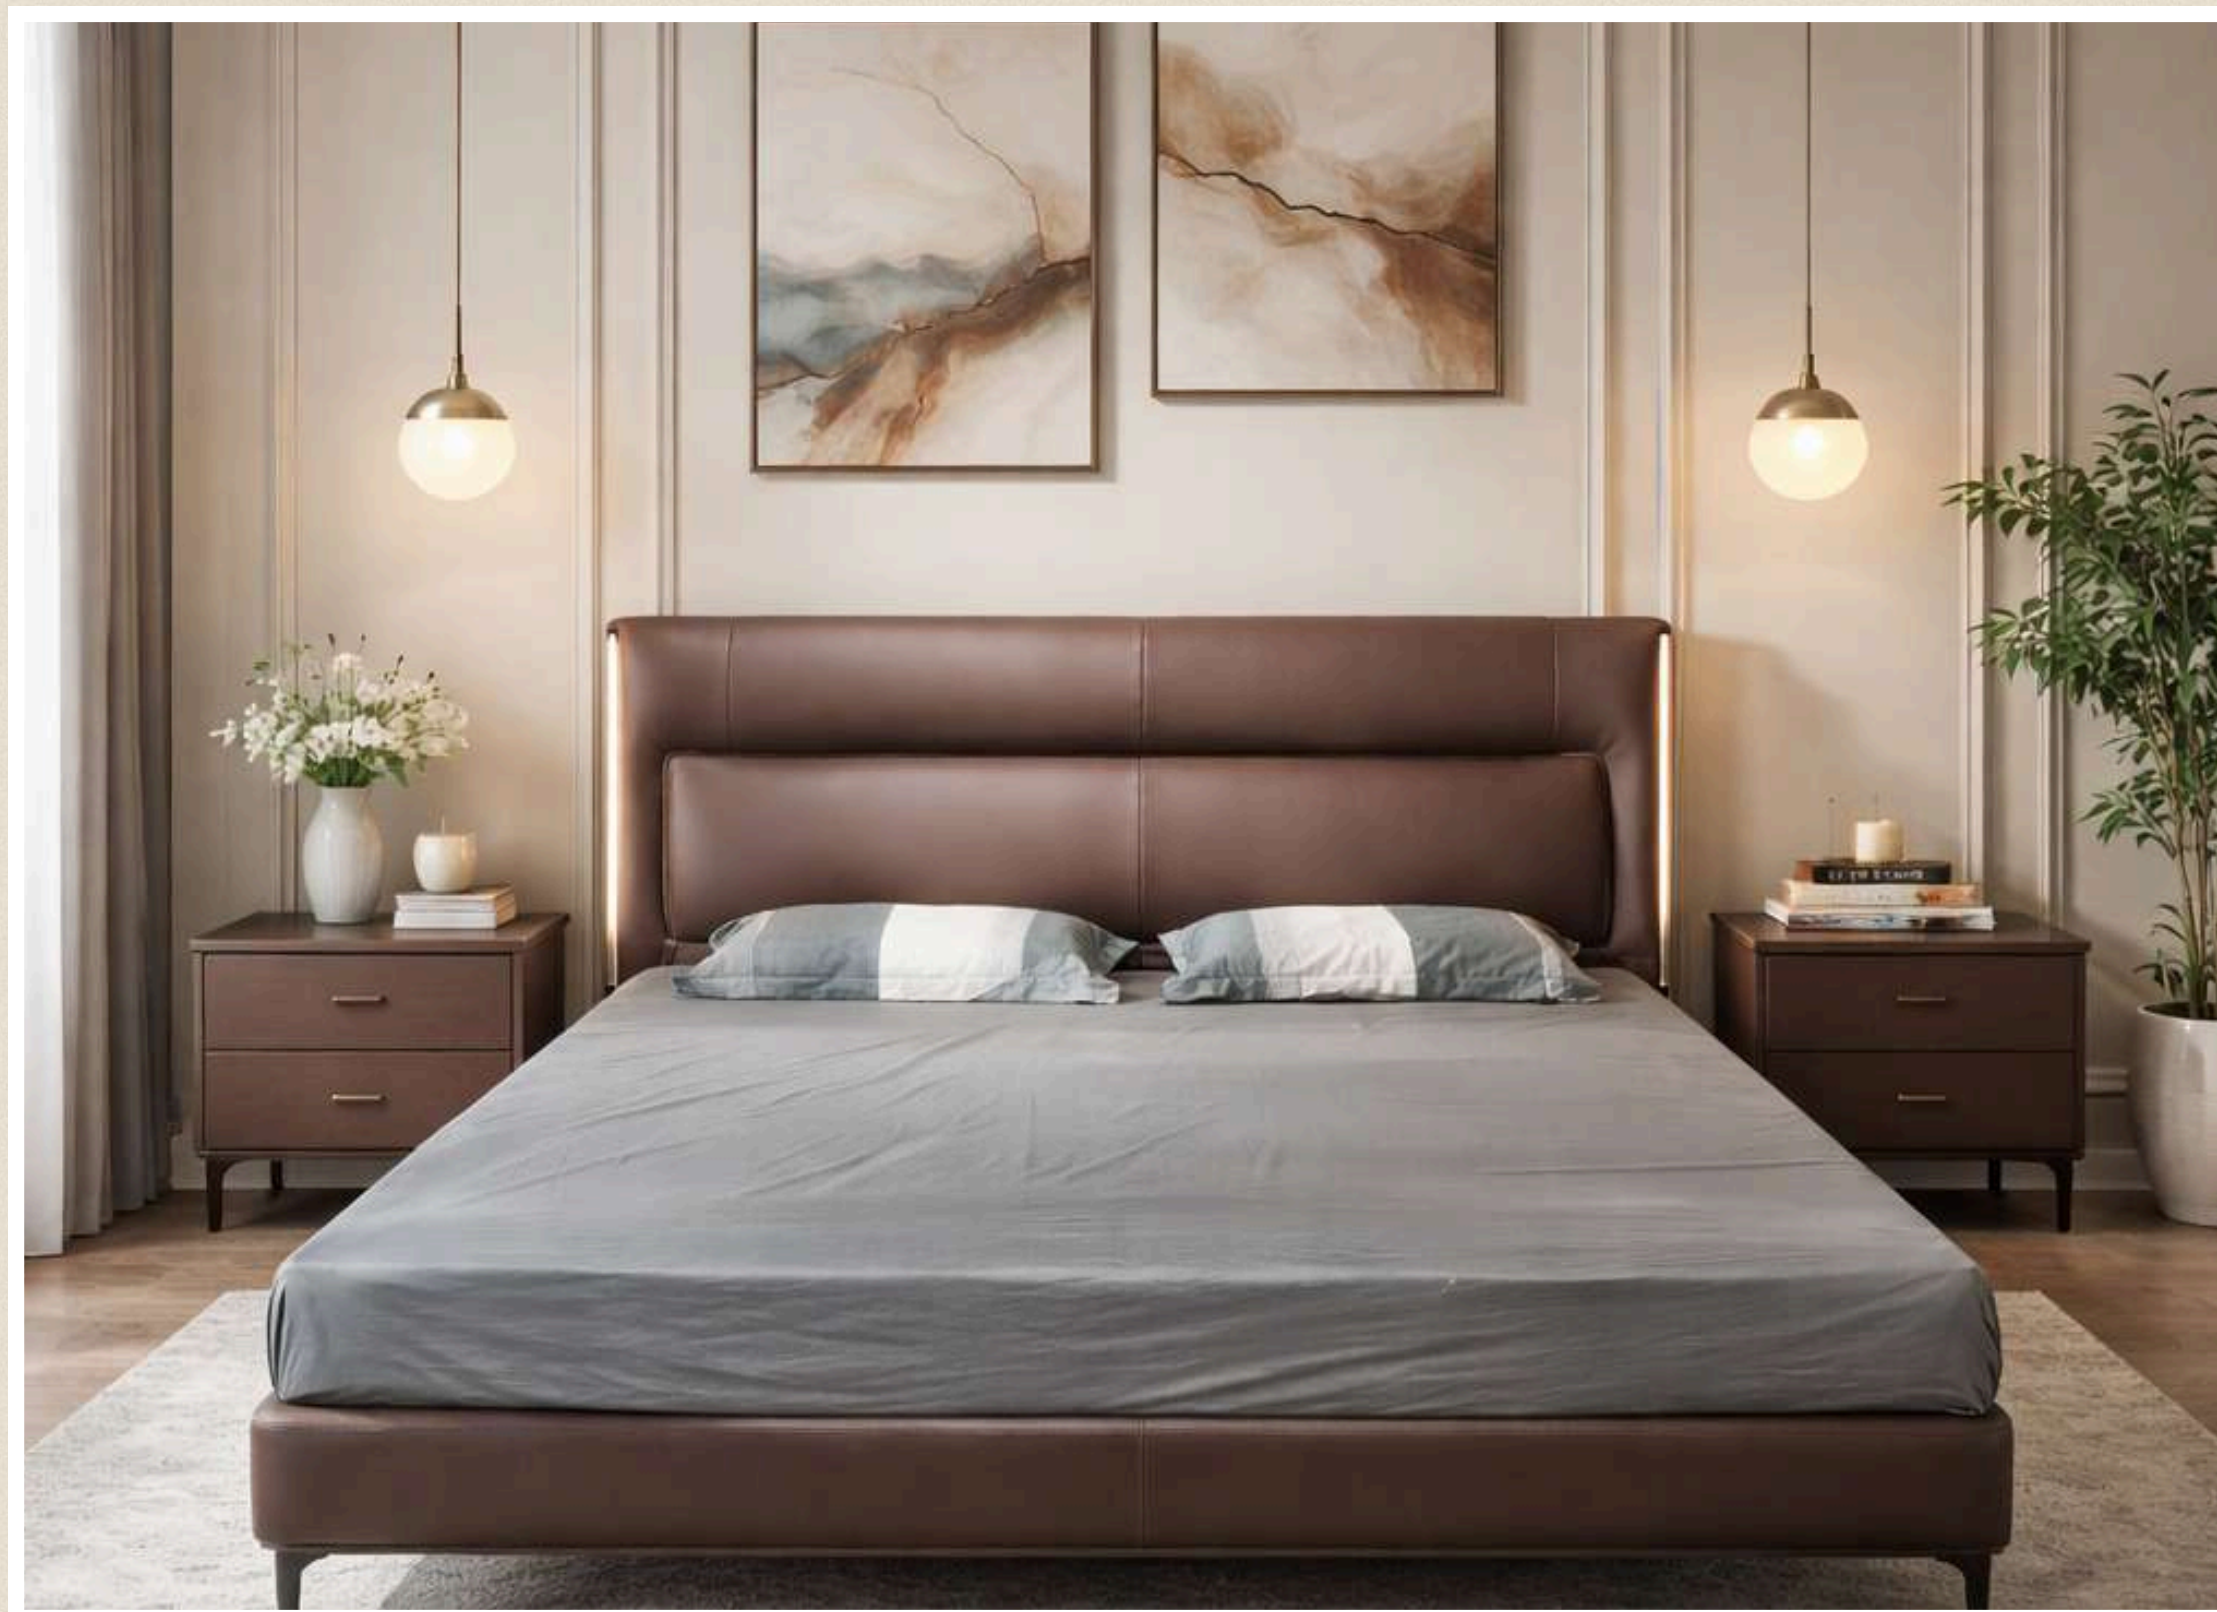

KING SIZE BED

MODEL NO : Q117

Material : Solid Wood & Leather

Dimensions : 6' X 6'6"

Finish : Leather