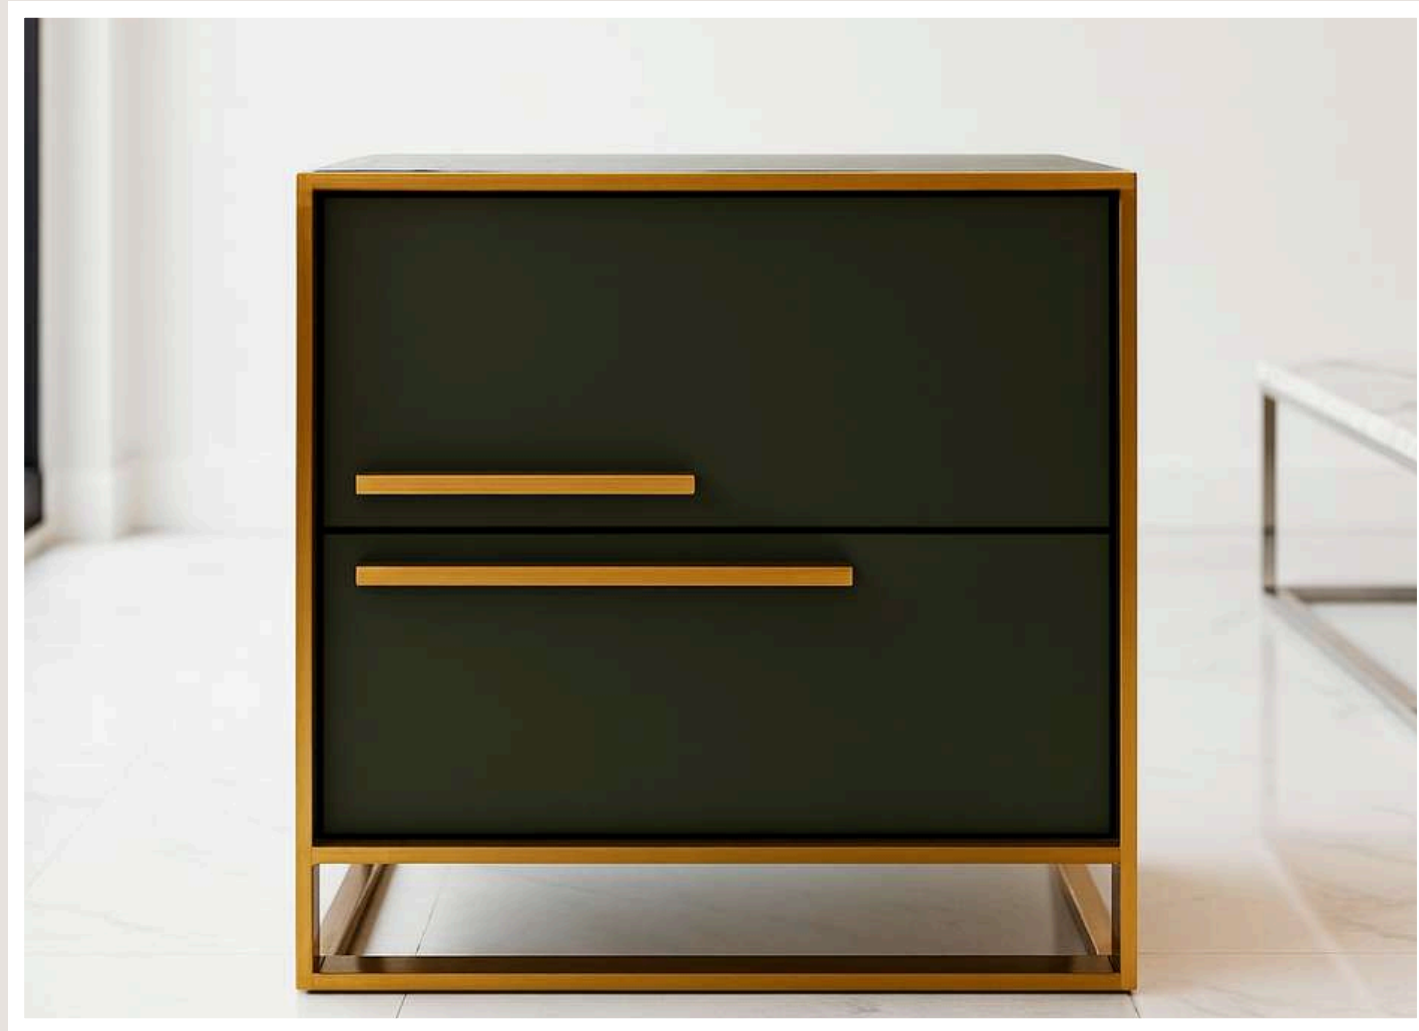

Modern Wooden Bed-side Table

MODEL NO : 8008/02

Design Style: Bed Side Table

Material : Pine Wood

Storage: 2 drawer

Modern Wooden Bed-side Table

MODEL NO : 12/01#

Design Style: Bed Side Table

Material : Pine Wood & Micro Fabric

Storage: 2 drawer