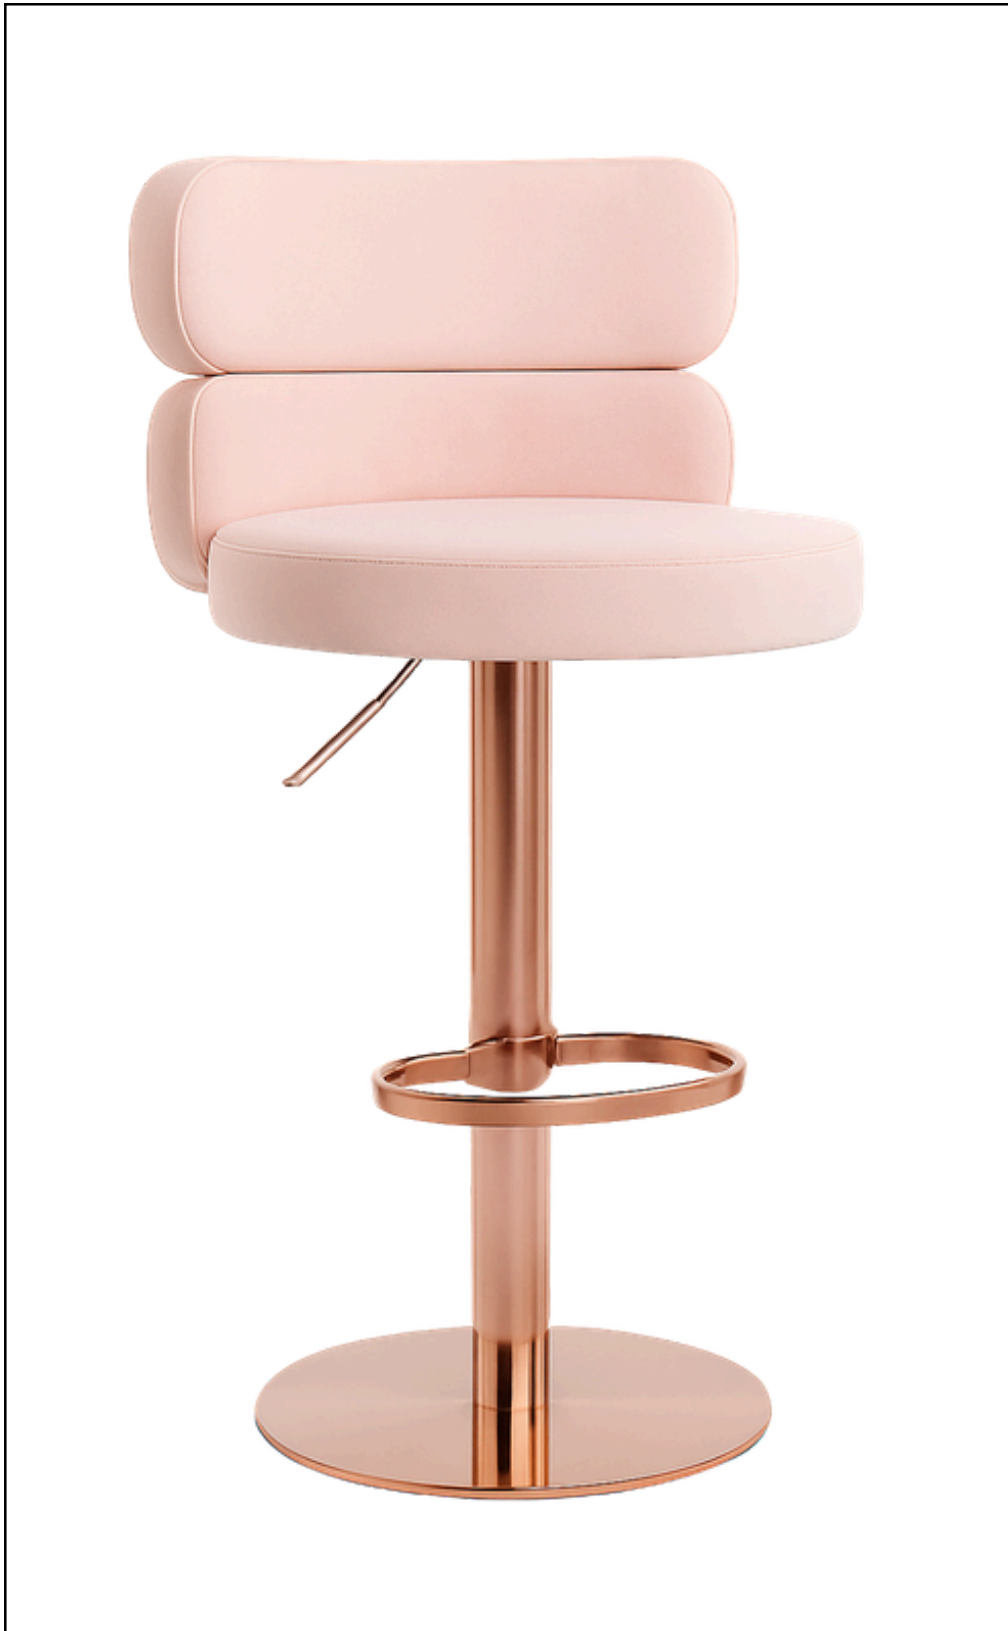

A sleek bar chair with a cushioned tan seat and sturdy stainless-steel base.

**Suitable For:** home bars, cafés, and kitchen islands.

**Model No: BC226**

**Height: Fixed**

---

A sleek bar chair with a cushioned tan seat and sturdy stainless-steel base.

**Suitable For:** home bars, cafés, and kitchen islands.

**Model No: BC213A**

**Height: Fixed**

---

Modern bar chair with cushioned teal seat and sturdy metal base.

**Suitable For:** home bars, cafés, and kitchen islands.

**Suitable For:** home bars, cafés, and kitchen islands.

**Model No: 136-18**

**Height: Fixed**

---

Modern bar chair with green cushioned seat and gold legs.

**Suitable For:** home bars, cafés, and kitchen islands.

**Model No:** BC352

**Height:** Adjustable

**Colour Options:** ● ●

Adjustable bar chair with cushioned seat .

**Suitable For:** home bars, cafés, and kitchen islands.

**Model No: NT1238**

**Height: Fixed**

---