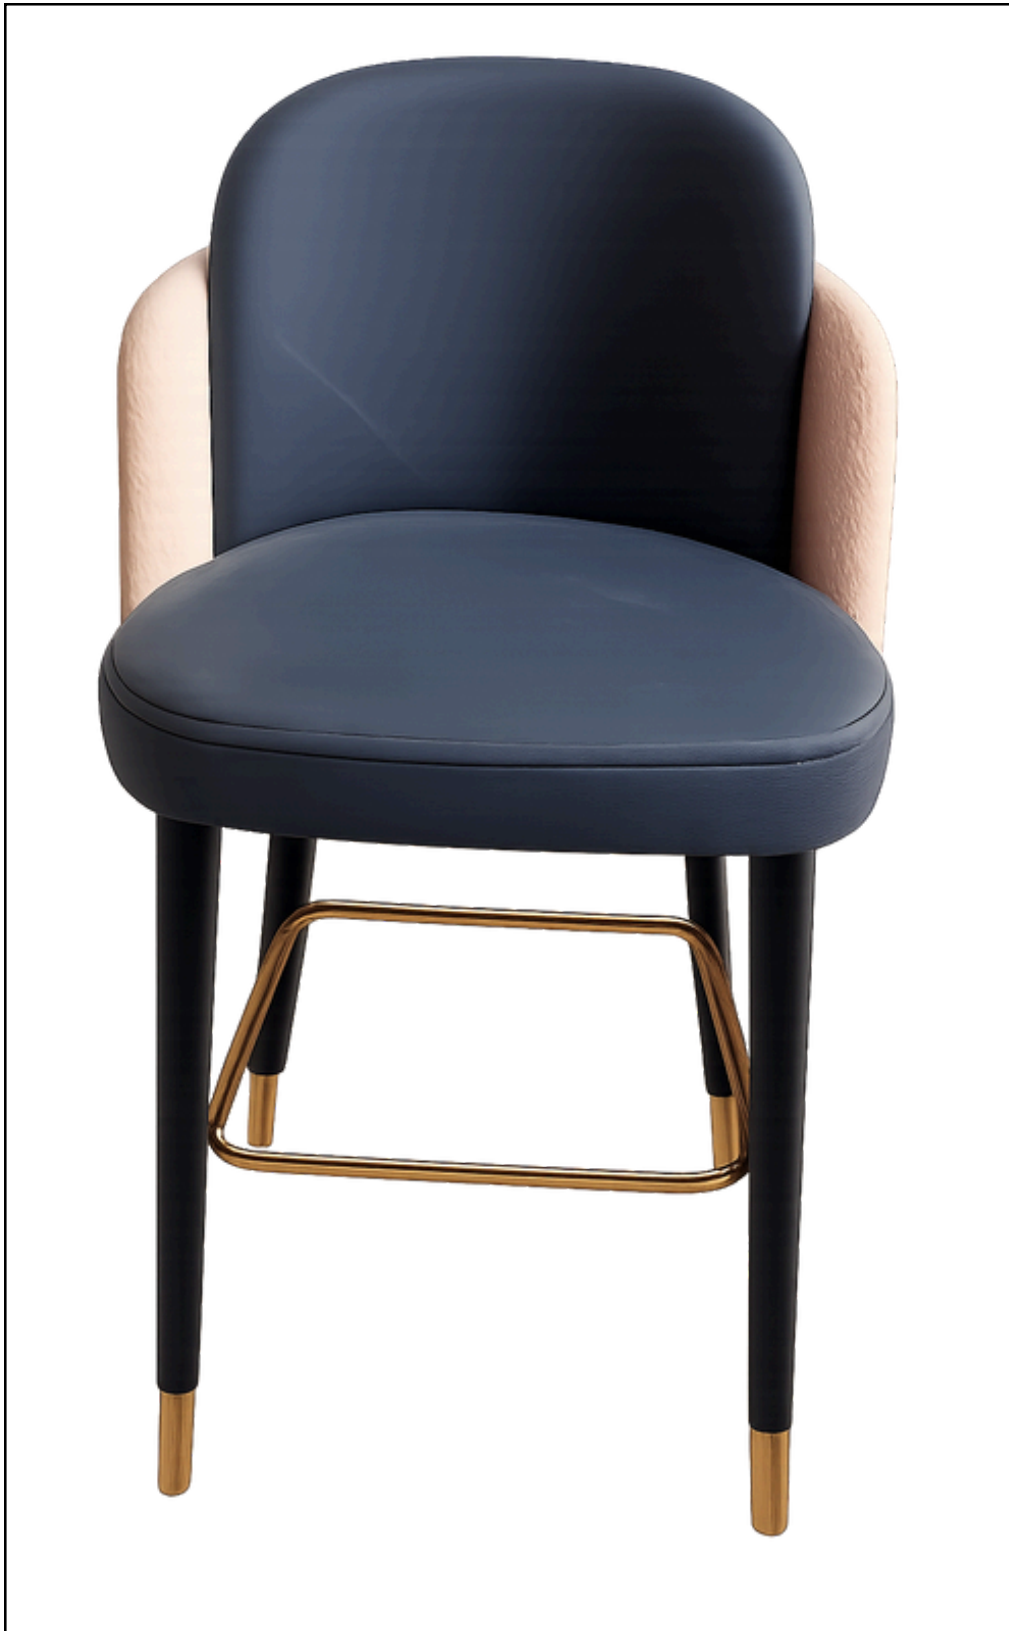

A sleek bar chair with a cushioned tan seat and sturdy stainless-steel base.

**Suitable For:** home bars, cafés, and kitchen islands.

**Model No: BC226**

**Height: Fixed**

---

A sleek bar chair with a cushioned tan seat and sturdy stainless-steel base.

**Model No:** T-225B-3/H-4

**Height:** Fixed

---

Modern bar chair with molded design in warm brown finish.

**Suitable For:** home bars, cafés, and kitchen islands.

**Model No: 1058**

**Height: Adjustable**

Adjustable bar chair with cream seat and wooden back.

**Suitable For:** home bars, cafés, and kitchen islands.

**Model No: 136-18**

**Height: Fixed**

---

Modern bar chair with green cushioned seat and gold legs.

**Suitable For:** home bars, cafés, and kitchen islands.

**Model No:** BC352

**Height:** Adjustable

**Colour Options:** ● ●

Adjustable bar chair with cushioned seat .

**Suitable For:** home bars, cafés, and kitchen islands.

**Model No: NT1238**

**Height: Fixed**

---