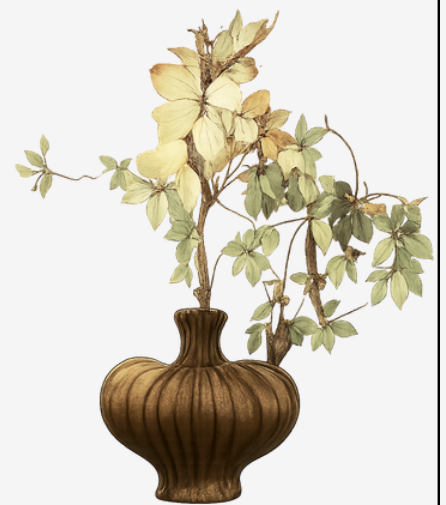

MODEL NO :HDE-100
Decorative Goblet Glass

MODEL NO :HDE-27
Champagne Glass

MODEL NO :HDE-102
DECORATIVE CERAMIC JAR

MODEL NO :HDE-102
DECORATIVE CERAMIC JAR

MODEL NO : E-27
Laundry Basket

PRODUCT: SP6
Pineapple-Style Decorative
Accent Vase