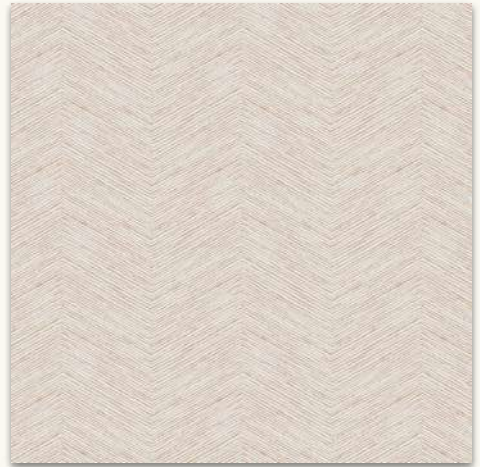

VC 1225 24

Technical Information

Product : *Chevron Tide*
Size : 1MTR x 5MTR

Straight Match

Spongeable

Paste The Wall