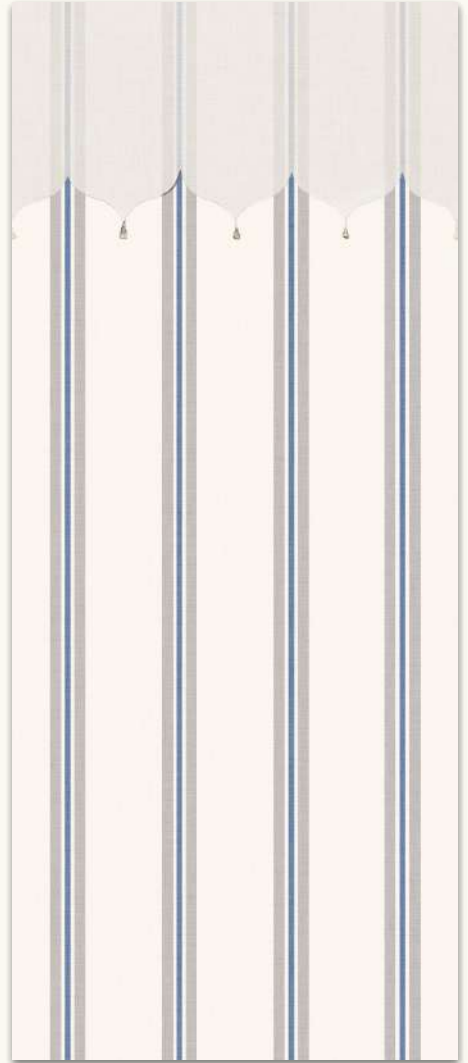

VC 1225 35

Technical Information

Product : Regency Arch
Size : 1MTR x 5 MTR

Straight Match

Spongeable

Paste The Wall