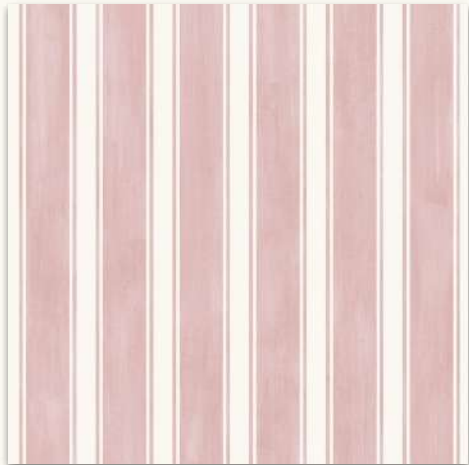

VC 1225 21

Technical Information

Product : Tonal Timber
Size : 1MTR x 5MTR

Straight Match

Spongeable

Paste The Wall