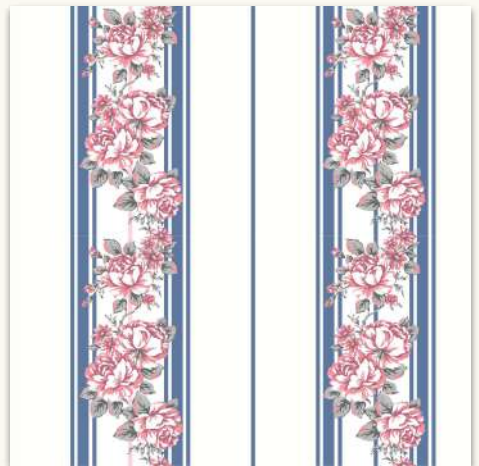

Rosé Garden

(4 Colorways)

Rosé Garden is a graceful stripe-based floral design that blends delicate rose blossoms with gentle vertical lines in a soothing pastel palette. The flowing florals add a romantic charm, while the structured stripes bring balance and visual height to the space. Designed to feel light, warm, and timeless, this wallpaper is perfect for bedrooms, powder rooms, boutique spaces, and refined living areas.

VC 1225 18