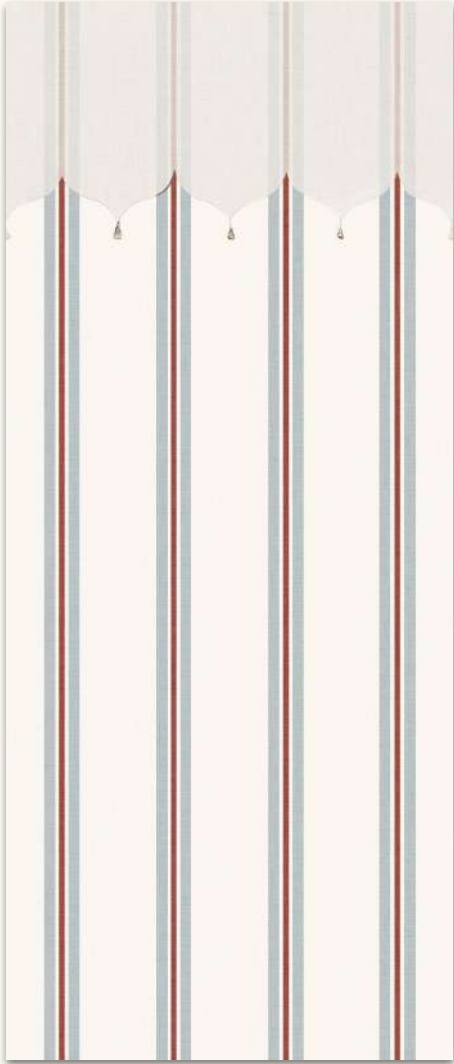

VC 1225 34

Technical Information

Product : Regency Arch
Size : 1MTR x 5 MTR

Straight Match

Spongeable

Paste The Wall