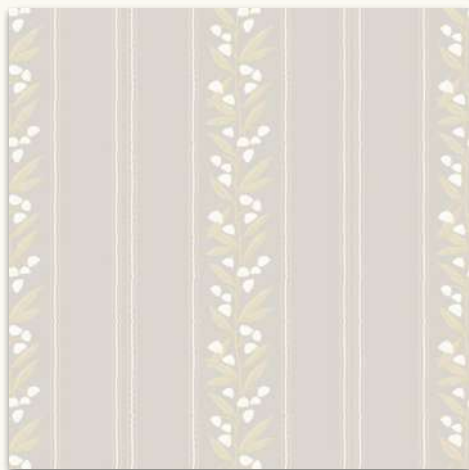

VC 1225 10

Technical Information

Product : *Classic Leafline*
Size : 1MTR x 5MTR

Straight Match

Spongeable

Paste The Wall