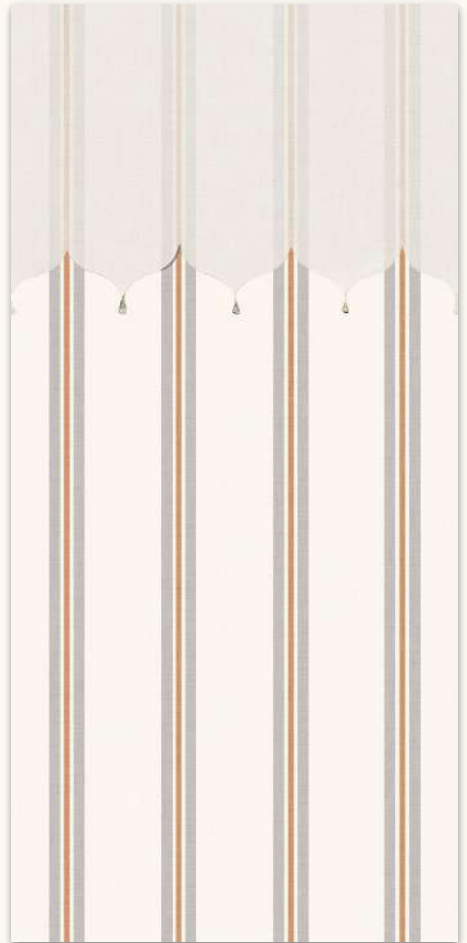

Regency Arch

(4 Colorways)

Modern structure meets heritage charm. Introducing Regency Arch. This isn't just a stripe; it's an architectural transformation. Featuring a delicate scalloped crown and a sophisticated ochre-and-slate palette, it's designed to draw the eye upward and add instant height to your favorite rooms. Perfect for the dining room that hosts your best memories or the entryway that makes a statement.

VC 1225 33