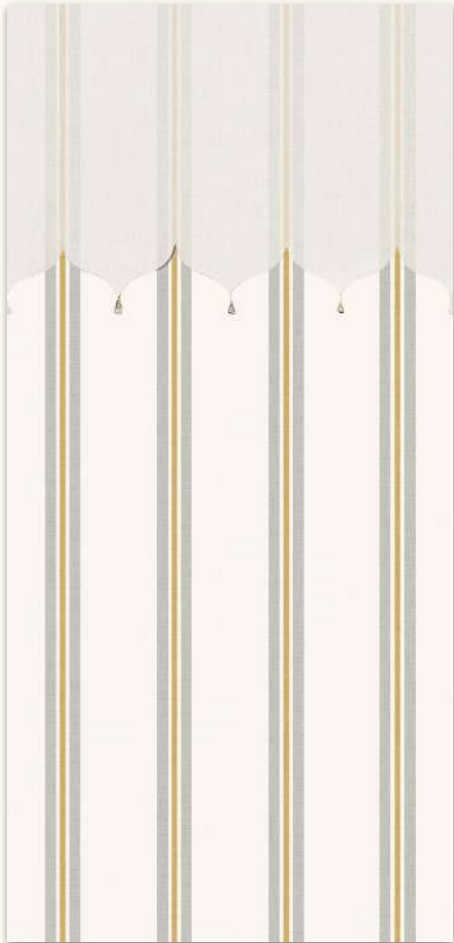

Straight Match

Spongeable

Paste The Wall

Minimal Grid

(4 Colorways)

Minimal Grid is a subtle stripe-based design where fine, closely spaced lines blend seamlessly into a soft textured surface. The understated grid effect adds quiet structure without overpowering the space, creating a calm and refined visual rhythm. Designed in a warm neutral tone, this wallpaper works effortlessly across modern, contemporary, and minimalist interiors. Ideal for living rooms, bedrooms, offices, and hospitality spaces, Minimal Grid offers a timeless backdrop that enhances the space while allowing furniture and décor to stand out.

Spongeable

Paste The Wall

Axis Fade

(4 Colorways)

Axis Fade is a contemporary panel design defined by fine vertical lines that transition smoothly from soft light tones to deeper, earthy hues. The gradual tonal shift creates a sense of movement and depth, making the wall feel dynamic yet balanced. Its linear rhythm adds architectural strength, while the subtle gradient brings warmth and sophistication to the space. Ideal for feature walls, hotel lobbies, luxury residences, and modern commercial interiors, Axis Fade acts as a statement surface that elevates the overall design without overpowering the space.

VC 1225 37

VC 1225 36

VC 1225 38

VC 1225 39

Technical Information

Product : Axis Fade
Size : 1MTR x 5 MTR

Straight Match

Spongeable

Paste The Wall

Regency Arch

(4 Colorways)

Modern structure meets heritage charm. Introducing Regency Arch. This isn't just a stripe; it's an architectural transformation. Featuring a delicate scalloped crown and a sophisticated ochre-and-slate palette, it's designed to draw the eye upward and add instant height to your favorite rooms. Perfect for the dining room that hosts your best memories or the entryway that makes a statement.