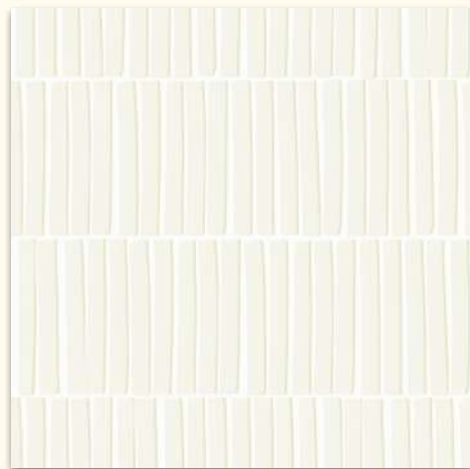

PNP 1225 42

Technical Information

Product : Kolam Roll
Size : 1MTR x 5MTR

Straight Match

Spongeable

Paste The Wall