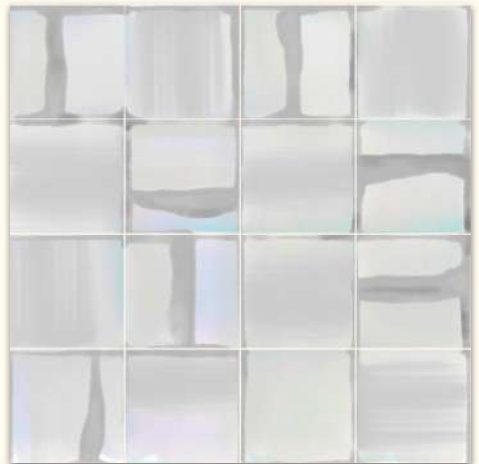

Blushed Squares

(5 Colorways)

Soft, watercolor tiled squares in warm blush and playful tones. Each square reveals a handcrafted, painterly charm perfect for cozy, cheerful, quirky and contemporary spaces.

PNP 1225 41