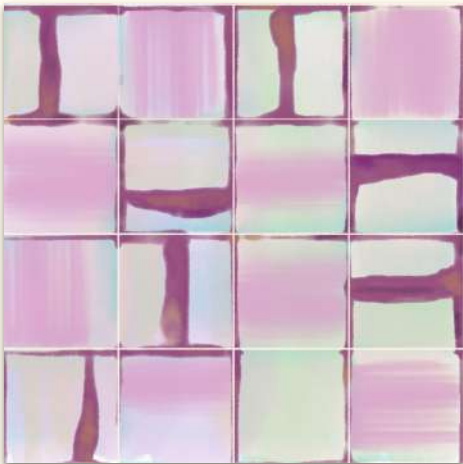

Blushed Squares

(5 Colorways)

Soft, watercolor tiled squares in warm blush and playful tones. Each square reveals a handcrafted, painterly charm perfect for cozy, cheerful, quirky and contemporary spaces.

PNP 1225 32