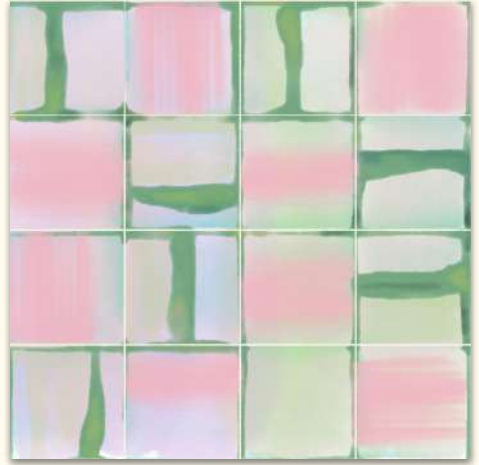

Blushed Squares

(5 Colorways)

Soft, watercolor tiled squares in warm blush and playful tones. Each square reveals a handcrafted, painterly charm perfect for cozy, cheerful, quirky and contemporary spaces.

PNP 1225 27