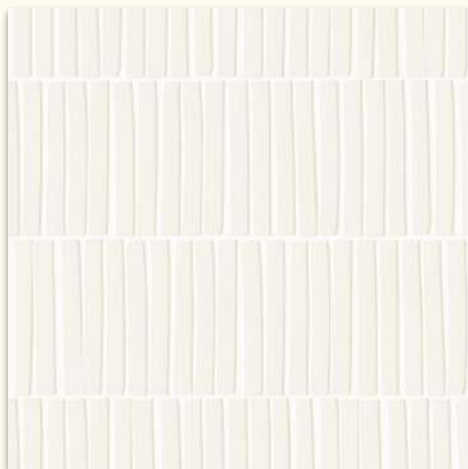

## Slat Strokes

(7 Colorways)

Painted vertical tile pattern with hand-brushed, slightly irregular narrow strokes forming aligned slats on a soft off-white ground. Subtle texture from visible brush marks and light pigment variation, balanced negative space, and gentle vertical rhythm.

[PNP 1225 44](#)

PNP 1225 46

PNP 1225 47

PNP 1225 48

PNP 1225 43

PNP 1225 42

PNP 1225 45

## Gridwoven Hemp

(8 Colorways)

Gridwoven Hemp is a refined, eco-conscious wallpaper collection inspired by the natural texture and understated elegance of hemp fabric. Featuring a subtle orthogonal grid weave motif, the collection brings warm, tactile character and modern simplicity to interiors, making it perfect for residential and commercial spaces seeking a calm, sustainable look.