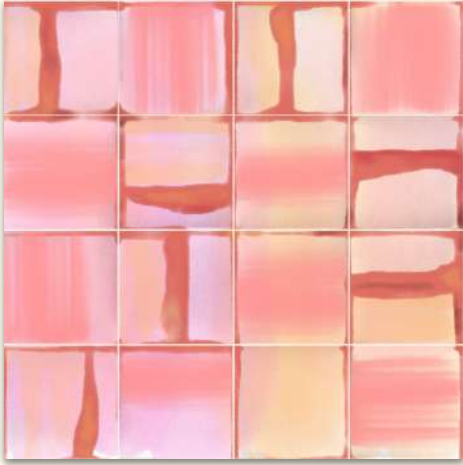

## Slat Strokes

(7 Colorways)

Painted vertical tile pattern with hand-brushed, slightly irregular narrow strokes forming aligned slats on a soft off-white ground. Subtle texture from visible brush marks and light pigment variation, balanced negative space, and gentle vertical rhythm.

## Gridwoven Hemp

(8 Colorways)

Gridwoven Hemp is a refined, eco-conscious wallpaper collection inspired by the natural texture and understated elegance of hemp fabric. Featuring a subtle orthogonal grid weave motif, the collection brings warm, tactile character and modern simplicity to interiors, making it perfect for residential and commercial spaces seeking a calm, sustainable look.

## Whispered Waves

(7 Colorways)

A serene wallpaper blending hand drawn scribbled lines with a soft linen wash. Gentle undulating strokes create subtle movement while a muted, warm palette keeps the look calming and versatile. From a distance it reads as a tranquil solid; up close it reveals delicate texture and artisan detail—perfect for bedrooms, lounges, and minimalist interiors seeking understated elegance.

# Blushed Squares

(5 Colorways)

Soft, watercolor tiled squares in warm blush and playful tones. Each square reveals a handcrafted, painterly charm perfect for cozy, cheerful, quirky and contemporary spaces.