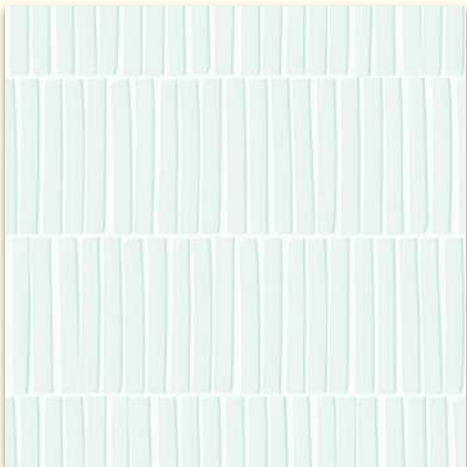

Slat Strokes

(7 Colorways)

Painted vertical tile pattern with hand-brushed, slightly irregular narrow strokes forming aligned slats on a soft off-white ground. Subtle texture from visible brush marks and light pigment variation, balanced negative space, and gentle vertical rhythm.

PNP 1225 46