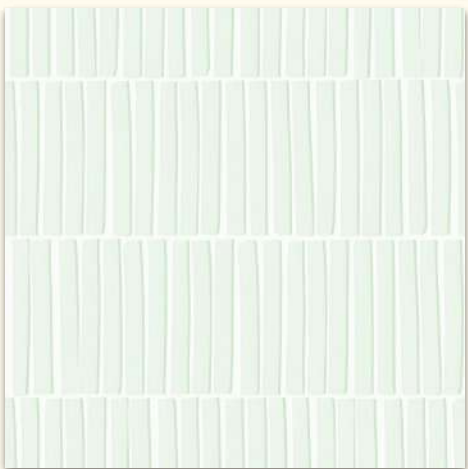

PNP 1225 45

Technical Information

Product : Kolam Roll
Size : 1MTR x 5MTR

Straight Match

Spongeable

Paste The Wall