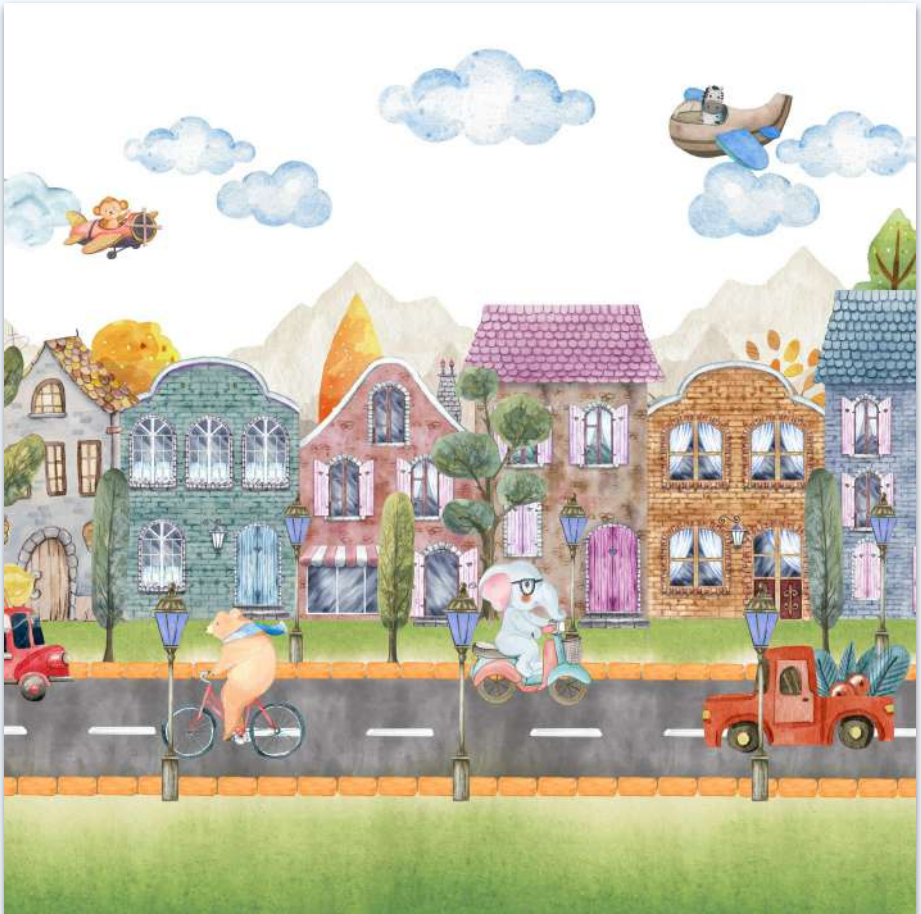

LN 1225 03

Technical Information

Product : Skybound Stories
Size : Customize

Straight Match

Spongeable

Paste The Wall

Aerial Explorers

Take to the skies with our "Aerial Explorers" wallpaper. This enchanting repeat pattern tells the story of a curious monkey in a vintage biplane, a peaceful panda drifting on a balloon, and a cast of friends soaring through a soft blue sky. With its delicate watercolor textures and fluffy clouds, this design turns your nursery into a dreamy horizon where imagination knows no bounds. It's the perfect backdrop for bedtime stories about grand adventures above the clouds.

Paste The Wall

Once Upon a street

Once Upon a Street brings a charming neighborhood to life with colorful homes, playful vehicles, and everyday little adventures. Designed in a soft storybook style, this wallpaper sparks curiosity and imagination while creating a happy, comforting atmosphere. Perfect for kids' bedrooms, play areas, and learning spaces, it turns walls into a delightful tale of daily life and discovery.