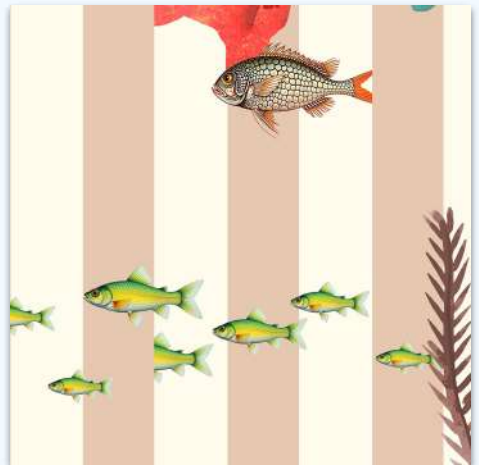

Aquatic Stripes

The "Aquatic Stripes" wallpaper combines the soothing elements of the ocean with a playful twist. The design features bold, colorful stripes in shades of blue, turquoise, and soft pastels, evoking the peaceful yet lively nature of the ocean waves. Between these stripes, playful sea creatures like jellyfish, starfish, and vibrant fish swim across the design, bringing a sense of joy and adventure to any room.

LN 1225 27