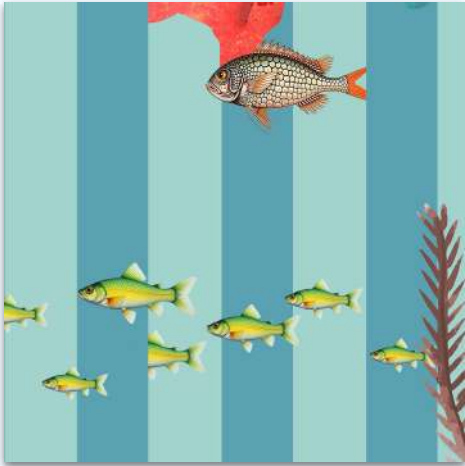

[LN 1225 29](#)

Technical Information

Product : Tiny Pirate's Cove
 Size : Customize

Straight Match

Spongeable

Paste The Wall

Aquatic Kid

Transform your child's room into an underwater adventure with this Aquatic Life Wallpaper. Painted in a soft watercolor style, the design features a variety of colorful fish like clownfish and angelfish, swimming through vibrant coral reefs. Friendly sea creatures like turtles, Whale, and Stingray add playful elements to the scene. With a calming blue and turquoise backdrop, the design brings the peaceful movement of the ocean to life. The gentle colors and fluid strokes make this wallpaper a perfect choice for creating a serene, imaginative space where children can explore the wonders of marine life.

LN 1225 30

Technical Information

Product : Aquatic Kid
Size : Customize

Straight Match

Spongeable

Paste The Wall

Aquatic Stripes

The "Aquatic Stripes" wallpaper combines the soothing elements of the ocean with a playful twist. The design features bold, colorful stripes in shades of blue, turquoise, and soft pastels, evoking the peaceful yet lively nature of the ocean waves. Between these stripes, playful sea creatures like jellyfish, starfish, and vibrant fish swim across the design, bringing a sense of joy and adventure to any room.