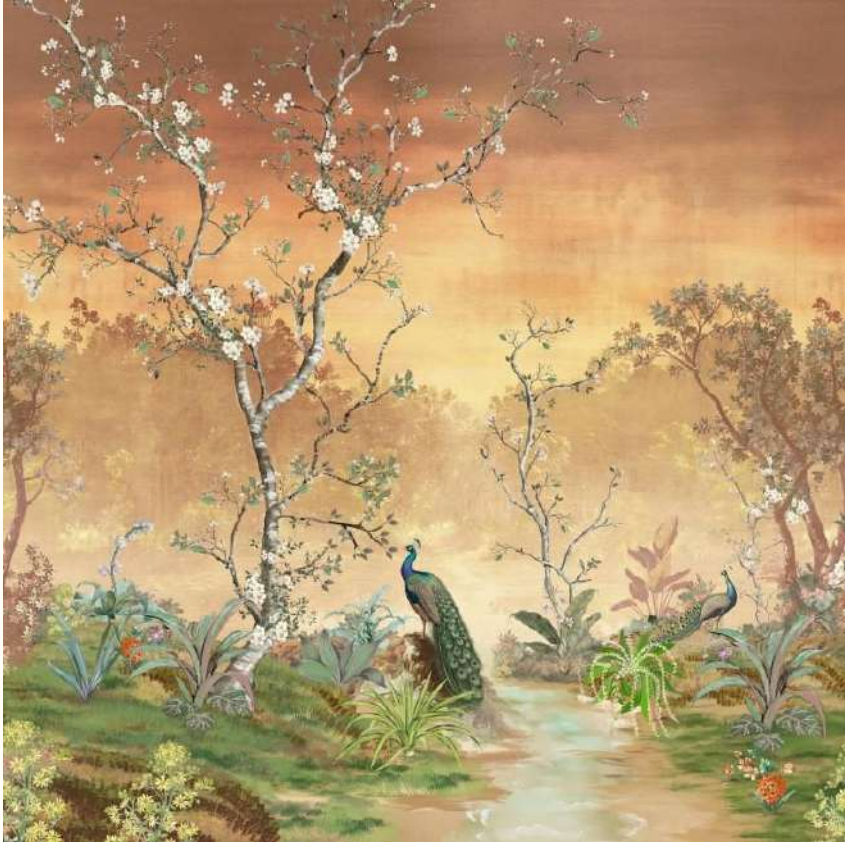

Enchanted Grove

(1 Colorways)

Enchanted Grove captures the stillness of early dawn, where blooming branches and graceful peacocks come together in a timeless courtyard. Rooted in the essence of the Indian aangan, this design brings softness, serenity, and subtle beauty to every space.

[ANG202531](#)

Technical Information

Product : Enchanted Grove
Size : Customize

Straight Match

Spongeable

Paste The Wall