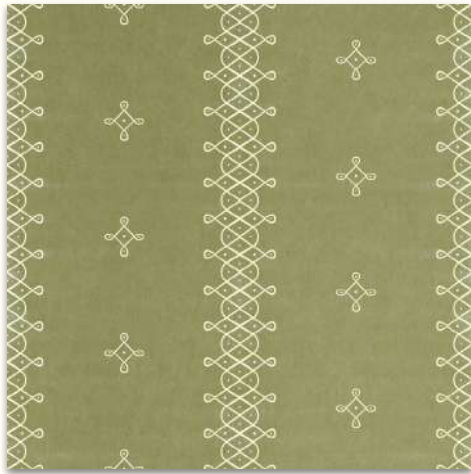

ANG202505

Technical Information

Product : Kolam Roll
Size : 1mtr x 5mtr

Straight Match

Spongeable

Paste The Wall