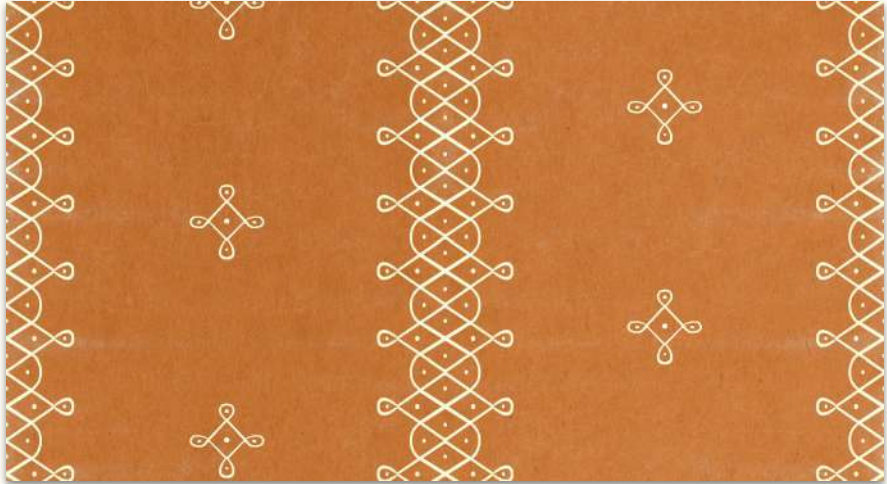

Kolam

(5 Colorways)

The Kolam design is a traditional South Indian art form, created using a series of geometric patterns and intricate line work. This design brings a sense of harmony, balance, and beauty to the space, reflecting the auspiciousness of the environment.

[ANG202503](#)