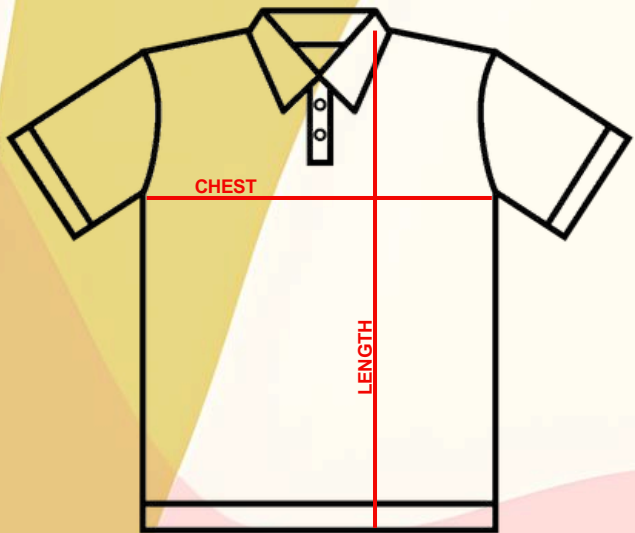

*Shades may slightly vary

*ALL THE MEASUREMENTS ARE IN INCHES

SIZE CHART

SIZE	XS	S	M	L	XL	XXL	XXXL
CHEST	17	18	19	20	21	22	23
LENGTH	25	26	27	28	29	30	31

TEXNEUTRAL

GSTIN : 33HKNPR0160J1ZW

Join us in life's moments