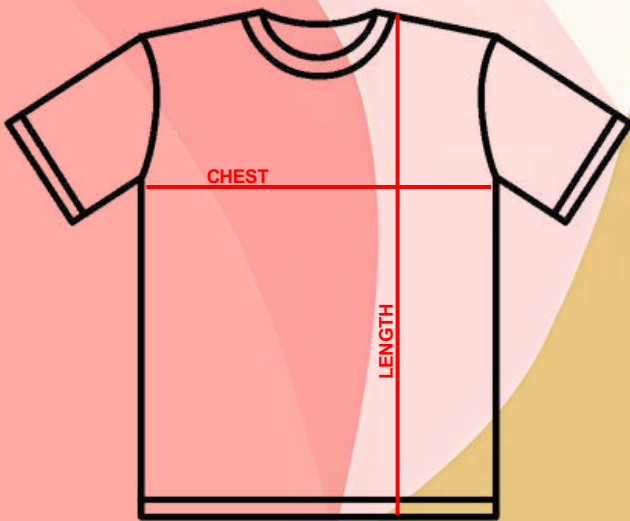

A black outline of a t-shirt with a collar, centered in the middle of the page. The background consists of large, overlapping, wavy shapes in shades of yellow, orange, and red.

TEXNEUTRAL

◀◀◀◀◀ *Customize | Quality | Comfort* ▶▶▶▶▶

*Shades may slightly vary

DENSE STRUCTURED FABRIC

FRENCH TERRY
LOOP KNIT

COMBED
COTTON

240 GSM
UNRISING

300 GSM
RISING

LOOP KNIT SHADES

	Mint Green		Navy Blue
	Light Aqua Blue		Dark Green
	Onion Pink		Grey Melan..1
	Dusty Blue		Grey Melan..2
	White		Turquoise Bl..
	Teal Green		Purple
	Beige / Sand		Hot Pink
	Orchid Purple		Brick Red
	Olive		Midnight Blue
	Rose Pink		Pink
	Coral Red		Mauve Pink
	Sky Blue		Midnight Green
	Maroon		Crimson Red
	Dark Olive		Salmon Pink
	Powder Blue		Scarlet Red
	Blush Pink		Yellow
	Neon Yellow		Grey
	Royal Blue		Neon Green
	Charcoal Mel...		Medium Grey
	White Melange		Brown
	Bright Yellow		Slate Blue
	Burgundy		Aqua Blue
	Army Green		Dark Brown
	Tom Red		Camel
	Black		

*Shades may slightly vary

*ALL THE MEASUREMENTS ARE IN INCHES

SIZE CHART

SIZE	XS	S	M	L	XL	XXL	XXXL
CHEST	17	18	19	20	21	22	23
LENGTH	25	26	27	28	29	30	31

TEXNEUTRAL

GSTIN : 33HKNPR0160J1ZW

Join us in life's moments