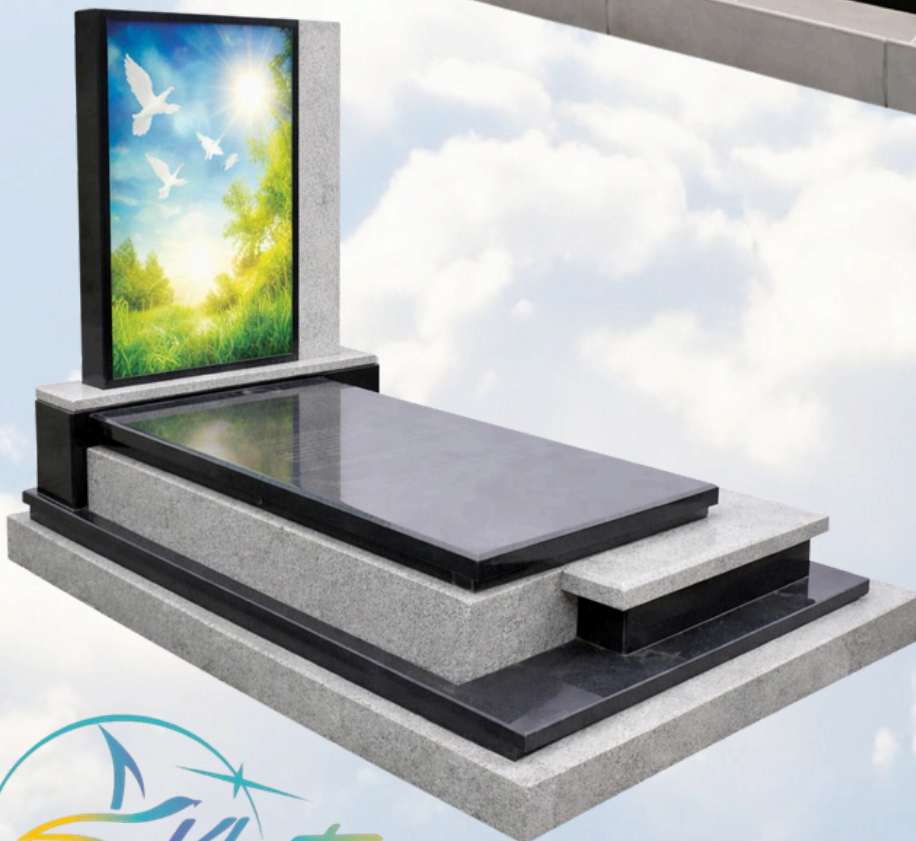

All prices are excluding tiled
or sandstone foundations.

KTN104-G

Rtb. Black & Rose

R59 000

Zim. Black & Rose

R85 000