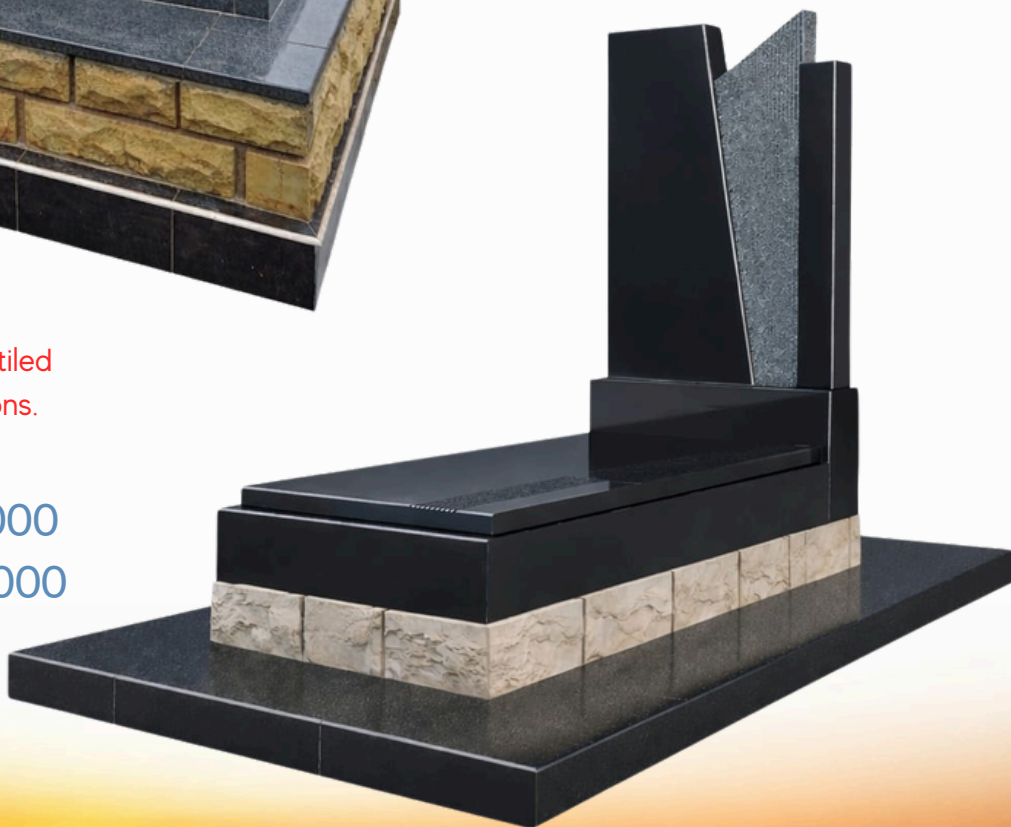

All prices are excluding tiled or sandstone foundations.

KTN084

Rtb. Black & Monumental Rose

R88 000

Zim. Black & Monumental Rose

R154 000

All prices are excluding tiled or sandstone foundations.

KTN085

Rtb. Black R38 000

Zim. Black R60 000