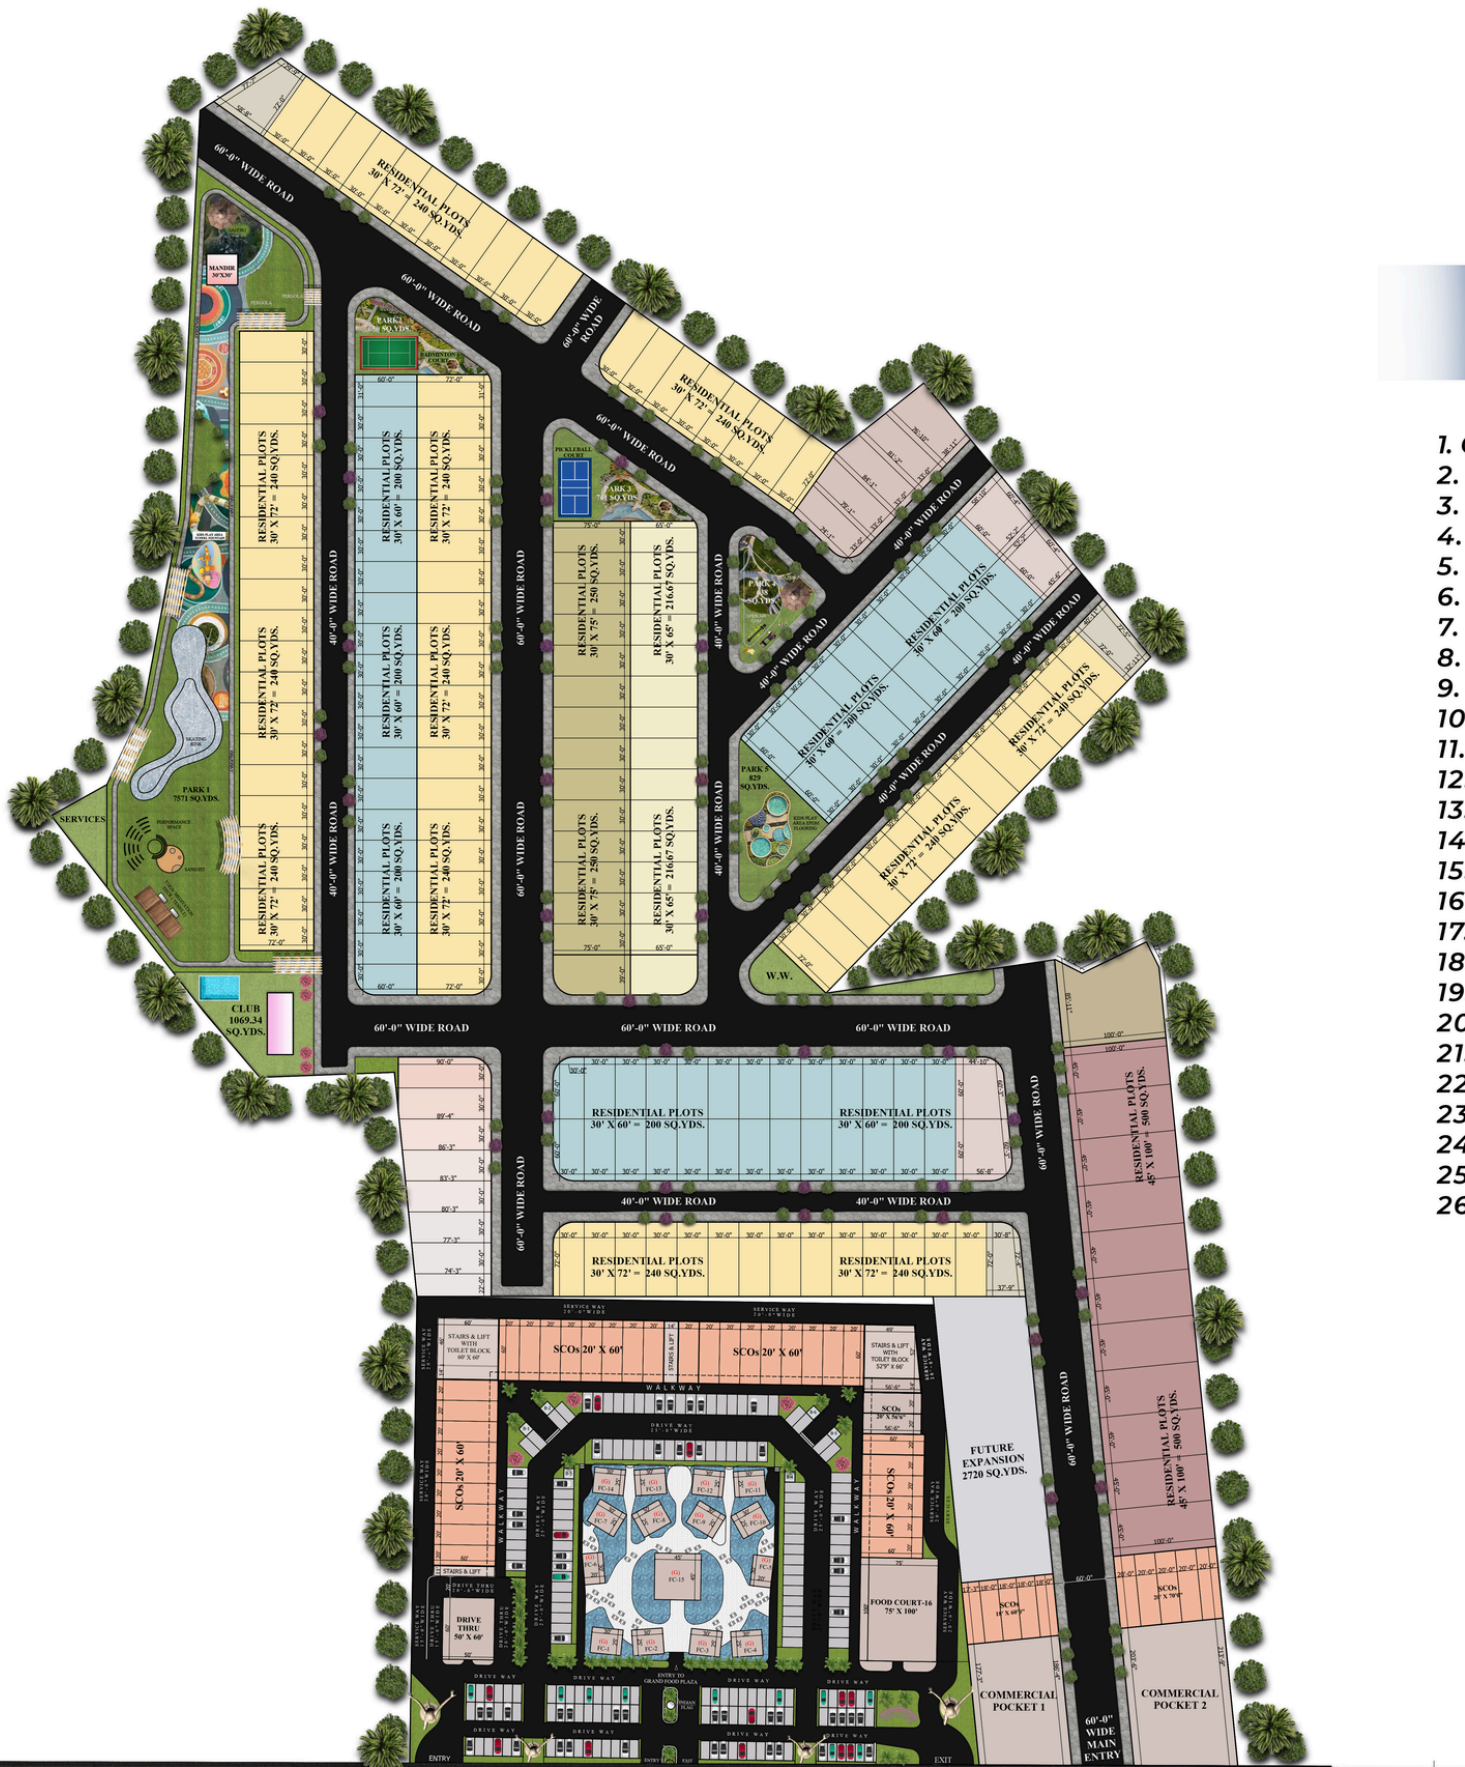

LEGENDS

1. Gated & Secured Community
2. Led Street Lights
3. All in One Clubhouse
4. Open Air Gym
5. 40 to 60 ft. Wide Internal Roads
6. Ample Parking Space
7. Kids Play Area
8. Yoga and Meditation Area
9. 24x7 CCTV Security
10. Daily Need Shops
11. Jogging & Walking Track
12. Kids EPDM
13. Kids Tunnel Fountain
14. Yoga & Meditation Area
15. Open Air Gym
16. Gazebo
17. Pickle Ball Court
18. Badminton Court
19. Skating Rink
20. D.A.T
21. Sand Pit
22. Pergola
23. Mandir
24. Pool Area
25. CCTV
26. EV Charging points.

TOWARDS AHMEDABAD >>

262 FEET WIDE EXPRESSWAY BHAVNAGAR - AHMEDABAD

<< TOWARDS BHAVNAGAR

DESIGNED BY:

SPACE
ARCHITECTS