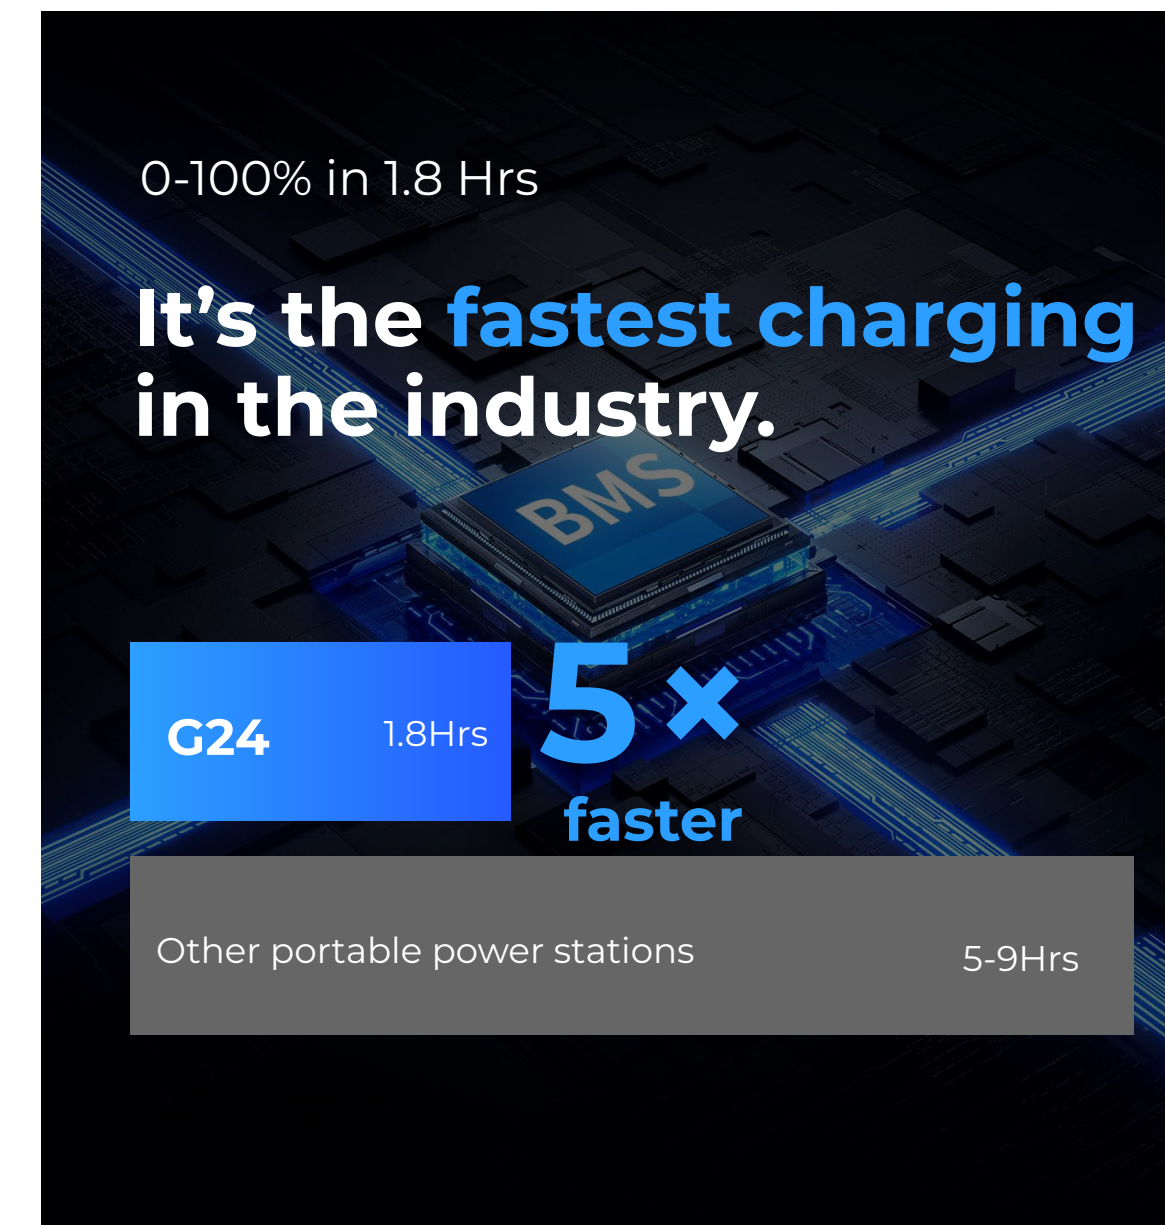

# The Power to Create Unlimited Possibilities

With a 2048Wh battery capacity and 3000W of continuous output power, the G24 Pro can easily meet the clean energy needs of your various types of load equipment in any situation.