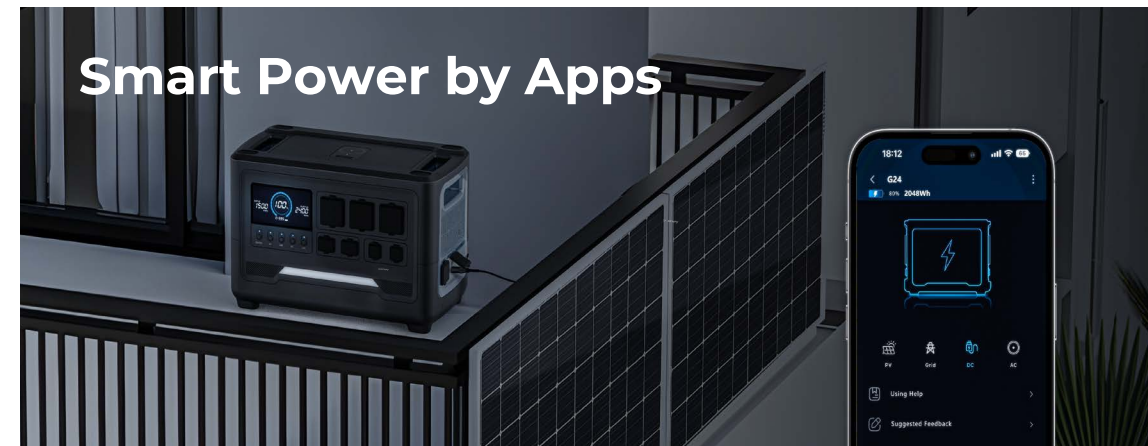

# The Power to Create Unlimited Possibilities

With a 2048Wh battery capacity and 3000W of continuous output power, the G24 Pro can easily meet the clean energy needs of your various types of load equipment in any situation.