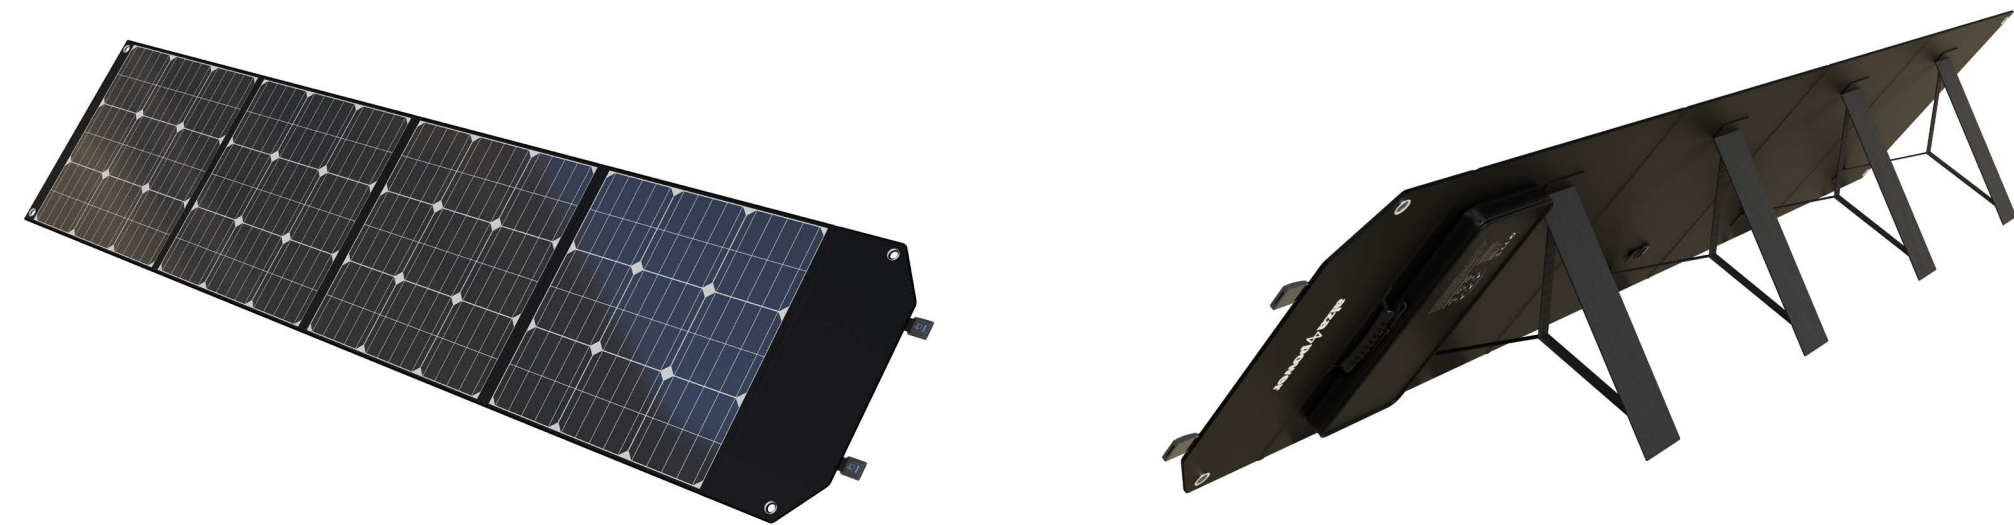

G24 Pro

AC Output: Rated power 3,000W
Peak power 6,000W

Capacity: 2048Wh (51.2V /40Ah)

Supports solar panel charging.

Technical Specifications

AC Output Voltage Range: 100-120V~/60Hz or 220-240V~/50Hz

DC Output: 2 * USB-A QC3.0
2 * USB-C PD3.1 Max140W

XT60 Output: 12V / 10A

Car Charger Output: 12V / 10A

Wireless Charger Output: Rated Power 15W

AC Input: 100-120V/Max 1500W or 220-240V /Max 2000W

Solar/MPPT input(XT60): 12-80V/20A Max 1600W

Weight: Approx25 kg

Dimensions: 510×350×382mm