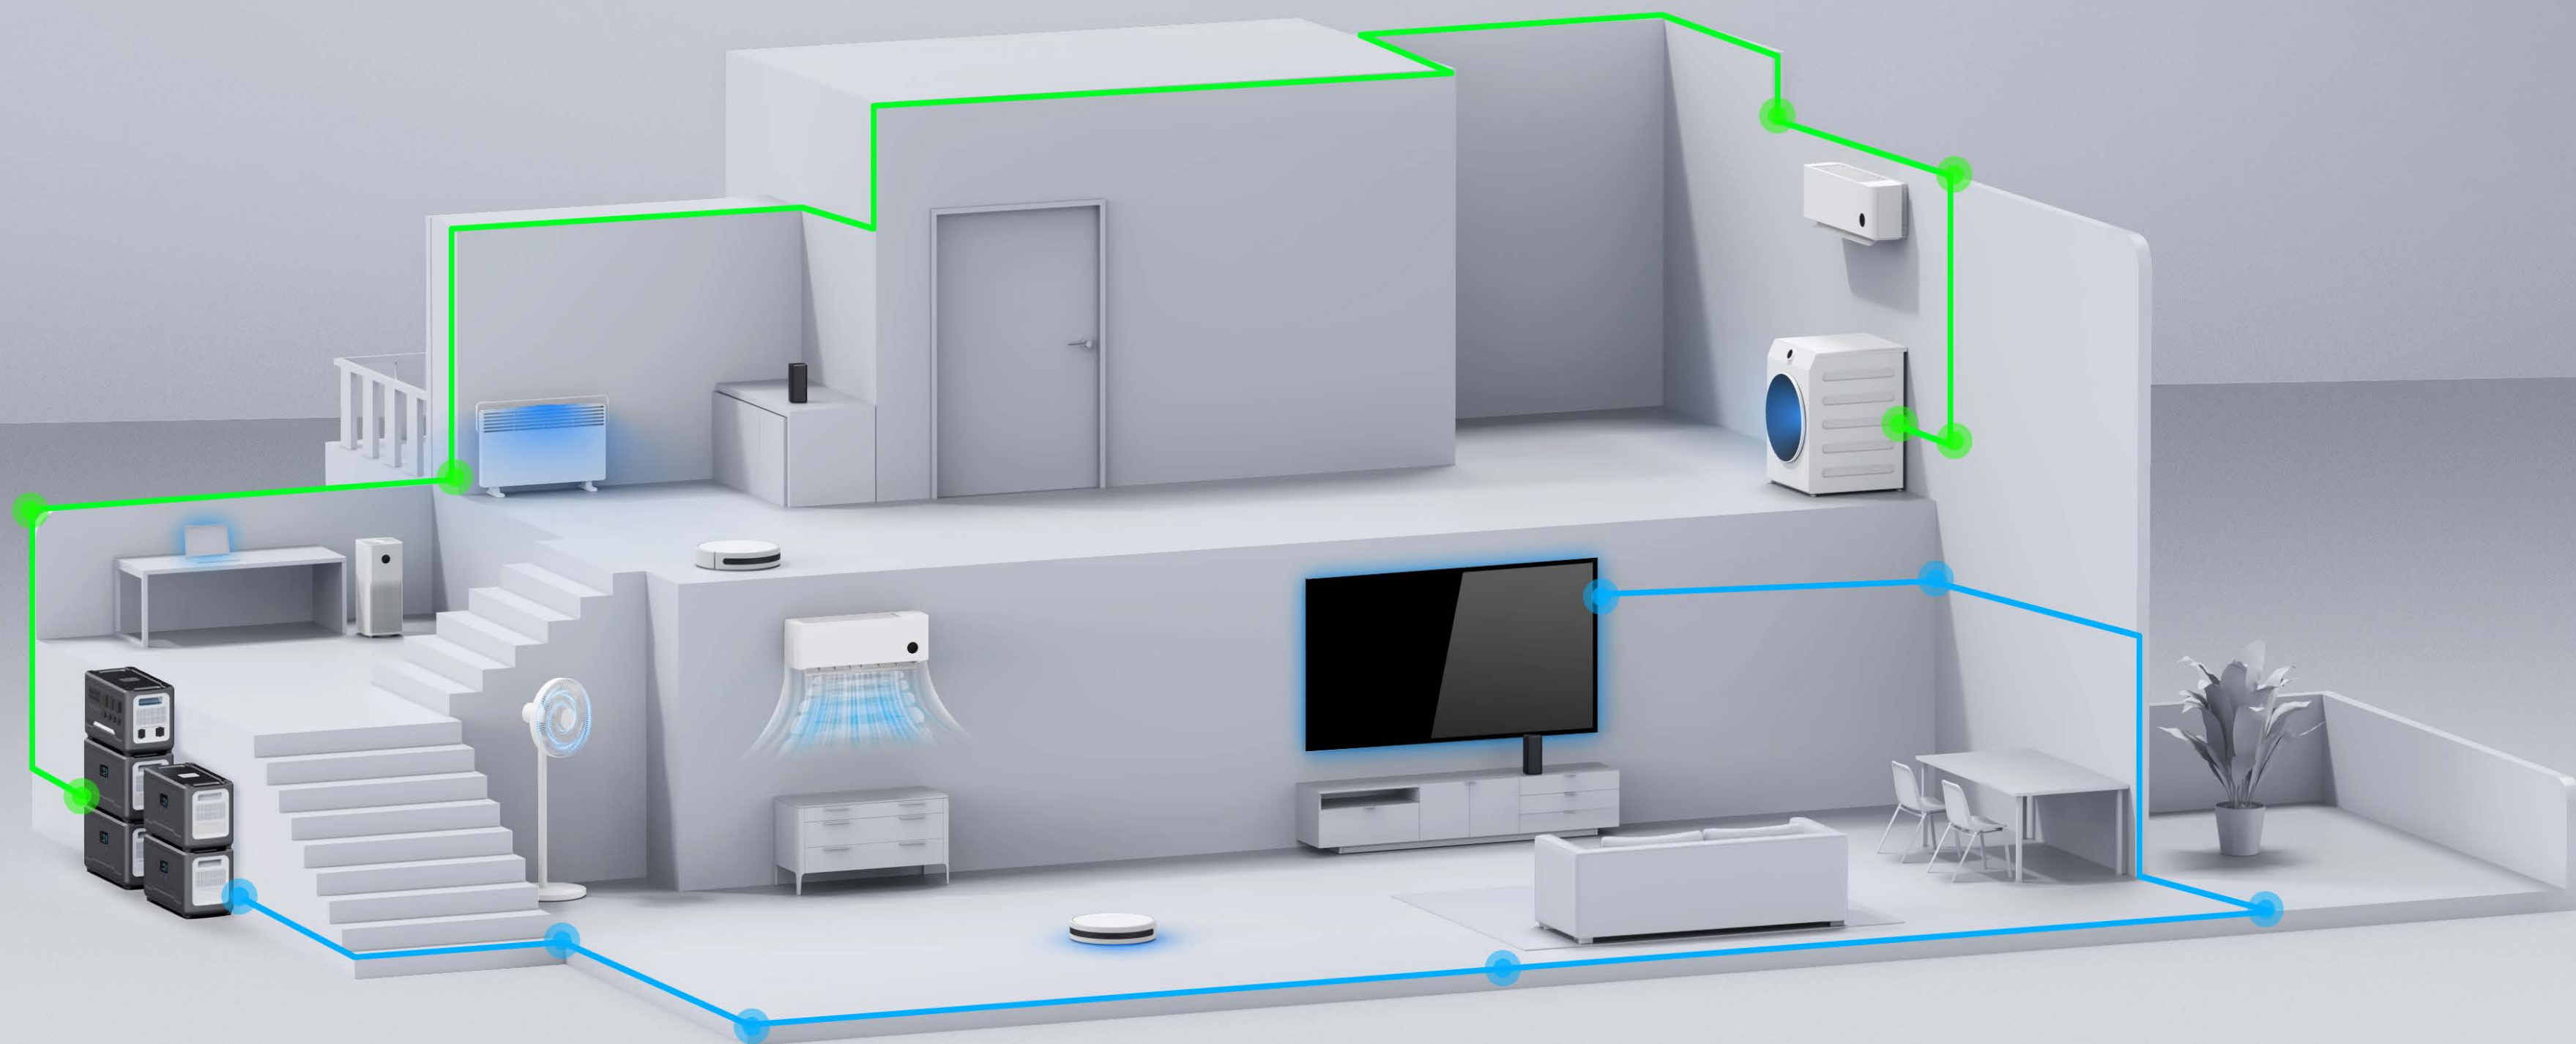

Reliable outage partner

Providing you with a home backup power solution to prepare you for a disaster or emergency.