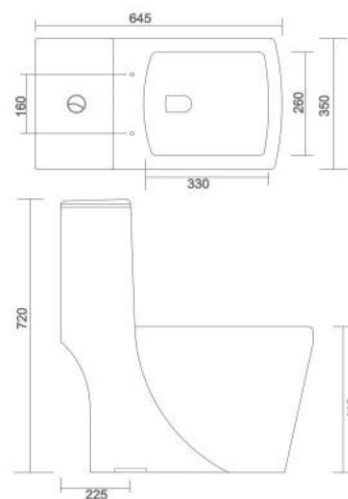

NEXA

- Code : SPC - 112
- Outlate Type : S Trap Only (12", 300 mm Roughing In)
- Flushing Type : Syphonic
- Seat Cover : Silent Release

SONATA

- Code : SPC - 115
- Outlate Type : S Trap Only
- Flushing Type : Wash Down
- Seat Cover : Silent Release