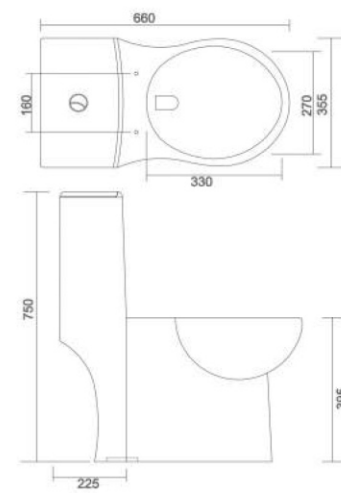

SINGLE PIECE CLOSET

SWISS

- Code : SPC - 117
- Outlate Type : P Trap & S Trap
- Flushing Type : Wash Down
- Seat Cover : Silent Release

SINGLE PIECE CLOSET

DELTA

- Code : SPC - 120
- Outlate Type : S Trap Only
- Flushing Type : Wash Down
- Seat Cover : Silent Release

4D-SYPHONIC

- Code : SPC - 118
- Outlate Type : S Trap Only
- Flushing Type : Syphonic
- Seat Cover : Silent Release

SIGMA

- Code : SPC - 119
- Outlate Type : S Trap Only
- Flushing Type : Wash Down
- Seat Cover : Silent Release

BABY SINGLE PIECE CLOSET

- Code : SPC - 123
- Outlate Type : P Trap & S Trap
- Flushing Type : Wash Down
- Seat Cover : Easy Release