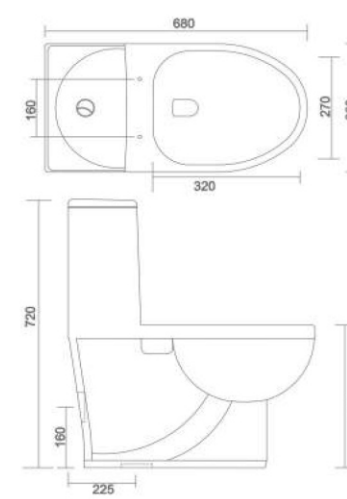

COSMO

- Code : SPC - 113
- Outlate Type : S Trap Only
- Flushing Type : Wash Down
- Seat Cover : Silent Release