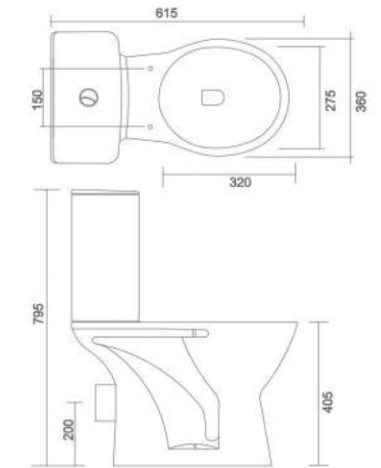

**REPOSE
(IRANI MODEL)**

- Code : CC009
- Outlate Type : P Trap Only
- Flushing Type : Wash Down
- Cistern : Side Water Inlet Cistern
- Seat Cover : Silent Release & Easy Release