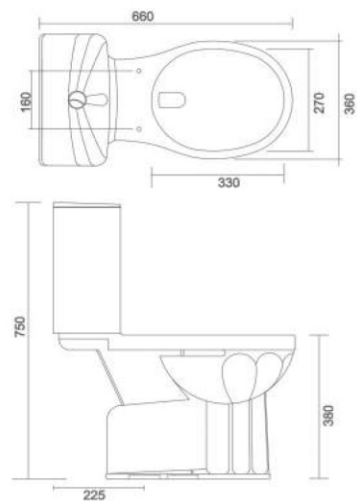

**REPOSE
(IRANI MODEL)**

- Code : CC009
- Outlate Type : P Trap Only
- Flushing Type : Wash Down
- Cistern : Side Water Inlet Cistern
- Seat Cover : Silent Release & Easy Release