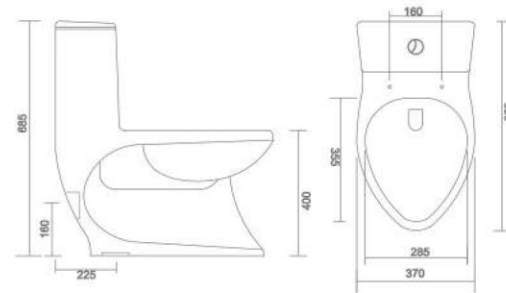

SINGLE PIECE CLOSET

SENTRO

- Code : SPC - 101
- Outlate Type : P Trap & S Trap
- Flushing Type : Wash Down
- Seat Cover : Silent Release

COMBO

- Code : SPC - 102
- Outlate Type : P Trap & S Trap
- Flushing Type : Wash Down
- Seat Cover : Silent Release

RECTO

- Code : SPC - 103
- Outlate Type : P Trap & S Trap
- Flushing Type : Wash Down
- Seat Cover : Silent Release

VEGA

- Code : SPC - 104
- Outlate Type : P Trap & S Trap
- Flushing Type : Wash Down
- Seat Cover : Silent Release