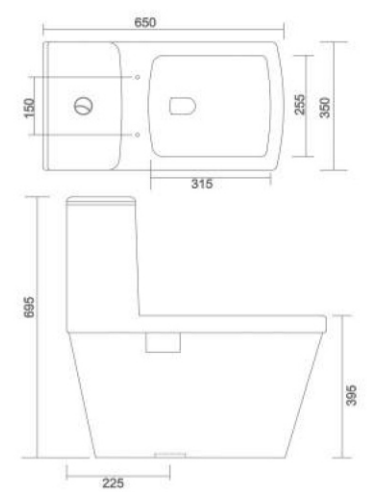

NEXA

- Code : SPC - 112
- Outlate Type : S Trap Only (12", 300 mm Roughing In)
- Flushing Type : Syphonic
- Seat Cover : Silent Release

SONATA

- Code : SPC - 115
- Outlate Type : S Trap Only
- Flushing Type : Wash Down
- Seat Cover : Silent Release