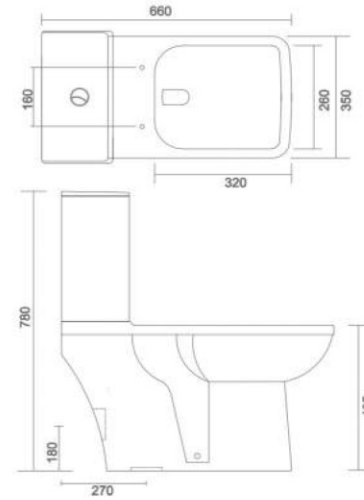

**REPOSE
(IRANI MODEL)**

- Code : CC008
- Outlate Type : S Trap Only
- Flushing Type : Wash Down
- Cistern : Side Water Inlet Cistern
- Seat Cover : Silent Release & Easy Release

SIGMA

- Code : CC006
- Outlate Type : P Trap & S Trap
- Flushing Type : Wash Down
- Seat Cover : Silent Release