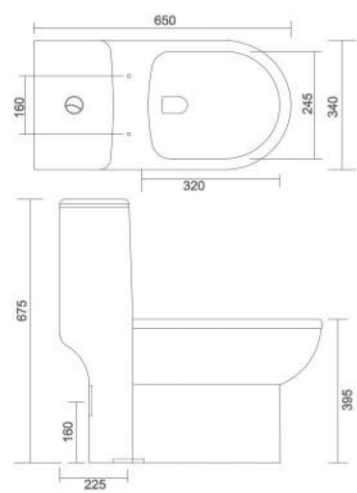

CRYSTAL

- Code : SPC - 109
- Outlate Type : S Trap
- Flushing Type : Wash Down
- Seat Cover : Silent Release