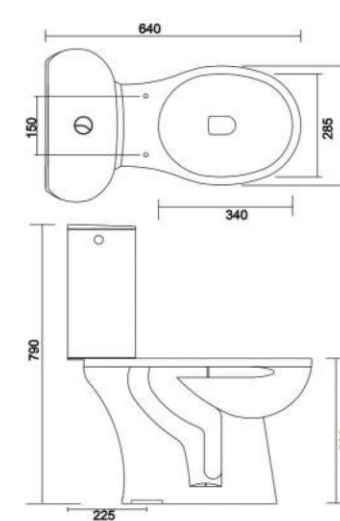

SUPREME

- Code : CC007
- Outlate Type : S Trap
- Flushing Type : Wash Down
- Seat Cover : Silent Release