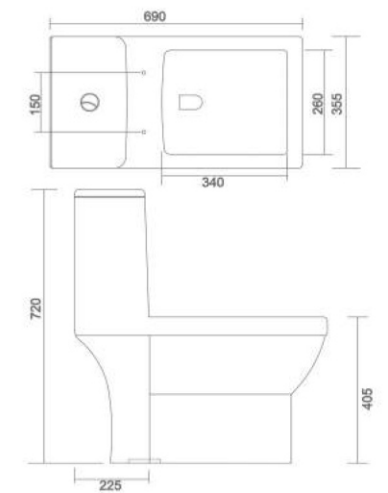

CRYSTAL

- Code : SPC - 109
- Outlate Type : S Trap
- Flushing Type : Wash Down
- Seat Cover : Silent Release