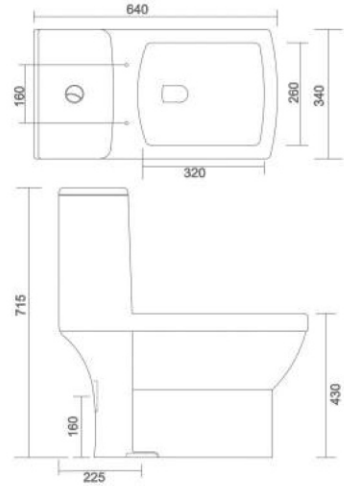

RECTO

- Code : SPC - 103
- Outlate Type : P Trap & S Trap
- Flushing Type : Wash Down
- Seat Cover : Silent Release

VEGA

- Code : SPC - 104
- Outlate Type : P Trap & S Trap
- Flushing Type : Wash Down
- Seat Cover : Silent Release