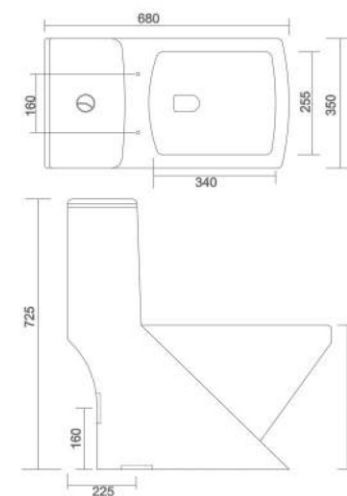

RECTO

- Code : SPC - 103
- Outlate Type : P Trap & S Trap
- Flushing Type : Wash Down
- Seat Cover : Silent Release