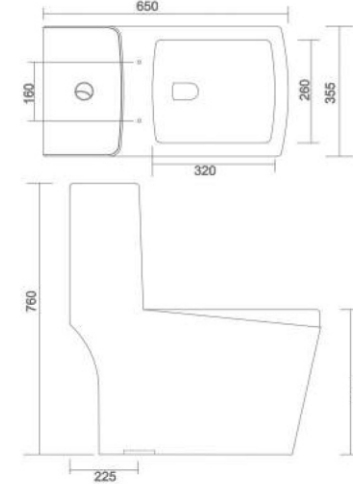

SINGLE PIECE CLOSET

SWISS

- Code : SPC - 117
- Outlate Type : P Trap & S Trap
- Flushing Type : Wash Down
- Seat Cover : Silent Release

SINGLE PIECE CLOSET

DELTA

- Code : SPC - 120
- Outlate Type : S Trap Only
- Flushing Type : Wash Down
- Seat Cover : Silent Release