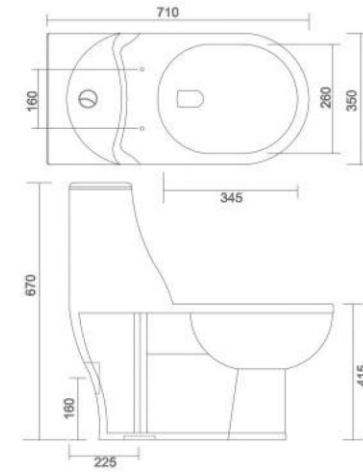

EUROPA

- Code : SPC - 105
- Outlate Type : P Trap & S Trap
- Flushing Type : Wash Down
- Seat Cover : Silent Release