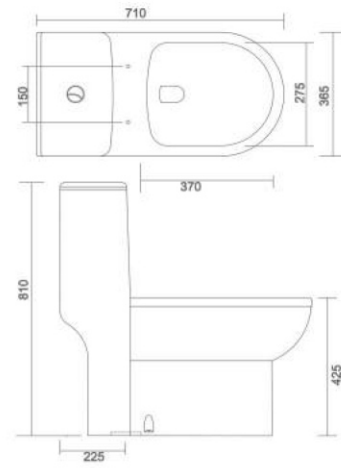

SINGLE PIECE CLOSET

ROSY

- Code : SPC - 128
- Outlate Type : S Trap Only
- Flushing Type : Wash Down
- Seat Cover : Silent Release

MARVEL

- Code : SPC - 126
- Outlate Type : S Trap Only
- Flushing Type : Wash Down
- Seat Cover : Silent Release