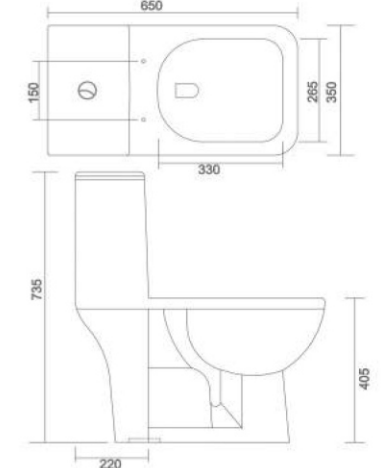

SCOPE

- Code : SPC - 130
- Outlate Type : S Trap Only
- Flushing Type : Wash Down
- Seat Cover : Silent Release