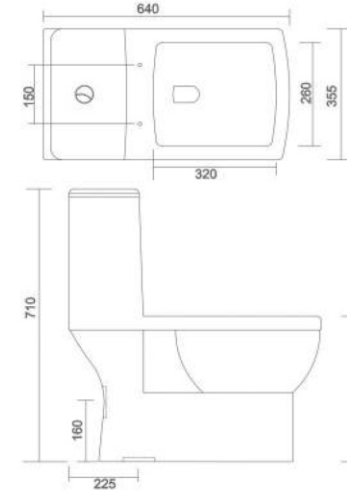

SINGLE PIECE CLOSET

SENTRO

- Code : SPC - 101
- Outlate Type : P Trap & S Trap
- Flushing Type : Wash Down
- Seat Cover : Silent Release

COMBO

- Code : SPC - 102
- Outlate Type : P Trap & S Trap
- Flushing Type : Wash Down
- Seat Cover : Silent Release

RECTO

- Code : SPC - 103
- Outlate Type : P Trap & S Trap
- Flushing Type : Wash Down
- Seat Cover : Silent Release

VEGA

- Code : SPC - 104
- Outlate Type : P Trap & S Trap
- Flushing Type : Wash Down
- Seat Cover : Silent Release