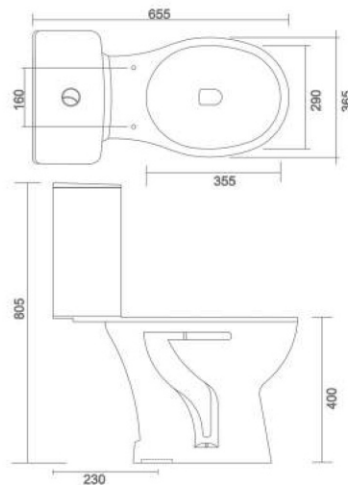

ACQURA

- Code : CC012
- Outlate Type : S Trap Only
- Flushing Type : Wash Down
- Cistern : Bottom Water Inlet Cistern
- Seat Cover : Silent Release & Easy Release