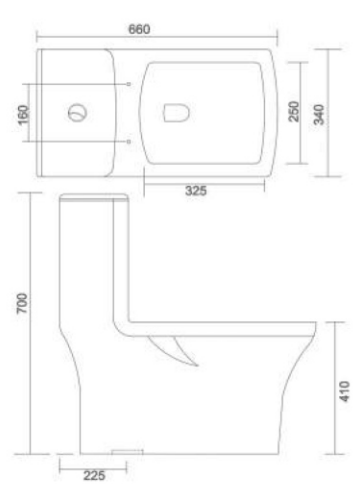

SINGLE PIECE CLOSET

SWISS

- Code : SPC - 117
- Outlate Type : P Trap & S Trap
- Flushing Type : Wash Down
- Seat Cover : Silent Release

SINGLE PIECE CLOSET

DELTA

- Code : SPC - 120
- Outlate Type : S Trap Only
- Flushing Type : Wash Down
- Seat Cover : Silent Release

4D-SYPHONIC

- Code : SPC - 118
- Outlate Type : S Trap Only
- Flushing Type : Syphonic
- Seat Cover : Silent Release

SIGMA

- Code : SPC - 119
- Outlate Type : S Trap Only
- Flushing Type : Wash Down
- Seat Cover : Silent Release

BABY SINGLE PIECE CLOSET

- Code : SPC - 123
- Outlate Type : P Trap & S Trap
- Flushing Type : Wash Down
- Seat Cover : Easy Release