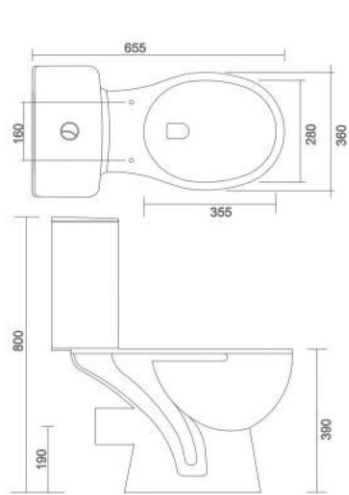

ACQURA

- Code : CC012
- Outlate Type : S Trap Only
- Flushing Type : Wash Down
- Cistern : Bottom Water Inlet Cistern
- Seat Cover : Silent Release & Easy Release