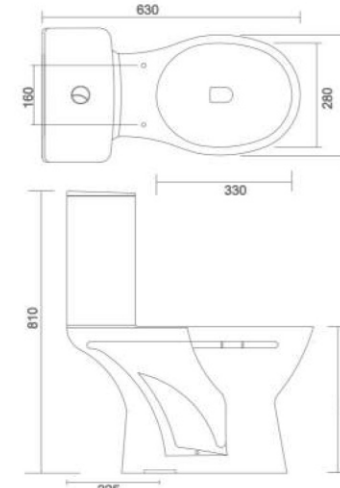

**REPOSE
(IRANI MODEL)**

- Code : CC008
- Outlate Type : S Trap Only
- Flushing Type : Wash Down
- Cistern : Side Water Inlet Cistern
- Seat Cover : Silent Release & Easy Release

SIGMA

- Code : CC006
- Outlate Type : P Trap & S Trap
- Flushing Type : Wash Down
- Seat Cover : Silent Release