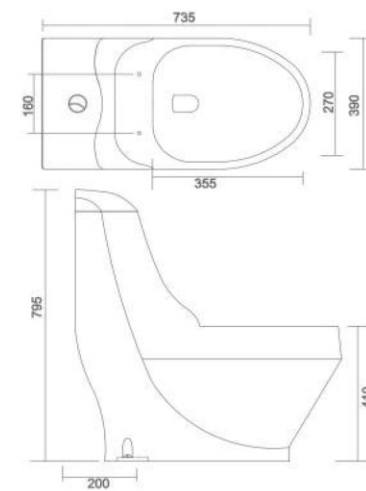

SMITH

- Code : SPC - 127
- Outlate Type : S Trap Only
- Flushing Type : Wash Down
- Seat Cover : Silent Release