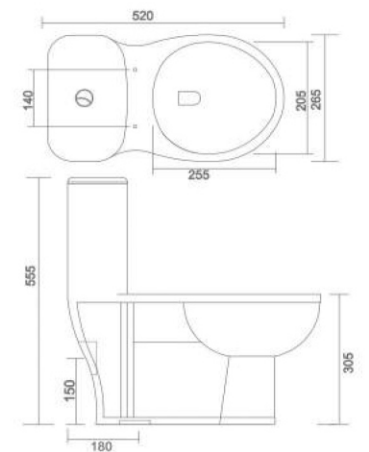

SIGMA

- Code : SPC - 119
- Outlate Type : S Trap Only
- Flushing Type : Wash Down
- Seat Cover : Silent Release