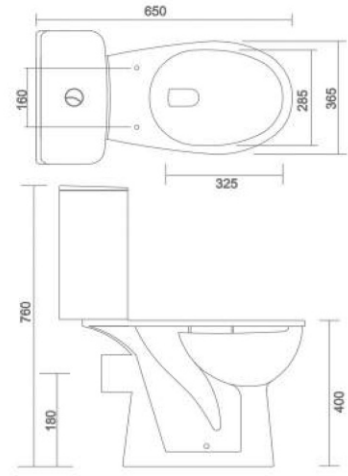

COUPLED CLOSET