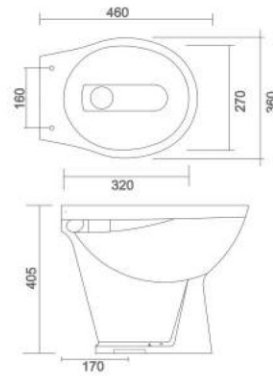

WATER CLOSET

NEW PRODUCT