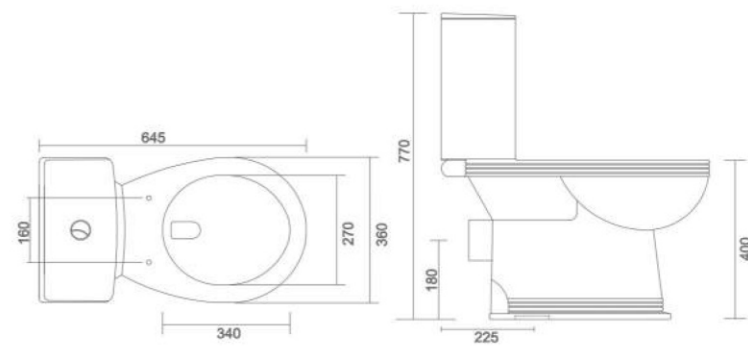

46 URINAL

49 SEAT COVER

50 PVC CISTERN & FITTINGS

COUPLED CLOSET

NEW PRODUCT

AMAZONE

- Code : CC001
- Outlate Type : P Trap & S Trap
- Flushing Type : Wash Down
- Seat Cover : Silent Release

"Unleash Your Stellar Style With Astell"