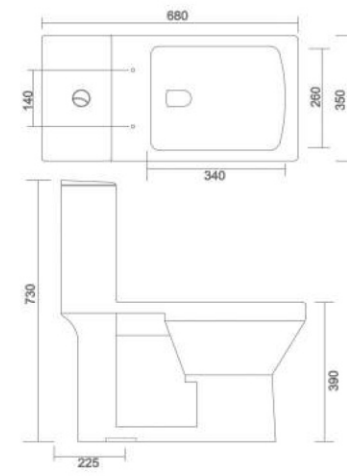

DIAMOND

- Code : SPC - 111
- Outlate Type : P Trap & S Trap
- Flushing Type : Wash Down
- Seat Cover : Silent Release