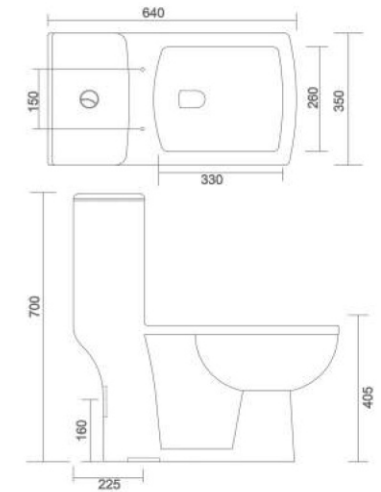

RECTO

- Code : SPC - 103
- Outlate Type : P Trap & S Trap
- Flushing Type : Wash Down
- Seat Cover : Silent Release