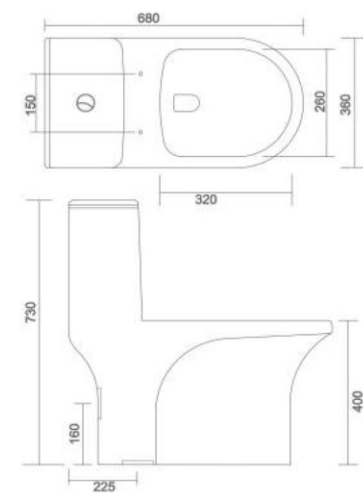

SPICE

- Code : SPC - 107
- Outlate Type : P Trap & S Trap
- Flushing Type : Wash Down
- Seat Cover : Silent Release