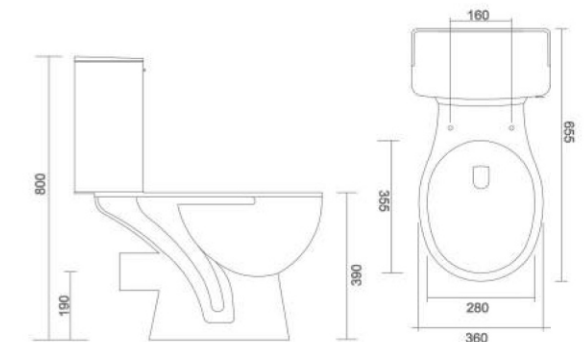

ACQURA

- Code : CC014
- Outlate Type : P Trap Only
- Flushing Type : Wash Down
- Cistern : Side Flush, Bottom Water Inlet Cistern
- Seat Cover : Silent Release & Easy Release