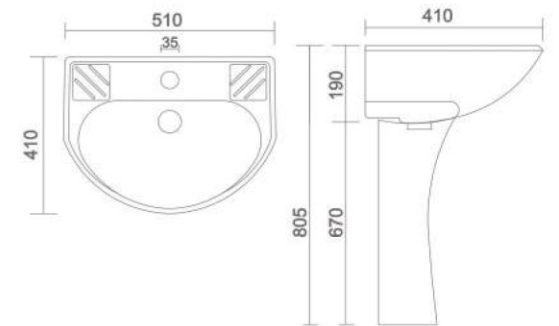

EWC P

- Code : EWC - 005
- Outlate Type : P Type Only
- Seat Cover : Easy Release & Silent Release

WASH BASIN
FULL PEDESTAL SET

AMAZONE
• Code : WFP - 001

REPOSE
• Code : WFP - 002

CLASSIC
• Code : WFP - 003