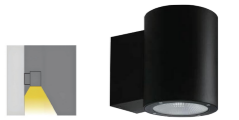

Architectural OUTDOOR

OSRAM 50,000hrs COB LED LM80 Fixed Ra >90 UGR <19 IP65 5 years Warranty AC220-240V 50/60Hz CE Die-cast Aluminum Heatsink 12° 24° 36° 40°

Light Source	Power	Size	Source Lumens	System Lumens	CCT	Code
COB LED	1x15W	∅150x150mm	1518lm	1169lm	● 2700K	703212.B.P.C
COB LED	1x15W	∅150x150mm	1620lm	1247lm	● 3000K	703213.B.P.C
COB LED	1x15W	∅150x150mm	1722lm	1326lm	○ 4000K	703214.B.P.C
COB LED	1x15W	∅150x150mm	1788lm	1377lm	○ 5000K	703215.B.P.C
COB LED	1x20W	∅150x200mm	2024lm	1558lm	● 2700K	703222.B.P.C
COB LED	1x20W	∅150x200mm	2160lm	1663lm	● 3000K	703223.B.P.C
COB LED	1x20W	∅150x200mm	2296lm	1768lm	○ 4000K	703224.B.P.C
COB LED	1x20W	∅150x200mm	2385lm	1836lm	○ 5000K	703225.B.P.C
COB LED	1x30W	∅150x300mm	2909lm	2240lm	● 2700K	703222.B.P.C
COB LED	1x30W	∅150x300mm	3105lm	2391lm	● 3000K	703223.B.P.C
COB LED	1x30W	∅150x300mm	3301lm	2541lm	○ 4000K	703224.B.P.C
COB LED	1x30W	∅150x300mm	3428lm	2639lm	○ 5000K	703225.B.P.C

Beam Angle: B(1-12° 2-24° 3-36° 4-40°)

Power Supply: P(1-On/Off 2-DALI Dim 3-0-10V Dim)

Colour Finish: C(1-Black 2-Grey)