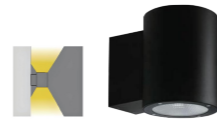

7031

Downlight Recessed. Ambience/UGR

WALL MOUNT series

IP65

Architectural OUTDOOR

OSRAM 50,000hrs COB LED LM80 Fixed Ra >90 UGR <19 IP65 5 years Warranty AC220-240V 50/60Hz CE Die-cast Aluminum Heatsink 12° 24° 36° 40°

Light Source	Power	Size	Source Lumens	System Lumens	CCT	Code
COB LED	2x5W	∅100x150mm	1012lm	779lm	● 2700K	703112.B.P.C
COB LED	2x5W	∅100x150mm	1080lm	832lm	● 3000K	703113.B.P.C
COB LED	2x5W	∅100x150mm	1148lm	884lm	○ 4000K	703114.B.P.C
COB LED	2x5W	∅100x150mm	1192lm	918lm	○ 5000K	703115.B.P.C
COB LED	2x7W	∅100x200mm	1417lm	1091lm	● 2700K	703122.B.P.C
COB LED	2x7W	∅100x200mm	1512lm	1164lm	● 3000K	703123.B.P.C
COB LED	2x7W	∅100x200mm	1607lm	1238lm	○ 4000K	703124.B.P.C
COB LED	2x7W	∅100x200mm	1669lm	1285lm	○ 5000K	703125.B.P.C

Beam Angle: B(1-12° 2-24° 3-36° 4-40°)

Power Supply: P(1-On/Off 2-DALI Dim 3-0-10V Dim)

Colour Finish: C(1-Black 2-Grey)

7032

Downlight Recessed. Ambience/UGR

WALL MOUNT series

IP65