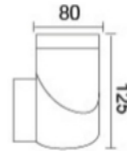

7041

Downlight Recessed. Ambience/UGR

WALL MOUNTseries

IP65

ArchitecturalOUTDOOR

Light Source	Power	Size	Source Lumens	System Lumens	CCT	Code
SMD LED	6W	Ø80x125mm	587lm	470lm	● 2700K	704112.B.P.C
SMD LED	6W	Ø80x125mm	627lm	502lm	● 3000K	704113.B.P.C
SMD LED	6W	Ø80x125mm	669lm	533lm	○ 4000K	704114.B.P.C
SMD LED	6W	Ø80x125mm	692lm	554lm	○ 5000K	704115.B.P.C

Beam Angle: B(1-120°)

Power Supply: P(1-On/Off 2-DALI Dim 3-0-10V Dim)

Colour Finish: C(1-Black 2-Grey)