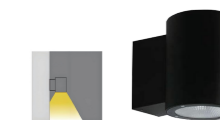

LED WALL LIGHT BROCHURE

POCHE

Architectural OUTDOOR

7030

Downlight Recessed. Ambience/UGR

WALL MOUNT series

IP65

OSRAM 50,000hrs COB LED LM80 Fixed Ra >90 UGR <19 IP65 5 years Warranty AC220-240V 50/60Hz CE Die-cast Aluminum Heatsink 12° 24° 36° 40°

Light Source	Power	Size	Source Lumens	System Lumens	CCT	Code
COB LED	1x7W	ø100x100mm	708lm	545lm	● 2700K	703012.B.P.C
COB LED	1x7W	ø100x100mm	756lm	582lm	● 3000K	703013.B.P.C
COB LED	1x7W	ø100x100mm	804lm	619lm	● 4000K	703014.B.P.C
COB LED	1x7W	ø100x100mm	835lm	643lm	● 5000K	703015.B.P.C
COB LED	1x10W	ø100x150mm	1012lm	779lm	● 2700K	703022.B.P.C
COB LED	1x10W	ø100x150mm	1080lm	832lm	● 3000K	703023.B.P.C
COB LED	1x10W	ø100x150mm	1148lm	884lm	● 4000K	703024.B.P.C
COB LED	1x10W	ø100x150mm	1192lm	918lm	● 5000K	703025.B.P.C
COB LED	1x15W	ø100x200mm	1518lm	1169lm	● 2700K	703032.B.P.C
COB LED	1x15W	ø100x200mm	1620lm	1247lm	● 3000K	703033.B.P.C
COB LED	1x15W	ø100x200mm	1722lm	1326lm	● 4000K	703034.B.P.C
COB LED	1x15W	ø100x200mm	1788lm	1377lm	● 5000K	703035.B.P.C

Beam Angle: B(1-12° 2-24° 3-36° 4-40°)

Power Supply: P(1-On/Off 2-DALI Dim 3-0-10V Dim)

Colour Finish: C(1-Black 2-Grey)