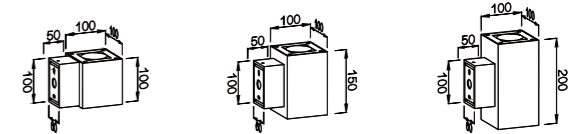

Architectural OUTDOOR

OSRAM 50,000hrs COB LED LM80 Fixed Ra >90 UGR <19 IP65 5 years Warranty AC220-240V 50/60Hz CE Die-cast Aluminum Heatsink 12° 24° 36° 40°

Light Source	Power	Size	Source Lumens	System Lumens	CCT	Code
COB LED	1x7W	100x100x100mm	708lm	545lm	● 2700K	703412.B.P.C
COB LED	1x7W	100x100x100mm	756lm	582lm	● 3000K	703413.B.P.C
COB LED	1x7W	100x100x100mm	804lm	619lm	○ 4000K	703414.B.P.C
COB LED	1x7W	100x100x100mm	835lm	643lm	○ 5000K	703415.B.P.C
COB LED	1x10W	100x100x150mm	1012lm	779lm	● 2700K	703422.B.P.C
COB LED	1x10W	100x100x150mm	1080lm	832lm	● 3000K	703423.B.P.C
COB LED	1x10W	100x100x150mm	1148lm	884lm	○ 4000K	703424.B.P.C
COB LED	1x10W	100x100x150mm	1192lm	918lm	○ 5000K	703425.B.P.C
COB LED	1x15W	100x100x200mm	1455lm	1120lm	● 2700K	703432.B.P.C
COB LED	1x15W	100x100x200mm	1553lm	1195lm	● 3000K	703433.B.P.C
COB LED	1x15W	100x100x200mm	1650lm	1271lm	○ 4000K	703434.B.P.C
COB LED	1x15W	100x100x200mm	1714lm	1320lm	○ 5000K	703435.B.P.C

Beam Angle: B(1-12° 2-24° 3-36° 4-40°)

Power Supply: P(1-On/Off 2-DALI Dim 3-0-10V Dim)

Colour Finish: C(1-Black 2-Grey)