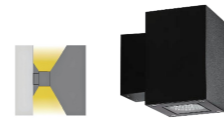

Beam Angle: B(1-12° 2-24° 3-36° 4-40°)

Power Supply: P(1-On/Off 2-DALI Dim 3-0-10V Dim)

Colour Finish: C(1-Black 2-Grey)

7037

Downlight Recessed. Ambience/UGR

WALL MOUNT series

IP65  

Architectural OUTDOOR