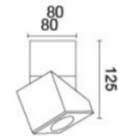

7039

Downlight Recessed. Ambience/UGR

WALL MOUNT series

IP65

Architectural OUTDOOR