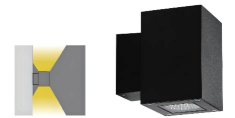

Architectural OUTDOOR

OSRAM 50,000hrs | COB | LED LM80 | Fixed | Ra >90 | UGR <19 | IP65 | 5 years Warranty | AC220-240V 50/60Hz | CE | Die-cast Aluminum Heatsink | 12° 24° 36° 40°

Light Source	Power	Size	Source Lumens	System Lumens	CCT	Code
COB LED	1x15W	150x150x150mm	1455lm	1120lm	● 2700K	703612.B.P.C
COB LED	1x15W	150x150x150mm	1553lm	1195lm	● 3000K	703613.B.P.C
COB LED	1x15W	150x150x150mm	1650lm	1271lm	○ 4000K	703614.B.P.C
COB LED	1x15W	150x150x150mm	1714lm	1320lm	○ 5000K	703615.B.P.C
COB LED	1x20W	150x150x200mm	2024lm	1558lm	● 2700K	703622.B.P.C
COB LED	1x20W	150x150x200mm	2160lm	1663lm	● 3000K	703623.B.P.C
COB LED	1x20W	150x150x200mm	2296lm	1768lm	○ 4000K	703624.B.P.C
COB LED	1x20W	150x150x200mm	2385lm	1836lm	○ 5000K	703625.B.P.C
COB LED	1x30W	150x150x300mm	2909lm	2240lm	● 2700K	703732.B.P.C
COB LED	1x30W	150x150x300mm	3105lm	2391lm	● 3000K	703733.B.P.C
COB LED	1x30W	150x150x300mm	3301lm	2541lm	○ 4000K	703734.B.P.C
COB LED	1x30W	150x150x300mm	3428lm	2639lm	○ 5000K	703735.B.P.C

Beam Angle: B(1-12° 2-24° 3-36° 4-40°)

Power Supply: P(1-On/Off 2-DALI Dim 3-0-10V Dim)

Colour Finish: C(1-Black 2-Grey)