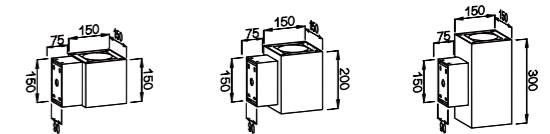

Architectural OUTDOOR

OSRAM 50,000hrs | COB | LED LM80 | Fixed | Ra >90 | UGR <19 | IP65 | 5 years Warranty | AC220-240V 50/60Hz | CE | Die-cast Aluminum Heatsink | 12° 24° 36° 40°

Light Source	Power	Size	Source Lumens	System Lumens	CCT	Code
COB LED	1x15W	150x150x150mm	1455lm	1120lm	● 2700K	703612.B.P.C
COB LED	1x15W	150x150x150mm	1553lm	1195lm	● 3000K	703613.B.P.C
COB LED	1x15W	150x150x150mm	1650lm	1271lm	○ 4000K	703614.B.P.C
COB LED	1x15W	150x150x150mm	1714lm	1320lm	○ 5000K	703615.B.P.C
COB LED	1x20W	150x150x200mm	2024lm	1558lm	● 2700K	703622.B.P.C
COB LED	1x20W	150x150x200mm	2160lm	1663lm	● 3000K	703623.B.P.C
COB LED	1x20W	150x150x200mm	2296lm	1768lm	○ 4000K	703624.B.P.C
COB LED	1x20W	150x150x200mm	2385lm	1836lm	○ 5000K	703625.B.P.C
COB LED	1x30W	150x150x300mm	2909lm	2240lm	● 2700K	703732.B.P.C
COB LED	1x30W	150x150x300mm	3105lm	2391lm	● 3000K	703733.B.P.C
COB LED	1x30W	150x150x300mm	3301lm	2541lm	○ 4000K	703734.B.P.C
COB LED	1x30W	150x150x300mm	3428lm	2639lm	○ 5000K	703735.B.P.C

Beam Angle: B(1-12° 2-24° 3-36° 4-40°)

Power Supply: P(1-On/Off 2-DALI Dim 3-0-10V Dim)

Colour Finish: C(1-Black 2-Grey)