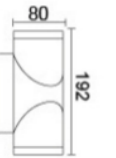

ArchitecturalOUTDOOR

Light Source	Power	Size	Source Lumens	System Lumens	CCT	Code
SMD LED	2x6W	Ø80x192mm	1122lm	897lm	● 2700K	704212.B.P.C
SMD LED	2x6W	Ø80x192mm	1197lm	958lm	● 3000K	704213.B.P.C
SMD LED	2x6W	Ø80x192mm	1272lm	1018lm	○ 4000K	704214.B.P.C
SMD LED	2x6W	Ø80x192mm	1321lm	1057lm	○ 5000K	704215.B.P.C

Beam Angle: B(1-120°)

Power Supply: P(1-On/Off 2-DALI Dim 3-0-10V Dim)

Colour Finish: C(1-Black 2-Grey)