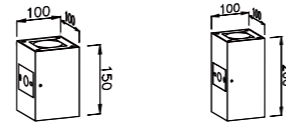

7035

Downlight Recessed. Ambience/UGR

WALL MOUNT series

IP65

Architectural OUTDOOR

OSRAM 50,000hrs | COB | LED LM80 | Fixed | Ra >90 | UGR <19 | IP65 | 5 years Warranty | AC220-240V 50/60Hz | CE | Die-cast Aluminum Heatsink | 12° 24° 36° 60°

Light Source	Power	Size	Source Lumens	System Lumens	CCT	Code
COB LED	2x5W	100x100x150mm	1012lm	779lm	● 2700K	703512.B.P.C
COB LED	2x5W	100x100x150mm	1080lm	832lm	● 3000K	703513.B.P.C
COB LED	2x5W	100x100x150mm	1148lm	884lm	○ 4000K	703514.B.P.C
COB LED	2x5W	100x100x150mm	1192lm	918lm	○ 5000K	703515.B.P.C
COB LED	2x7W	100x100x200mm	1122lm	864lm	● 2700K	703522.B.P.C
COB LED	2x7W	100x100x200mm	1197lm	922lm	● 3000K	703523.B.P.C
COB LED	2x7W	100x100x200mm	1272lm	980lm	○ 4000K	703524.B.P.C
COB LED	2x7W	100x100x200mm	1321lm	1018lm	○ 5000K	703525.B.P.C

Beam Angle: B(1-12° 2-24° 3-36° 4-40°)

Power Supply: P(1-On/Off 2-DALI Dim 3-0-10V Dim)

Colour Finish: C(1-Black 2-Grey)

7036

Downlight Recessed. Ambience/UGR

WALL MOUNT series

IP65