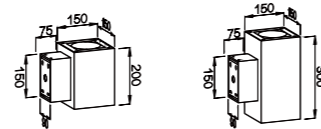

Beam Angle: B(1-12° 2-24° 3-36° 4-40°)

Power Supply: P(1-On/Off 2-DALI Dim 3-0-10V Dim)

Colour Finish: C(1-Black 2-Grey)

7037

Downlight Recessed. Ambience/UGR

WALL MOUNT series

IP65  

Architectural OUTDOOR