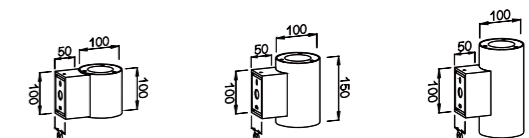

LED WALL LIGHT BROCHURE

POCHE

Architectural OUTDOOR

7030

Downlight Recessed. Ambience/UGR

WALL MOUNT series

IP65

OSRAM 50,000hrs COB LED LM80 Fixed Ra >90 UGR <19 IP65 5 years Warranty AC220-240V 50/60Hz CE Die-cast Aluminum Heatsink 12° 24° 36° 40°

Light Source	Power	Size	Source Lumens	System Lumens	CCT	Code
COB LED	1x7W	ø100x100mm	708lm	545lm	● 2700K	703012.B.P.C
COB LED	1x7W	ø100x100mm	756lm	582lm	● 3000K	703013.B.P.C
COB LED	1x7W	ø100x100mm	804lm	619lm	● 4000K	703014.B.P.C
COB LED	1x7W	ø100x100mm	835lm	643lm	● 5000K	703015.B.P.C
COB LED	1x10W	ø100x150mm	1012lm	779lm	● 2700K	703022.B.P.C
COB LED	1x10W	ø100x150mm	1080lm	832lm	● 3000K	703023.B.P.C
COB LED	1x10W	ø100x150mm	1148lm	884lm	● 4000K	703024.B.P.C
COB LED	1x10W	ø100x150mm	1192lm	918lm	● 5000K	703025.B.P.C
COB LED	1x15W	ø100x200mm	1518lm	1169lm	● 2700K	703032.B.P.C
COB LED	1x15W	ø100x200mm	1620lm	1247lm	● 3000K	703033.B.P.C
COB LED	1x15W	ø100x200mm	1722lm	1326lm	● 4000K	703034.B.P.C
COB LED	1x15W	ø100x200mm	1788lm	1377lm	● 5000K	703035.B.P.C

Beam Angle: B(1-12° 2-24° 3-36° 4-40°)

Power Supply: P(1-On/Off 2-DALI Dim 3-0-10V Dim)

Colour Finish: C(1-Black 2-Grey)