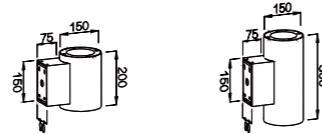

7033

Downlight Recessed. Ambience/UGR

WALL MOUNT series

IP65

Architectural OUTDOOR

OSRAM 50,000hrs COB LED LM80 Fixed Ra >90 UGR <19 IP65 5 years Warranty AC220-240V 50/60Hz CE Die-cast Aluminum Heatsink 12° 24° 36° 40°

Light Source	Power	Size	Source Lumens	System Lumens	CCT	Code
COB LED	2x10W	∅150x200mm	2024lm	1558lm	● 2700K	703312.B.P.C
COB LED	2x10W	∅150x200mm	2160lm	1663lm	● 3000K	703313.B.P.C
COB LED	2x10W	∅150x200mm	2296lm	1768lm	○ 4000K	703314.B.P.C
COB LED	2x10W	∅150x200mm	2385lm	1836lm	○ 5000K	703315.B.P.C
COB LED	2x15W	∅150x300mm	2909lm	2240lm	● 2700K	703322.B.P.C
COB LED	2x15W	∅150x300mm	3105lm	2391lm	● 3000K	703323.B.P.C
COB LED	2x15W	∅150x300mm	3301lm	2541lm	○ 4000K	703324.B.P.C
COB LED	2x15W	∅150x300mm	3428lm	2639lm	○ 5000K	703325.B.P.C

Beam Angle: B(1-12° 2-24° 3-36° 4-40°)

Power Supply: P(1-On/Off 2-DALI Dim 3-0-10V Dim)

Colour Finish: C(1-Black 2-Grey)

7034

Downlight Recessed. Ambience/UGR

WALL MOUNT series

IP65