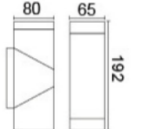

Architectural OUTDOOR

OSRAM 50,000hrs | SMD | LED LM80 | | Ra >90 | UGR <19 | IP65 | | AC220-240V 50/60Hz | CE | Die-cast Aluminum Heatsink |

Light Source	Power	Size	Source Lumens	System Lumens	CCT	Code
SMD LED	2x6W	Ø65x192mm	1122lm	897lm	● 2700K	704412.B.P.C
SMD LED	2x6W	Ø65x192mm	1197lm	958lm	● 3000K	704413.B.P.C
SMD LED	2x6W	Ø65x192mm	1272lm	1018lm	○ 4000K	704414.B.P.C
SMD LED	2x6W	Ø65x192mm	1321lm	1057lm	○ 5000K	704415.B.P.C

Beam Angle: B(1-120°)

Power Supply: P(1-On/Off 2-DALI Dim 3-0-10V Dim)

Colour Finish: C(1-Black 2-Grey)