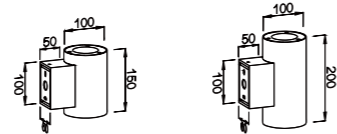

7031

Downlight Recessed. Ambience/UGR

WALL MOUNT series

IP65

Architectural OUTDOOR

OSRAM 50,000hrs COB LED LM80 Fixed Ra >90 UGR <19 IP65 5 years Warranty AC220-240V 50/60Hz CE Die-cast Aluminum Heatsink 12° 24° 36° 40°

Light Source	Power	Size	Source Lumens	System Lumens	CCT	Code
COB LED	2x5W	∅100x150mm	1012lm	779lm	● 2700K	703112.B.P.C
COB LED	2x5W	∅100x150mm	1080lm	832lm	● 3000K	703113.B.P.C
COB LED	2x5W	∅100x150mm	1148lm	884lm	○ 4000K	703114.B.P.C
COB LED	2x5W	∅100x150mm	1192lm	918lm	○ 5000K	703115.B.P.C
COB LED	2x7W	∅100x200mm	1417lm	1091lm	● 2700K	703122.B.P.C
COB LED	2x7W	∅100x200mm	1512lm	1164lm	● 3000K	703123.B.P.C
COB LED	2x7W	∅100x200mm	1607lm	1238lm	○ 4000K	703124.B.P.C
COB LED	2x7W	∅100x200mm	1669lm	1285lm	○ 5000K	703125.B.P.C

Beam Angle: B(1-12° 2-24° 3-36° 4-40°)

Power Supply: P(1-On/Off 2-DALI Dim 3-0-10V Dim)

Colour Finish: C(1-Black 2-Grey)

7032

Downlight Recessed. Ambience/UGR

WALL MOUNT series

IP65