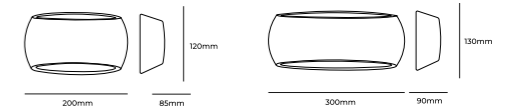

OSRAM 50,000hrs COB LED LM80 Fixed Ra >90 UGR <19 IP65 5 years Warranty AC220-240V 50/60Hz CE Die-cast Aluminum Heatsink 100%

Light Source	Power	Size	Source Lumens	System Lumens	CCT	Code
COB LED	2x5W	200x120x85mm	1031lm	773lm	● 2700K	703812.B.P.C
COB LED	2x5W	200x120x85mm	1100lm	825lm	● 3000K	703813.B.P.C
COB LED	2x5W	200x120x85mm	1169lm	877lm	● 4000K	703814.B.P.C
COB LED	2x5W	200x120x85mm	1214lm	911lm	● 5000K	703815.B.P.C
COB LED	2x6W	300x130x90mm	1237lm	928lm	● 2700K	703822.B.P.C
COB LED	2x6W	300x130x90mm	1320lm	990lm	● 3000K	703823.B.P.C
COB LED	2x6W	300x130x90mm	1403lm	1052lm	● 4000K	703824.B.P.C
COB LED	2x6W	300x130x90mm	1457lm	1093lm	● 5000K	703825.B.P.C

Beam Angle: B(1-100°)

Power Supply: P(1-On/Off 2-DALI Dim 3-0-10V Dim)

Colour Finish: C(1-Black 2-White 3-Grey)