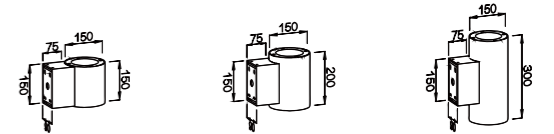

Architectural OUTDOOR

OSRAM 50,000hrs COB LED LM80 Fixed Ra >90 UGR <19 IP65 5 years Warranty AC220-240V 50/60Hz CE Die-cast Aluminum Heatsink 12° 24° 36° 40°

Light Source	Power	Size	Source Lumens	System Lumens	CCT	Code
COB LED	1x15W	∅150x150mm	1518lm	1169lm	● 2700K	703212.B.P.C
COB LED	1x15W	∅150x150mm	1620lm	1247lm	● 3000K	703213.B.P.C
COB LED	1x15W	∅150x150mm	1722lm	1326lm	○ 4000K	703214.B.P.C
COB LED	1x15W	∅150x150mm	1788lm	1377lm	○ 5000K	703215.B.P.C
COB LED	1x20W	∅150x200mm	2024lm	1558lm	● 2700K	703222.B.P.C
COB LED	1x20W	∅150x200mm	2160lm	1663lm	● 3000K	703223.B.P.C
COB LED	1x20W	∅150x200mm	2296lm	1768lm	○ 4000K	703224.B.P.C
COB LED	1x20W	∅150x200mm	2385lm	1836lm	○ 5000K	703225.B.P.C
COB LED	1x30W	∅150x300mm	2909lm	2240lm	● 2700K	703222.B.P.C
COB LED	1x30W	∅150x300mm	3105lm	2391lm	● 3000K	703223.B.P.C
COB LED	1x30W	∅150x300mm	3301lm	2541lm	○ 4000K	703224.B.P.C
COB LED	1x30W	∅150x300mm	3428lm	2639lm	○ 5000K	703225.B.P.C

Beam Angle: B(1-12° 2-24° 3-36° 4-40°)

Power Supply: P(1-On/Off 2-DALI Dim 3-0-10V Dim)

Colour Finish: C(1-Black 2-Grey)