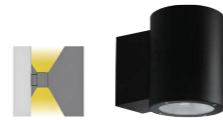

7033

Downlight Recessed. Ambience/UGR

WALL MOUNT series

IP65

Architectural OUTDOOR

OSRAM 50,000hrs COB LED LM80 Fixed Ra >90 UGR <19 IP65 5 years Warranty AC220-240V 50/60Hz CE Die-cast Aluminum Heatsink 12° 24° 36° 40°

Light Source	Power	Size	Source Lumens	System Lumens	CCT	Code
COB LED	2x10W	∅150x200mm	2024lm	1558lm	● 2700K	703312.B.P.C
COB LED	2x10W	∅150x200mm	2160lm	1663lm	● 3000K	703313.B.P.C
COB LED	2x10W	∅150x200mm	2296lm	1768lm	○ 4000K	703314.B.P.C
COB LED	2x10W	∅150x200mm	2385lm	1836lm	○ 5000K	703315.B.P.C
COB LED	2x15W	∅150x300mm	2909lm	2240lm	● 2700K	703322.B.P.C
COB LED	2x15W	∅150x300mm	3105lm	2391lm	● 3000K	703323.B.P.C
COB LED	2x15W	∅150x300mm	3301lm	2541lm	○ 4000K	703324.B.P.C
COB LED	2x15W	∅150x300mm	3428lm	2639lm	○ 5000K	703325.B.P.C

Beam Angle: B(1-12° 2-24° 3-36° 4-40°)

Power Supply: P(1-On/Off 2-DALI Dim 3-0-10V Dim)

Colour Finish: C(1-Black 2-Grey)

7034

Downlight Recessed. Ambience/UGR

WALL MOUNT series

IP65