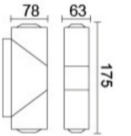

Architectural OUTDOOR