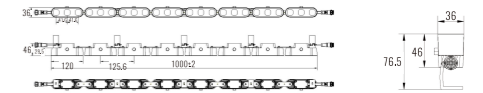

Beam Angle: B(1-20x45° 2-10x60° 3-10° 4-15° 5-30° 6-45° 7-60°)

Power Supply: P(1-On/Off 2-DALI Dim 3-0-10V Dim)

Colour Finish: C(1 -Black 2 - Grey)

7023

Downlight Recessed. Ambience/UGR

WALL WASHER series

Architectural OUTDOOR

Beam Angle: B(1-30° 2-60° 3-90° 4-30x70° 5-60x90° 6-80x155°)

Power Supply: P(1-On/Off 2-DALI Dim 3-0-10V Dim)

Colour Finish: C(1 -Black)

7024

Downlight Recessed. Ambience/UGR

WALL WASHER series

Architectural OUTDOOR