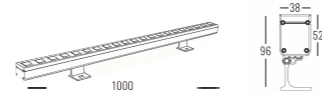

7021

Downlight Recessed. Ambience/UGR

WALL WASHER series

Architectural OUTDOOR

OSRAM 50,000hrs SMD LED LM80 Fixed Ra >90 UGR <19 IP66 5 years Warranty AC220V DC24V CE Die-cast Aluminum Heatsink

Light Source	Power	Size	Source Lumens	System Lumens	CCT	Code
SMD LED	18W	1000x38x52mm	1973lm	1519lm	● 2700K	702112.B.P.C
SMD LED	18W	1000x38x52mm	2106lm	1622lm	● 3000K	702113.B.P.C
SMD LED	18W	1000x38x52mm	2239lm	1724lm	○ 4000K	702114.B.P.C
SMD LED	18W	1000x38x52mm	2325lm	1790lm	○ 5000K	702115.B.P.C
SMD LED	24W	1000x38x52mm	2631lm	2026lm	● 2700K	702122.B.P.C
SMD LED	24W	1000x38x52mm	2808lm	2162lm	● 3000K	702123.B.P.C
SMD LED	24W	1000x38x52mm	2985lm	2298lm	○ 4000K	702124.B.P.C
SMD LED	24W	1000x38x52mm	3100lm	2387lm	○ 5000K	702125.B.P.C
SMD LED	36W	1000x38x52mm	3947lm	3039lm	● 2700K	702132.B.4.C
SMD LED	36W	1000x38x52mm	4212lm	3243lm	● 3000K	702133.B.5.C
SMD LED	36W	1000x38x52mm	4477lm	3448lm	○ 4000K	702134.B.4.C
SMD LED	36W	1000x38x52mm	4650lm	3581lm	○ 5000K	702135.B.5.C
SMD LED	36W	1000x38x52mm	1872lm	1404lm	● RGB	702136.B.4.C
SMD LED	36W	1000x38x52mm	2268lm	1701lm	● RGBW	702137.B.5.C
SMD LED	48W	1000x38x52mm	2496lm	1872lm	● RGB	702138.B.4.C
SMD LED	48W	1000x38x52mm	3024lm	2268lm	● RGBW	702139.B.5.C

Beam Angle: B(1-18X55° 2-20X45° 3-10X60° 4-10° 5-15° 6-30° 7-45° 8-60°)

Power Supply: P(1-On/Off 2-DALI Dim 3-0-10V Dim)

Colour Finish: C(1-Black 2-Grey)