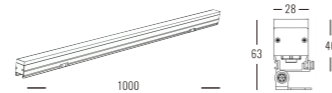

Beam Angle: B(1-30° 2-60° 3-90° 4-30x70° 5-60x90° 6-80x155°)

Power Supply: P(1-On/Off 2-DALI Dim 3-0-10V Dim)

Colour Finish: C(1 -Black)

7024

Downlight Recessed. Ambience/UGR

WALL WASHER series

Architectural OUTDOOR