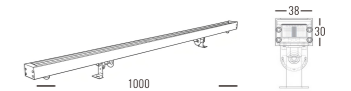

WALL WASHER series

Architectural OUTDOOR

OSRAM 50,000hrs | SMD LED LM80 | Fixed | Ra >80 | UGR <19 | IP66 | 5 years Warranty | DC24V | CE | Die-cast Aluminum Heatsink | 10° 15° 30° 45° 60°

Light Source	Power	Size	Source Lumens	System Lumens	CCT	Code
SMD LED	18W	1000x38x30mm	2201lm	1695lm	● 2700K	702012.B.P.C
SMD LED	18W	1000x38x30mm	2349lm	1809lm	● 3000K	702013.B.P.C
SMD LED	18W	1000x38x30mm	2497lm	1923lm	○ 4000K	702014.B.P.C
SMD LED	18W	1000x38x30mm	2593lm	1997lm	○ 5000K	702015.B.P.C
SMD LED	24W	1000x38x30mm	2935lm	2260lm	● 2700K	702022.B.P.C
SMD LED	24W	1000x38x30mm	3132m	2412lm	● 3000K	702023.B.P.C
SMD LED	24W	1000x38x30mm	3329m	2564lm	○ 4000K	702024.B.P.C
SMD LED	24W	1000x38x30mm	3458lm	2662lm	○ 5000K	702025.B.P.C
SMD LED	36W	1000x38x30mm	4098lm	3156lm	● 2700K	702032.B.P.C
SMD LED	36W	1000x38x30mm	4374lm	3368lm	● 3000K	702033.B.P.C
SMD LED	36W	1000x38x30mm	4650lm	3580lm	○ 4000K	702034.B.P.C
SMD LED	36W	1000x38x30mm	4829lm	3718lm	○ 5000K	702035.B.P.C
SMD LED	36W	1000x38x30mm	1872lm	1404lm	● RGB	702036.B.4.C
SMD LED	36W	1000x38x30mm	2268lm	1701lm	● RGBW	702037.B.5.C
SMD LED	48W	1000x38x30mm	2496lm	1872lm	● RGB	702038.B.4.C
SMD LED	48W	1000x38x30mm	3024lm	2268lm	● RGBW	702039.B.5.C