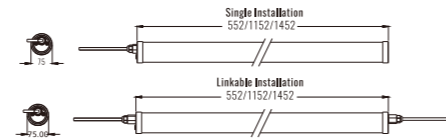

Beam Angle: B(1-120°)

Power Supply: P(1-On/Off 2-DALI Dim 3-0-10V Dim)

Colour Finish: C(1-White)

6095

Downlight Recessed. Ambience/UGR

TRI-PROOF series

IP67

Architectural OUTDOOR