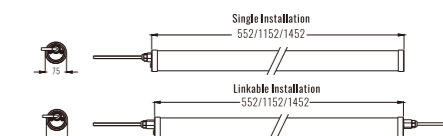

ADJUSTABLE 80° - 120° TRI PROOF LIGHT TF SERIES -Grid type

- IP67 & IP69K
- PMMA IK08 / PC IK10
- Against water pressure of 100bar (1450psi) and temperature of 80 C
- System efficiency up to 60Lm/W
- High CRI>80
- Environmentally friendly, no mercury, no UV, no IR

- Environmentally friendly, no mercury, no UV, no IR
- Wide beam angle 80*120°
- Quick start instant 100% luminous flux
- 5 years warranty
- Certificate: CE, RoHS certified
- Surface mount or suspended