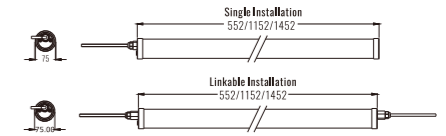

IP69K LED TRI PROOF LIGHT BROCHURE

POCHE

Architectural OUTDOOR

6091

Downlight Recessed. Ambience/UGR

TRI-PROOF series

IP67

OSRAM 50,000hrs SMD LED LM80 Fixed Ra >90 UGR <19 IP67 5 years Warranty AC100-277V 50/60Hz CE Stainless Steel+Glass +High Borosilicate 120°

Light Source	Power	Size	Source Lumens	System Lumens	CCT	Code
SMD LED	20W	∅75x552mm	2108lm	1623lm	● 2700K	609112.B.P.C
SMD LED	20W	∅75x552mm	2250lm	1733lm	● 3000K	609113.B.P.C
SMD LED	20W	∅75x552mm	2392lm	1842lm	○ 4000K	609114.B.P.C
SMD LED	20W	∅75x552mm	2484lm	1913lm	○ 5000K	609115.B.P.C
SMD LED	40W	∅75x1152mm	4217lm	3247lm	● 2700K	609122.B.P.C
SMD LED	40W	∅75x1152mm	4500lm	3465lm	● 3000K	609123.B.P.C
SMD LED	40W	∅75x1152mm	4784lm	3683lm	○ 4000K	609124.B.P.C
SMD LED	40W	∅75x1152mm	4968lm	3825lm	○ 5000K	609125.B.P.C
SMD LED	50W	∅175x1452mm	5271lm	4058lm	● 2700K	609132.B.P.C
SMD LED	50W	∅175x1452mm	5625lm	4331lm	● 3000K	609133.B.P.C
SMD LED	50W	∅175x1452mm	5979lm	4604lm	○ 4000K	609134.B.P.C
SMD LED	50W	∅175x1452mm	6210lm	4782lm	○ 5000K	609135.B.P.C
SMD LED	60W	∅175x1452mm	6325lm	4870lm	● 2700K	609142.B.P.C
SMD LED	60W	∅175x1452mm	6750lm	5198lm	● 3000K	609143.B.P.C
SMD LED	60W	∅175x1452mm	7175lm	5525lm	○ 4000K	609144.B.P.C
SMD LED	60W	∅175x1452mm	7452lm	5738lm	○ 5000K	609145.B.P.C

Beam Angle: B(1-120°)

Power Supply: P(1-0n/Off 2-DALI Dim 3-0-10V Dim)

Colour Finish: C(1-White)