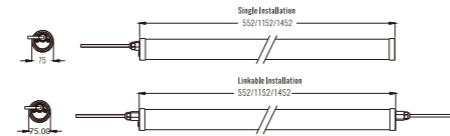

Beam Angle: B(1-80X120°)

Power Supply: P(1-0n/Off 2-DALI Dim 3-0-10V Dim)

Colour Finish: C(1-White)

6093

Downlight Recessed. Ambience/UGR

TRI-PROOF series

IP67

Architectural OUTDOOR