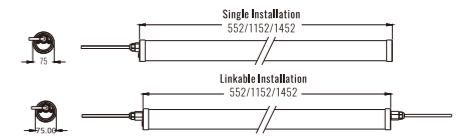

Beam Angle: B(1-120°)

Power Supply: P(1-On/Off 2-DALI Dim 3-0-10V Dim)

Colour Finish: C(1-White)

6094

Downlight Recessed. Ambience/UGR

TRI-PROOF series

IP67

Architectural OUTDOOR