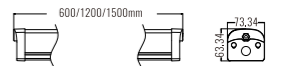

Beam Angle: B(1-120°)

Power Supply: P(1-On/Off 2-DALI Dim 3-0-10V Dim)

Colour Finish: C(1-White)

6096

Downlight Recessed. Ambience/UGR

TRI-PROOF series

IP65

Architectural OUTDOOR