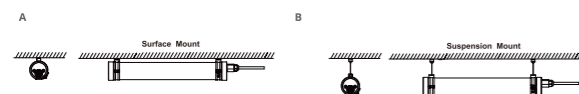

OSRAM 50,000hrs | SMD | LED LM80 | Fixed | Ra >90 | UGR <16 | IP67 | 5 years Warranty | AC100-277V 50/60Hz | CE | Stainless Steel+PC | 120°

Light Source	Power	Size	Source Lumens	System Lumens	CCT	Code
SMD LED	20W	∅75x552mm	2361lm	1818lm	● 2700K	609312.B.P.C
SMD LED	20W	∅75x552mm	2520lm	1940lm	● 3000K	609313.B.P.C
SMD LED	20W	∅75x552mm	2679lm	2063lm	○ 4000K	609314.B.P.C
SMD LED	20W	∅75x552mm	2782lm	2142lm	○ 5000K	609315.B.P.C
SMD LED	40W	∅75x1152mm	4722lm	3636lm	● 2700K	609322.B.P.C
SMD LED	40W	∅75x1152mm	5040lm	3881lm	● 3000K	609323.B.P.C
SMD LED	40W	∅75x1152mm	5358lm	4125lm	○ 4000K	609324.B.P.C
SMD LED	40W	∅75x1152mm	5564lm	4284lm	○ 5000K	609325.B.P.C
SMD LED	50W	∅175x1452mm	5903lm	4545lm	● 2700K	609332.B.P.C
SMD LED	50W	∅175x1452mm	6300lm	4851lm	● 3000K	609333.B.P.C
SMD LED	50W	∅175x1452mm	6697lm	5157lm	○ 4000K	609334.B.P.C
SMD LED	50W	∅175x1452mm	6955lm	5356lm	○ 5000K	609335.B.P.C
SMD LED	60W	∅175x1452mm	7084lm	5454lm	● 2700K	609342.B.P.C
SMD LED	60W	∅175x1452mm	7560lm	5821lm	● 3000K	609343.B.P.C
SMD LED	60W	∅175x1452mm	8036lm	6188lm	○ 4000K	609344.B.P.C
SMD LED	60W	∅175x1452mm	8346lm	6427lm	○ 5000K	609345.B.P.C

Beam Angle: B(1-120°)

Power Supply: P(1-On/Off 2-DALI Dim 3-0-10V Dim)

Colour Finish: C(1-White)