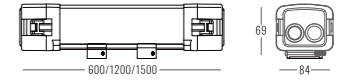

Architectural OUTDOOR

OSRAM 50,000hrs	SMD	LED LM80	Fixed	Ra >90	UGR <19	IP65	5 years Warranty	AC100-240V 50/60Hz	CE	PC+PC	120°

Light Source	Power	Size	Source Lumens	System Lumens	CCT	Code
SMD LED	20W	600x84x69mm	2328lm	1792lm	● 2700K	609012.B.P.C
SMD LED	20W	600x84x69mm	2484lm	1913lm	● 3000K	609013.B.P.C
SMD LED	20W	600x84x69mm	2640lm	2033lm	○ 4000K	609014.B.P.C
SMD LED	20W	600x84x69mm	2742lm	2112lm	○ 5000K	609015.B.P.C
Light Source	Power	Size	Source Lumens	System Lumens	CCT	Code
SMD LED	40W	1200x84x69mm	4655lm	3584lm	● 2700K	609022.B.P.C
SMD LED	40W	1200x84x69mm	4968lm	3825lm	● 3000K	609023.B.P.C
SMD LED	40W	1200x84x69mm	5281lm	4066lm	○ 4000K	609024.B.P.C
SMD LED	40W	1200x84x69mm	5485lm	4223lm	○ 5000K	609025.B.P.C
Light Source	Power	Size	Source Lumens	System Lumens	CCT	Code
SMD LED	60W	1500x84x69mm	6983lm	5377lm	● 2700K	609032.B.P.C
SMD LED	60W	1500x84x69mm	7452lm	5738lm	● 3000K	609033.B.P.C
SMD LED	60W	1500x84x69mm	7921lm	6100lm	○ 4000K	609034.B.P.C
SMD LED	60W	1500x84x69mm	8227lm	6335lm	○ 5000K	609035.B.P.C

Beam Angle: B(1-120°)

Power Supply: P(1-0n/Off 2-DALI Dim 3-0-10V Dim)

Colour Finish: C(1-White)

White