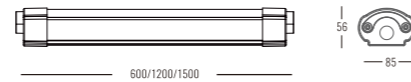

6089

Downlight Recessed. Ambience/UGR

TRI-PROOF series

IP65

Architectural OUTDOOR

OSRAM 50,000hrs	SMD	LED LM80	Fixed	Ra >90	UGR <19	IP65	5 years Warranty	AC220-240V 50/60Hz	CE	Aluminum+PC	120°

Light Source	Power	Size	Source Lumens	System Lumens	CCT	Code
SMD LED	20W	600x85x56mm	2193lm	1688lm	● 2700K	608912.B.P.C
SMD LED	20W	600x85x56mm	2340lm	1802lm	● 3000K	608913.B.P.C
SMD LED	20W	600x85x56mm	2487lm	1915lm	○ 4000K	608914.B.P.C
SMD LED	20W	600x85x56mm	2583lm	1989lm	○ 5000K	608915.B.P.C
Light Source	Power	Size	Source Lumens	System Lumens	CCT	Code
SMD LED	40W	1200x85x56mm	4385lm	3377lm	● 2700K	608922.B.P.C
SMD LED	40W	1200x85x56mm	4680lm	3604lm	● 3000K	608923.B.P.C
SMD LED	40W	1200x85x56mm	4975lm	3831lm	○ 4000K	608924.B.P.C
SMD LED	40W	1200x85x56mm	5167lm	3978lm	○ 5000K	608925.B.P.C
Light Source	Power	Size	Source Lumens	System Lumens	CCT	Code
SMD LED	60W	1500x85x56mm	6578lm	5065lm	● 2700K	608932.B.P.C
SMD LED	60W	1500x85x56mm	7020lm	5405lm	● 3000K	608933.B.P.C
SMD LED	60W	1500x85x56mm	7462lm	5746lm	○ 4000K	608934.B.P.C
SMD LED	60W	1500x85x56mm	7750lm	5968lm	○ 5000K	608935.B.P.C

Beam Angle: B(1-120°)

Power Supply: P(1-0n/Off 2-DALI Dim 3-0-10V Dim)

Colour Finish: C(1-White)

White

6090

Downlight Recessed. Ambience/UGR

TRI-PROOF series

IP65