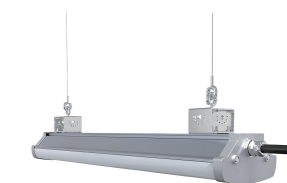

TRI PROOF LIGHT

Customizable high power output, and an adjustable lamp angle, making it suitable for warehouses, factories, logistics centers, subways, and other similar environments.

Is a robust and high-performance tri-proof luminaire designed for industrial and commercial applications. It features an aluminum heat sink.