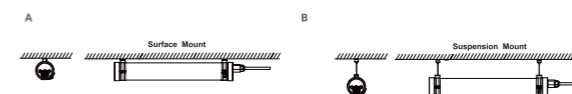

OSRAM 50,000hrs SMD LED LM80 Fixed Ra >90 UGR <19 IP67 5 years Warranty AC100-277V 50/60Hz CE Stainless Steel+Glass +High Borosilicate 120°

Light Source	Power	Size	Source Lumens	System Lumens	CCT	Code
SMD LED	20W	∅75x552mm	2108lm	1623lm	● 2700K	609112.B.P.C
SMD LED	20W	∅75x552mm	2250lm	1733lm	● 3000K	609113.B.P.C
SMD LED	20W	∅75x552mm	2392lm	1842lm	○ 4000K	609114.B.P.C
SMD LED	20W	∅75x552mm	2484lm	1913lm	○ 5000K	609115.B.P.C
SMD LED	40W	∅75x1152mm	4217lm	3247lm	● 2700K	609122.B.P.C
SMD LED	40W	∅75x1152mm	4500lm	3465lm	● 3000K	609123.B.P.C
SMD LED	40W	∅75x1152mm	4784lm	3683lm	○ 4000K	609124.B.P.C
SMD LED	40W	∅75x1152mm	4968lm	3825lm	○ 5000K	609125.B.P.C
SMD LED	50W	∅175x1452mm	5271lm	4058lm	● 2700K	609132.B.P.C
SMD LED	50W	∅175x1452mm	5625lm	4331lm	● 3000K	609133.B.P.C
SMD LED	50W	∅175x1452mm	5979lm	4604lm	○ 4000K	609134.B.P.C
SMD LED	50W	∅175x1452mm	6210lm	4782lm	○ 5000K	609135.B.P.C
SMD LED	60W	∅175x1452mm	6325lm	4870lm	● 2700K	609142.B.P.C
SMD LED	60W	∅175x1452mm	6750lm	5198lm	● 3000K	609143.B.P.C
SMD LED	60W	∅175x1452mm	7175lm	5525lm	○ 4000K	609144.B.P.C
SMD LED	60W	∅175x1452mm	7452lm	5738lm	○ 5000K	609145.B.P.C

Beam Angle: B(1-120°)

Power Supply: P(1-0n/Off 2-DALI Dim 3-0-10V Dim)

Colour Finish: C(1-White)