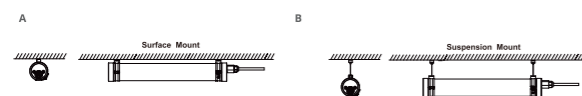

OSRAM 50,000hrs | SMD | LED LM80 | Fixed | Ra >90 | UGR <19 | IP67 | 5 years Warranty | AC100-277V 50/60Hz | CE | Stainless Steel+PC | 120°

Light Source	Power	Size	Source Lumens	System Lumens	CCT	Code
SMD LED	20W	∅75x552mm	928lm	714lm	● 2700K	609512.B.P.C
SMD LED	20W	∅75x552mm	990lm	762lm	● 3000K	609513.B.P.C
SMD LED	20W	∅75x552mm	1052lm	810lm	○ 4000K	609514.B.P.C
SMD LED	20W	∅75x552mm	1093lm	842lm	○ 5000K	609515.B.P.C
SMD LED	40W	∅75x1152mm	1855lm	1429lm	● 2700K	609522.B.P.C
SMD LED	40W	∅75x1152mm	1980lm	1525lm	● 3000K	609523.B.P.C
SMD LED	40W	∅75x1152mm	2105lm	1621lm	○ 4000K	609524.B.P.C
SMD LED	40W	∅75x1152mm	2186lm	1683lm	○ 5000K	609525.B.P.C
SMD LED	50W	∅175x1452mm	2319lm	1786lm	● 2700K	609532.B.P.C
SMD LED	50W	∅175x1452mm	2475lm	1906lm	● 3000K	609533.B.P.C
SMD LED	50W	∅175x1452mm	2631lm	2026lm	○ 4000K	609534.B.P.C
SMD LED	50W	∅175x1452mm	2732lm	2104lm	○ 5000K	609535.B.P.C
SMD LED	60W	∅175x1452mm	2783lm	2143lm	● 2700K	609542.B.P.C
SMD LED	60W	∅175x1452mm	2970lm	2287lm	● 3000K	609543.B.P.C
SMD LED	60W	∅175x1452mm	3157lm	2431lm	○ 4000K	609544.B.P.C
SMD LED	60W	∅175x1452mm	3279lm	2525lm	○ 5000K	609545.B.P.C

Beam Angle: B(1-120°)

Power Supply: P(1-On/Off 2-DALI Dim 3-0-10V Dim)

Colour Finish: C(1-White)