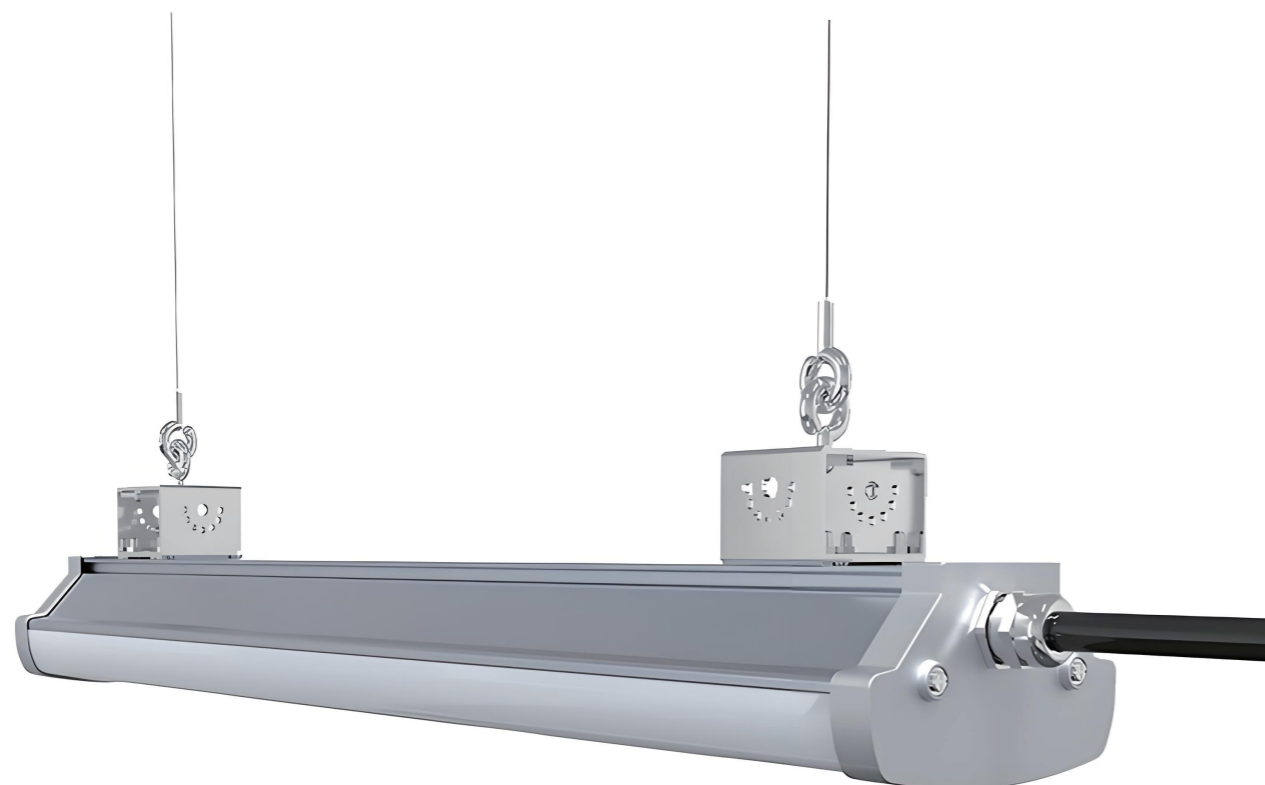

TRI PROOF LIGHT

Customizable high power output, and an adjustable lamp angle, making it suitable for warehouses, factories, logistics centers, subways, and other similar environments.

Is a robust and high-performance tri-proof luminaire designed for industrial and commercial applications. It features an aluminum heat sink.