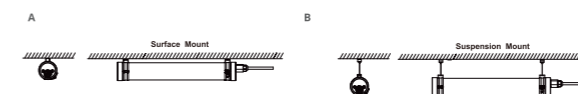

OSRAM 50,000hrs | SMD | LED LM80 | Fixed | Ra >90 | UGR <19 | IP67 | 5 years Warranty | AC100-277V 50/60Hz | CE | Stainless Steel+PC | 120°

Light Source	Power	Size	Source Lumens	System Lumens	CCT	Code
SMD LED	20W	∅75x552mm	2530lm	1948lm	● 2700K	609412.B.P.C
SMD LED	20W	∅75x552mm	2700lm	2079lm	● 3000K	609413.B.P.C
SMD LED	20W	∅75x552mm	2870lm	2210lm	○ 4000K	609414.B.P.C
SMD LED	20W	∅75x552mm	2981lm	2295lm	○ 5000K	609415.B.P.C
SMD LED	40W	∅75x1152mm	4891lm	3766lm	● 2700K	609422.B.P.C
SMD LED	40W	∅75x1152mm	5220lm	4019lm	● 3000K	609423.B.P.C
SMD LED	40W	∅75x1152mm	5549lm	4273lm	○ 4000K	609424.B.P.C
SMD LED	40W	∅75x1152mm	5763lm	4437lm	○ 5000K	609425.B.P.C
SMD LED	50W	∅175x1452mm	6114lm	4708lm	● 2700K	609432.B.P.C
SMD LED	50W	∅175x1452mm	6525lm	5024lm	● 3000K	609433.B.P.C
SMD LED	50W	∅175x1452mm	6936lm	5341lm	○ 4000K	609434.B.P.C
SMD LED	50W	∅175x1452mm	7204lm	5547lm	○ 5000K	609435.B.P.C
SMD LED	60W	∅175x1452mm	7337lm	5649lm	● 2700K	609442.B.P.C
SMD LED	60W	∅175x1452mm	7830lm	6029lm	● 3000K	609443.B.P.C
SMD LED	60W	∅175x1452mm	8323lm	6409lm	○ 4000K	609444.B.P.C
SMD LED	60W	∅175x1452mm	8644lm	6656lm	○ 5000K	609445.B.P.C

Beam Angle: B(1-120°)

Power Supply: P(1-On/Off 2-DALI Dim 3-0-10V Dim)

Colour Finish: C(1-White)