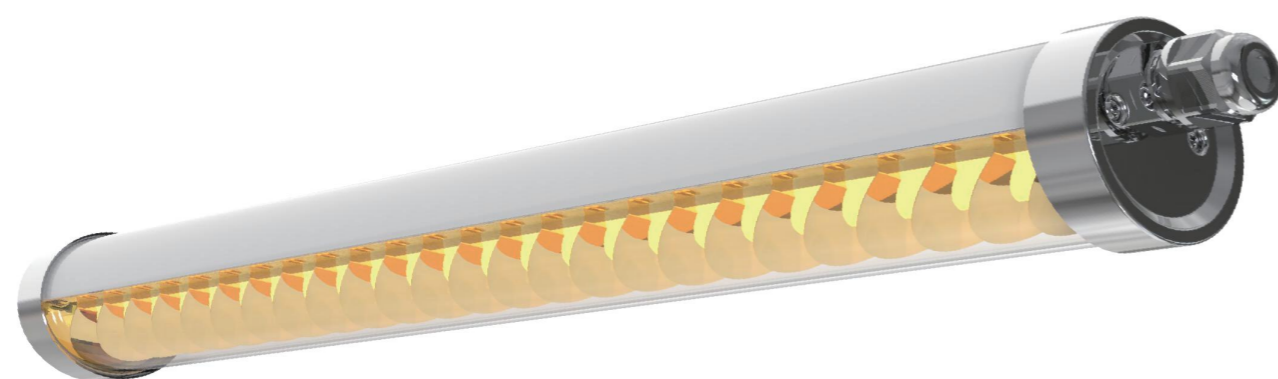

6092

Downlight Recessed. Ambience/UGR

TRI-PROOF series

IP67

ADJUSTABLE 80° - 120° TRI PROOF LIGHT TF SERIES -Grid type

- IP67 & IP69K
- PMMA IK08 / PC IK10
- Against water pressure of 100bar (1450psi) and temperature of 80 C
- System efficiency up to 60Lm/W
- High CRI>80
- Environmentally friendly, no mercury, no UV, no IR

- Environmentally friendly, no mercury, no UV, no IR
- Wide beam angle 80*120°
- Quick start instant 100% luminous flux
- 5 years warranty
- Certificate: CE, RoHS certified
- Surface mount or suspended

OSRAM 50,000hrs SMD LED LM80 Fixed Ra >80 UGR <19 IP67 5 years Warranty AC100-277V 50/60Hz CE Stainless Steel+PC 120°

Light Source	Power	Size	Source Lumens	System Lumens	CCT	Code
SMD LED	20W	∅75x552mm	1434lm	1104lm	● 2700K	609212.B.P.C
SMD LED	20W	∅75x552mm	1530lm	1178lm	● 3000K	609213.B.P.C
SMD LED	20W	∅75x552mm	1626lm	1252lm	● 4000K	609214.B.P.C
SMD LED	20W	∅75x552mm	1689lm	1301lm	● 5000K	609215.B.P.C
SMD LED	40W	∅75x1152mm	2867lm	2208lm	● 2700K	609222.B.P.C
SMD LED	40W	∅75x1152mm	3060lm	2356lm	● 3000K	609223.B.P.C
SMD LED	40W	∅75x1152mm	3253lm	2505lm	● 4000K	609224.B.P.C
SMD LED	40W	∅75x1152mm	3378lm	2601lm	● 5000K	609225.B.P.C
SMD LED	50W	∅175x1452mm	3584lm	2760lm	● 2700K	609232.B.P.C
SMD LED	50W	∅175x1452mm	3825lm	2945lm	● 3000K	609233.B.P.C
SMD LED	50W	∅175x1452mm	4066lm	3131lm	● 4000K	609234.B.P.C
SMD LED	50W	∅175x1452mm	4223lm	3252lm	● 5000K	609235.B.P.C
SMD LED	60W	∅175x1452mm	4301lm	3312lm	● 2700K	609242.B.P.C
SMD LED	60W	∅175x1452mm	4590lm	3534lm	● 3000K	609243.B.P.C
SMD LED	60W	∅175x1452mm	4879lm	3757lm	● 4000K	609244.B.P.C
SMD LED	60W	∅175x1452mm	5067lm	3902lm	● 5000K	609245.B.P.C

Beam Angle: B(1-80X120°)

Power Supply: P(1-0n/Off 2-DALI Dim 3-0-10V Dim)

Colour Finish: C(1-White)