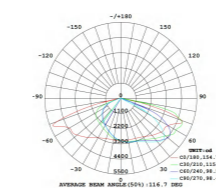

Light distribution curve selection

120°

113°×97°

TI

T II-M

T III-M

T IV-M

TV