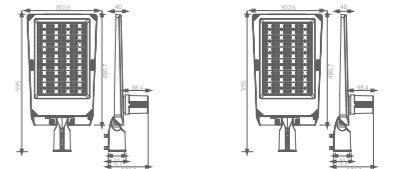

| Light Source | Power | Size | Source Lumens | System Lumens | CCT | Code |
|--------------|-------|------------------|---------------|---------------|-------|--------------|
| SMD LED | 150W | 244.9x522.1x40mm | ● 12662lm | ● 16444lm | 2700K | 701832.B.P.C |
| SMD LED | 150W | 244.9x522.1x40mm | ● 15015lm | ● 19500lm | 3000K | 701833.B.P.C |
| SMD LED | 150W | 244.9x522.1x40mm | ○ 15961lm | ○ 20729lm | 4000K | 701834.B.P.C |
| SMD LED | 150W | 244.9x522.1x40mm | ○ 16577lm | ○ 21528lm | 5000K | 701835.B.P.C |

Beam Angle: B(1-30°2-45°3-60°4-90°)

Power Supply: P(1-0n/Off)

Colour Finish: C(1-Black 2-Grey)

7018

Downlight Recessed. Ambience/UGR

STREET LIGHT series

Architectural OUTDOOR

| Light Source | Power | Size | Source Lumens | System Lumens | CCT | Code |
|--------------|-------|----------------|---------------|---------------|-------|--------------|
| SMD LED | 200W | 302.6x595x40mm | ● 21926lm | ● 16883lm | 2700K | 701842.B.P.C |
| SMD LED | 200W | 302.6x595x40mm | ● 26000lm | ● 20020lm | 3000K | 701843.B.P.C |
| SMD LED | 200W | 302.6x595x40mm | ○ 27638lm | ○ 21281lm | 4000K | 701844.B.P.C |
| SMD LED | 200W | 302.6x595x40mm | ○ 28704lm | ○ 22102lm | 5000K | 701845.B.P.C |

| Light Source | Power | Size | Source Lumens | System Lumens | CCT | Code |
|--------------|-------|----------------|---------------|---------------|-------|--------------|
| SMD LED | 240W | 302.6x595x40mm | ● 25299lm | ● 19480lm | 2700K | 701852.B.P.C |
| SMD LED | 240W | 302.6x595x40mm | ● 30000lm | ● 23100lm | 3000K | 701853.B.P.C |
| SMD LED | 240W | 302.6x595x40mm | ○ 31890lm | ○ 24555lm | 4000K | 701854.B.P.C |
| SMD LED | 240W | 302.6x595x40mm | ○ 33120lm | ○ 25502lm | 5000K | 701855.B.P.C |