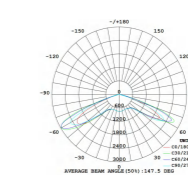

Light distribution curve selection

120°

113°×97°

TI

T II-M

T III-M

T IV-M

TV