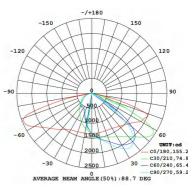

Light distribution curve selection

120°

113°×97°

TI

T II-M

T III-M

T IV-M

TV