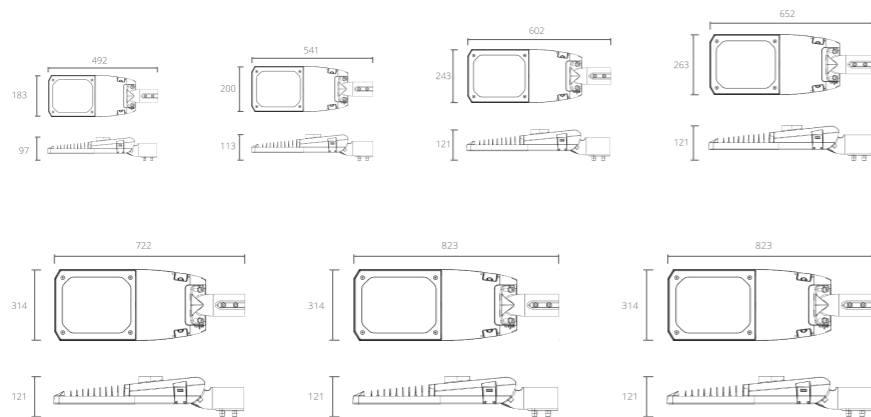

LED STREET LIGHT - S Series

Lamp on / off / Dim / metering / alarm operation / strategy storage. LoRa gateway coverage radius of 2-5kilometer.

Easy to install. Strong system expansion ability and increase sensor devices. Low power consumption, large capacity , high stability.

Multiple light distribution options

Light distribution curve selection