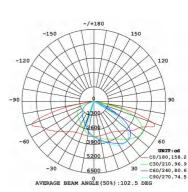

Light distribution curve selection

120°

113°×97°

TI

T II-M

T III-M

T IV-M

TV