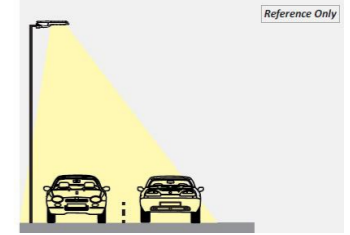

Easy to install. Strong system expansion ability and increase sensor devices. Low power consumption, large capacity , high stability.

Multiple light distribution options

For sidewalks, paths and shoulders lighting

For wider sidewalks, ramps, entrance roadways, etc.

Be applicable to residential areas, highways, bridges, etc.

For roadways, large parking areas and other area lighting

Be applicable to parking lots, center islands, intersections, and large commercial parking lots, etc.