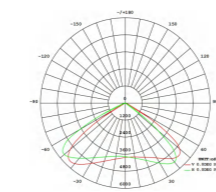

Light distribution curve selection

120°

113°×97°

TI

T II-M

T III-M

T IV-M

TV