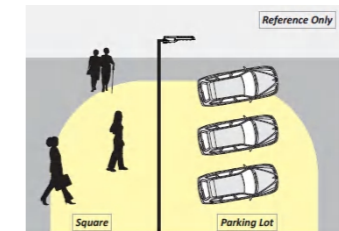

Beam Angle: B(1-30°2-45°3-60°4-90°)

Power Supply: P(1-0n/Off)

Colour Finish: C(1-Black 2-Grey)

LED STREET LIGHT - S Series

Lamp on / off / Dim / metering / alarm operation / strategy storage. LoRa gateway coverage radius of 2-5kilometer.

Easy to install. Strong system expansion ability and increase sensor devices. Low power consumption, large capacity , high stability.

Multiple light distribution options

For sidewalks, paths and shoulders lighting

For wider sidewalks, ramps, entrance roadways, etc.

Be applicable to residential areas, highways, bridges, etc.

For roadways, large parking areas and other area lighting

Be applicable to parking lots, center islands, intersections, and large commercial parking lots, etc.