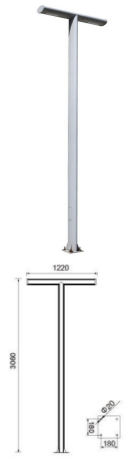

| Light Source | Power | Size | Source Lumens | System Lumens | CCT | Code |
|--------------|-------|------------------|---------------|---------------|-------|--------------|
| SMD LED | 150W | 244.9x522.1x40mm | ● 12662lm | ● 16444lm | 2700K | 701832.B.P.C |
| SMD LED | 150W | 244.9x522.1x40mm | ● 15015lm | ● 19500lm | 3000K | 701833.B.P.C |
| SMD LED | 150W | 244.9x522.1x40mm | ○ 15961lm | ○ 20729lm | 4000K | 701834.B.P.C |
| SMD LED | 150W | 244.9x522.1x40mm | ○ 16577lm | ○ 21528lm | 5000K | 701835.B.P.C |

| Light Source | Power | Size | Source Lumens | System Lumens | CCT | Code |
|--------------|-------|----------------|---------------|---------------|-------|--------------|
| SMD LED | 240W | 302.6x595x40mm | ● 25299lm | ● 19480lm | 2700K | 701852.B.P.C |
| SMD LED | 240W | 302.6x595x40mm | ● 30000lm | ● 23100lm | 3000K | 701853.B.P.C |
| SMD LED | 240W | 302.6x595x40mm | ○ 31890lm | ○ 24555lm | 4000K | 701854.B.P.C |
| SMD LED | 240W | 302.6x595x40mm | ○ 33120lm | ○ 25502lm | 5000K | 701855.B.P.C |

| Light Source | Power | Size | Source Lumens | System Lumens | CCT | Code |
|--------------|-------|------------|---------------|---------------|-------|--------------|
| SMD LED | 50W | 710x3350mm | ● 3162lm | ● 2435lm | 2700K | 702012.B.P.C |
| SMD LED | 50W | 710x3350mm | ● 3750lm | ● 2888lm | 3000K | 702013.B.P.C |
| SMD LED | 50W | 710x3350mm | ○ 3986lm | ○ 3069lm | 4000K | 702014.B.P.C |
| SMD LED | 50W | 710x3350mm | ○ 4140lm | ○ 3188lm | 5000K | 702015.B.P.C |

Beam Angle: B(1-12° 2-24° 3-36° 4-60°)

Power Supply: P(1-On/Off)

Colour Finish: C(1-Black 2-Grey)

7021

Downlight Recessed. Ambience/UGR

STREET LIGHT series

Architectural OUTDOOR

OSRAM 50,000hrs |
 SMD |
 LED LM80 |
 Fixed |
 Ra >90 |
 UGR <19 |
 IP55 |
 5 years Warranty |
 AC220-240V 50/60Hz |
 CE |
 Die-cast Aluminum Heatsink |
 12° 24° 36° 60°