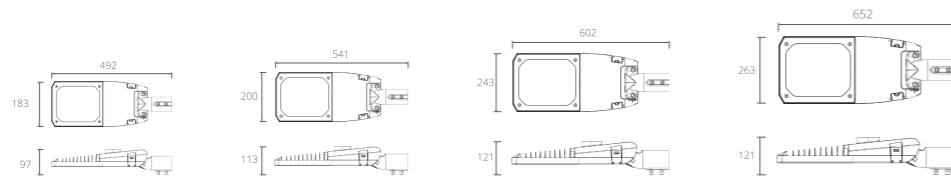

7019

Downlight Recessed. Ambience/UGR

STREET LIGHT series

Architectural OUTDOOR

OSRAM 50,000hrs	SMD	LED LM80	Fixed	Ra >70	UGR <19	IP65	5 years warranty	AC100-305V 50/60Hz	CE	Die-cast Aluminum Heatsink	120°

Light Source	Power	Size	Source Lumens	System Lumens	CCT	Code
SMD LED	40W	492x183x97mm	● 3913lm	● 3013lm	2700K	701912.B.P.C
SMD LED	40W	492x183x97mm	● 4640lm	● 3573lm	3000K	701913.B.P.C
SMD LED	40W	492x183x97mm	○ 4932lm	○ 3798lm	4000K	701914.B.P.C
SMD LED	40W	492x183x97mm	○ 5123lm	○ 3944lm	5000K	701915.B.P.C

Light Source	Power	Size	Source Lumens	System Lumens	CCT	Code
SMD LED	60W	541x200x113mm	● 5869lm	● 4519lm	2700K	701922.B.P.C
SMD LED	60W	541x200x113mm	● 6960lm	● 5359lm	3000K	701923.B.P.C
SMD LED	60W	541x200x113mm	○ 7398lm	○ 5697lm	4000K	701924.B.P.C
SMD LED	60W	541x200x113mm	○ 7684lm	○ 5917lm	5000K	701925.B.P.C

Light Source	Power	Size	Source Lumens	System Lumens	CCT	Code
SMD LED	100W	602x243x121mm	● 9782lm	● 7532lm	2700K	701932.B.P.C
SMD LED	100W	602x243x121mm	● 11600lm	● 8932lm	3000K	701933.B.P.C
SMD LED	100W	602x243x121mm	○ 12331lm	○ 9495lm	4000K	701934.B.P.C
SMD LED	100W	602x243x121mm	○ 12806lm	○ 9861lm	5000K	701935.B.P.C

Light Source	Power	Size	Source Lumens	System Lumens	CCT	Code
SMD LED	150W	652x263x121mm	● 14673lm	● 11299lm	2700K	701942.B.P.C
SMD LED	150W	652x263x121mm	● 17400lm	● 13398lm	3000K	701943.B.P.C
SMD LED	150W	652x263x121mm	○ 18496lm	○ 14242lm	4000K	701944.B.P.C
SMD LED	150W	652x263x121mm	○ 19210lm	○ 14791lm	5000K	701945.B.P.C

Beam Angle: B(1-120°)

Power Supply: P(1-On/Off)

Colour Finish: C(1 -Black 2 - Grey)

7019

Downlight Recessed. Ambience/UGR