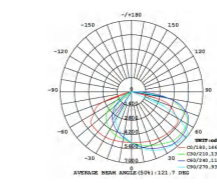

Light distribution curve selection

120°

113°×97°

TI

T II-M

T III-M

T IV-M

TV