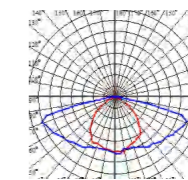

Light distribution curve selection

120°

113°×97°

TI

T II-M

T III-M

T IV-M

TV