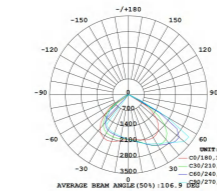

Light distribution curve selection

120°

113°×97°

TI

T II-M

T III-M

T IV-M

TV