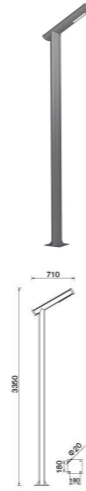

7020

Downlight Recessed. Ambience/UGR

STREET LIGHT series

Architectural OUTDOOR

OSRAM 50,000hrs |
SMD |
LED LM80 |
Fixed |
Ra >90 |
UGR <19 |
IP55 |
5 years Warranty |
AC220-240V 50/60Hz |
CE |
Die-cast Aluminum Heatsink |
12° 24° 36° 60°

Light Source	Power	Size	Source Lumens	System Lumens	CCT	Code
SMD LED	50W	710x3350mm	● 3162lm	● 2435lm	2700K	702012.B.P.C
SMD LED	50W	710x3350mm	● 3750lm	● 2888lm	3000K	702013.B.P.C
SMD LED	50W	710x3350mm	○ 3986lm	○ 3069lm	4000K	702014.B.P.C
SMD LED	50W	710x3350mm	○ 4140lm	○ 3188lm	5000K	702015.B.P.C

Beam Angle: B(1-12° 2-24° 3-36° 4-60°)

Power Supply: P(1-On/Off)

Colour Finish: C(1-Black 2-Grey)

7021

Downlight Recessed. Ambience/UGR

STREET LIGHT series

Architectural OUTDOOR