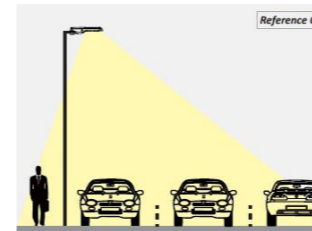

Beam Angle: B(1-30°2-45°3-60°4-90°)

Power Supply: P(1-0n/Off)

Colour Finish: C(1-Black 2-Grey)

LED STREET LIGHT - S Series

Lamp on / off / Dim / metering / alarm operation / strategy storage. LoRa gateway coverage radius of 2-5kilometer.

Easy to install. Strong system expansion ability and increase sensor devices. Low power consumption, large capacity , high stability.

Multiple light distribution options

For sidewalks, paths and shoulders lighting

For wider sidewalks, ramps, entrance roadways, etc.

Be applicable to residential areas, highways, bridges, etc.

For roadways, large parking areas and other area lighting

Be applicable to parking lots, center islands, intersections, and large commercial parking lots, etc.