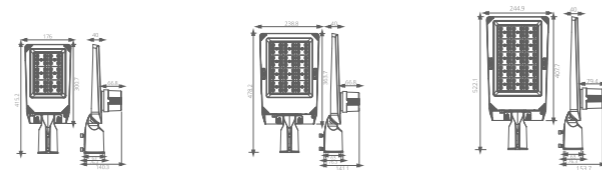

STREET LIGHT

STREET LIGHT 7018
30W/100W/150W/200W/240W
P.3-4

STREET LIGHT 7019
40W/60W/100W/150W
200W/240W/300W
P.7-8

STREET LIGHT 7020
50W
P.9

STREET LIGHT 7021
2*50W
P.10

7018

Downlight Recessed. Ambience/UGR

STREET LIGHT series

Architectural OUTDOOR

| Light Source | Power | Size | Source Lumens | System Lumens | CCT | Code |
|--------------|-------|----------------|---------------|---------------|-------|--------------|
| SMD LED | 30W | 176x415.2x40mm | ● 3289lm | ● 2532lm | 2700K | 701812.B.P.C |
| SMD LED | 30W | 176x415.2x40mm | ● 3900lm | ● 3003lm | 3000K | 701813.B.P.C |
| SMD LED | 30W | 176x415.2x40mm | ○ 4146lm | ○ 3192lm | 4000K | 701814.B.P.C |
| SMD LED | 30W | 176x415.2x40mm | ○ 4306lm | ○ 3315lm | 5000K | 701815.B.P.C |

| Light Source | Power | Size | Source Lumens | System Lumens | CCT | Code |
|--------------|-------|------------------|---------------|---------------|-------|--------------|
| SMD LED | 100W | 238.8x478.2x40mm | ● 10963lm | ● 8441lm | 2700K | 701822.B.P.C |
| SMD LED | 100W | 238.8x478.2x40mm | ● 13000lm | ● 10010lm | 3000K | 701823.B.P.C |
| SMD LED | 100W | 238.8x478.2x40mm | ○ 13819lm | ○ 10641lm | 4000K | 701824.B.P.C |
| SMD LED | 100W | 238.8x478.2x40mm | ○ 14352lm | ○ 11051lm | 5000K | 701825.B.P.C |

| Light Source | Power | Size | Source Lumens | System Lumens | CCT | Code |
|--------------|-------|------------------|---------------|---------------|-------|--------------|
| SMD LED | 150W | 244.9x522.1x40mm | ● 12662lm | ● 16444lm | 2700K | 701832.B.P.C |
| SMD LED | 150W | 244.9x522.1x40mm | ● 15015lm | ● 19500lm | 3000K | 701833.B.P.C |
| SMD LED | 150W | 244.9x522.1x40mm | ○ 15961lm | ○ 20729lm | 4000K | 701834.B.P.C |
| SMD LED | 150W | 244.9x522.1x40mm | ○ 16577lm | ○ 21528lm | 5000K | 701835.B.P.C |