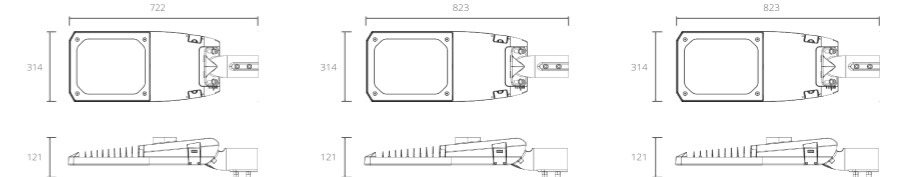

Beam Angle: B(1-120°)

Power Supply: P(1-On/Off)

Colour Finish: C(1 -Black 2 - Grey)

7019

Downlight Recessed. Ambience/UGR

STREET LIGHT series

Architectural OUTDOOR

| | | | | | | | | | | | |
|--------------------|-----|-------------|-------|-----------|------------|------|------------------------|-----------------------|----|-------------------------------|------|
| OSRAM 50,000hrs | SMD | LED LM80 | Fixed | Ra >70 | UGR <19 | IP66 | 5 years warranty | AC100-305V 50/60Hz | CE | Die-cast Aluminum Heatsink | 120° |
|--------------------|-----|-------------|-------|-----------|------------|------|------------------------|-----------------------|----|-------------------------------|------|