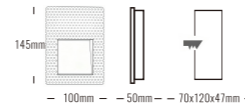

8048

Downlight Recessed. Ambience/UGR

STAIRseries

ArchitecturalINDOOR

OSRAM | SMD | LED LM80 | | Ra >80 | UGR <19 | IP20 | | AC220-240V 50/60Hz | | Die-cast Aluminum Heatsink |

Light Source	Power	Size	Source Lumens	System Lumens	CCT	Code
SMD LED	3W	145x100x50mm	295lm	227lm	● 2700K	803012.B.P.C
SMD LED	3W	145x100x50mm	315lm	243lm	● 3000K	803013.B.P.C
SMD LED	3W	145x100x50mm	335lm	258lm	○ 4000K	803014.B.P.C
SMD LED	3W	145x100x50mm	348lm	268lm	○ 5000K	803015.B.P.C

Beam Angle: B(1-120°)

Power Supply: P(1-On/Off 2-DALI Dim 3-0-10V Dim)

Colour Finish: C(1-White)

8049

Downlight Recessed. Ambience/UGR

STAIRseries