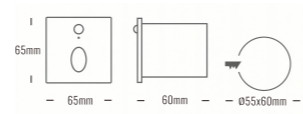

8046

Downlight Recessed. Ambience/UGR

STAIRseries

ArchitecturalINDOOR