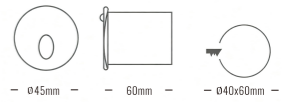

ArchitecturalINDOOR