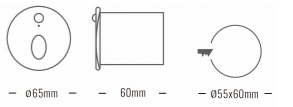

ArchitecturalOUTDOOR