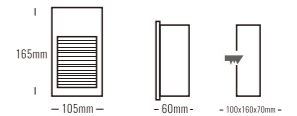

Beam Angle: B(1-120°)

Power Supply: P(1-On/Off 2-DALI Dim 3-0-10V Dim)

Colour Finish: C(1-White 2-Black 3-Dark Grey 4-Light Grey)

8055

Downlight Recessed. Ambience/UGR

STAIR series

IP65

Architectural OUTDOOR