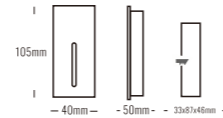

Beam Angle: B(1-120°)

Power Supply: P(1-On/Off 2-DALI Dim 3-0-10V Dim)

Colour Finish: C(1-White 2-Black 3-Dark Grey 4-Light Grey)

8056

Downlight Recessed. Ambience/UGR

STAIR series

IP65

Architectural OUTDOOR