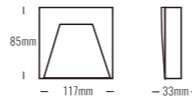

Beam Angle: B(1-120°)

Power Supply: P(1-On/Off 2-DALI Dim 3-0-10V Dim)

Colour Finish: C(1-White 2-Black 3-Dark Grey 4-Light Grey)

8052

Downlight Recessed. Ambience/UGR

STAIR series

IP65

Architectural OUTDOOR