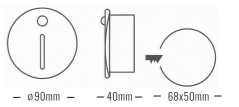

Beam Angle: B(1-20° 2-60° 3-90°)

Power Supply: P(1-On/Off 2-DALI Dim 3-0-10V Dim)

Colour Finish: C(1-White 2-Black 3-Dark Grey 4-Light Grey)

8043

Downlight Recessed. Ambience/UGR

STAIRseries

IP65

ArchitecturalOUTDOOR