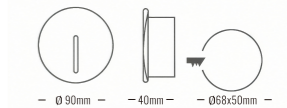

OSRAM | SMD | LED LM80 | | Ra >80 | UGR <19 | | | AC220-240V 50/60Hz | | Die-cast Aluminum Heatsink |

Light Source	Power	Size	Source Lumens	System Lumens	CCT	Code
SMD LED	3W	90x90x40mm	281lm	207lm	● 2700K	804012.B.P.C
SMD LED	3W	90x90x40mm	300lm	221lm	● 3000K	804013.B.P.C
SMD LED	3W	90x90x40mm	319lm	234lm	○ 4000K	804014.B.P.C
SMD LED	3W	90x90x40mm	331lm	243lm	○ 5000K	804015.B.P.C

Beam Angle: B(1-20° 2-60° 3-90°)

Power Supply: P(1-On/Off 2-DALI Dim 3-0-10V Dim)

Colour Finish: C(1-White 2-Black 3-Dark Grey 4-Light Grey)

8041

Downlight Recessed. Ambience/UGR

STAIR series

IP65

Architectural OUTDOOR

OSRAM | SMD | LED LM80 | | Ra >80 | UGR <19 | | | AC220-240V 50/60Hz | | Die-cast Aluminum Heatsink |

Light Source	Power	Size	Source Lumens	System Lumens	CCT	Code
SMD LED	3W	Ø90x40mm	281lm	207lm	● 2700K	804112.B.P.C
SMD LED	3W	Ø90x40mm	300lm	221lm	● 3000K	804113.B.P.C
SMD LED	3W	Ø90x40mm	319lm	234lm	○ 4000K	804114.B.P.C
SMD LED	3W	Ø90x40mm	331lm	243lm	○ 5000K	804115.B.P.C