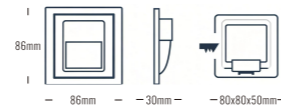

OSRAM | SMD | LED LM80 | | Ra >80 | UGR <19 | | | AC220-240V 50/60Hz | | Die-cast Aluminum Heatsink |

Light Source	Power	Size	Source Lumens	System Lumens	CCT	Code
SMD LED	3W	90x90x40mm	281lm	207lm	● 2700K	804012.B.P.C
SMD LED	3W	90x90x40mm	300lm	221lm	● 3000K	804013.B.P.C
SMD LED	3W	90x90x40mm	319lm	234lm	○ 4000K	804014.B.P.C
SMD LED	3W	90x90x40mm	331lm	243lm	○ 5000K	804015.B.P.C