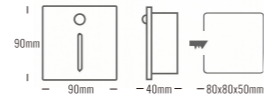

OSRAM | SMD | LED LM80 | | Ra >80 | UGR <19 | | | AC220-240V 50/60Hz | | Die-cast Aluminum Heatsink |

Light Source	Power	Size	Source Lumens	System Lumens	CCT	Code
SMD LED	3W	90x90x40mm	281lm	207lm	● 2700K	804012.B.P.C
SMD LED	3W	90x90x40mm	300lm	221lm	● 3000K	804013.B.P.C
SMD LED	3W	90x90x40mm	319lm	234lm	○ 4000K	804014.B.P.C
SMD LED	3W	90x90x40mm	331lm	243lm	○ 5000K	804015.B.P.C

OSRAM | SMD | LED LM80 | | Ra >80 | UGR <19 | | | AC220-240V 50/60Hz | | Die-cast Aluminum Heatsink |

Light Source	Power	Size	Source Lumens	System Lumens	CCT	Code
SMD LED	3W	Ø90x40mm	281lm	207lm	● 2700K	804112.B.P.C
SMD LED	3W	Ø90x40mm	300lm	221lm	● 3000K	804113.B.P.C
SMD LED	3W	Ø90x40mm	319lm	234lm	○ 4000K	804114.B.P.C
SMD LED	3W	Ø90x40mm	331lm	243lm	○ 5000K	804115.B.P.C

Beam Angle: B(1-20° 2-60° 3-90°)

Power Supply: P(1-On/Off 2-DALI Dim 3-0-10V Dim)

Colour Finish: C(1-White 2-Black 3-Dark Grey 4-Light Grey)

8042

Downlight Recessed. Ambience/UGR

STAIRseries

IP65

ArchitecturalOUTDOOR