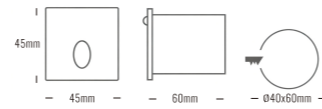

Beam Angle: B(1-20° 2-60° 3-90°)

Power Supply: P(1-On/Off 2-DALI Dim 3-0-10V Dim)

Colour Finish: C(1-White 2-Black 3-Dark Grey 4-Light Grey)

8044

Downlight Recessed. Ambience/UGR

STAIRseries

ArchitecturalINDOOR