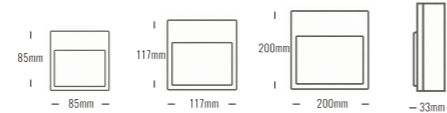

8050

Downlight Recessed. Ambience/UGR

STAIR series

IP65

Architectural OUTDOOR