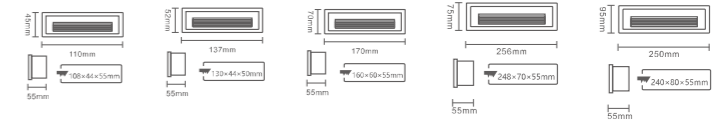

Beam Angle: B(1-120°)

Power Supply: P(1-On/Off 2-DALI Dim 3-0-10V Dim)

Colour Finish: C(1-White 2-Black 3-Dark Grey 4-Light Grey)

8053

Downlight Recessed. Ambience/UGR

STAIR series

IP65

Architectural OUTDOOR