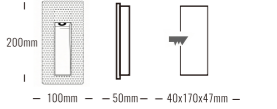

ArchitecturalINDOOR

OSRAM | SMD | LED LM80 | | Ra >80 | UGR <19 | IP20 | | AC220-240V 50/60Hz | | Die-cast Aluminum Heatsink |

Light Source	Power	Size	Source Lumens	System Lumens	CCT	Code
SMD LED	3W	200x100x50mm	295lm	205lm	● 2700K	804912.B.P.C
SMD LED	3W	200x100x50mm	315lm	223lm	● 3000K	804913.B.P.C
SMD LED	3W	200x100x50mm	335lm	237lm	○ 4000K	804914.B.P.C
SMD LED	3W	200x100x50mm	348lm	246lm	○ 5000K	804915.B.P.C

Beam Angle: B(1-60°)

Power Supply: P(1-On/Off 2-DALI Dim 3-0-10V Dim)

Colour Finish: C(1-White)