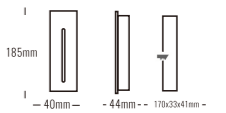

Beam Angle: B(1-120°)

Power Supply: P(1-On/Off 2-DALI Dim 3-0-10V Dim)

Colour Finish: C(1-White 2-Black 3-Dark Grey 4-Light Grey)

8057

Downlight Recessed. Ambience/UGR

STAIR series

IP65

Architectural OUTDOOR