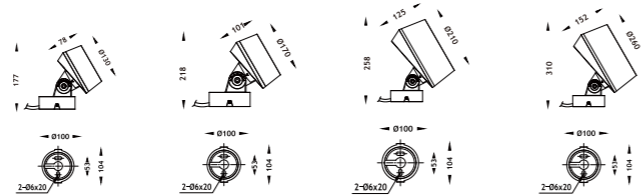

Architectural OUTDOOR

7027

Downlight Recessed. Ambience/UGR

SPIKEseries

IP65

RGB W+WW
TUNABLE

OSRAM 50,000hrs	SMD	LED LM80	Fixed	Ra >80	UGR <19	IP66	5 years Warranty	AC100-277V 50/60Hz	CE	Die-cast Aluminum Heatsink	10° 18° 24° 38° 60°

Light Source	Power	Size	Source Lumens	System Lumens	CCT	Code
SMD LED	21W	ø130x78x177mm	1029lm	720lm	RGBW	702726.B.5.C
SMD LED	40W	ø170x101x218mm	2320lm	1624lm	RGBW	702727.B.5.C
SMD LED	80W	ø210x125x258mm	4640lm	3248lm	RGBW	702728.B.5.C
SMD LED	144W	ø260x152x310mm	7632lm	5342lm	RGBW	702729.B.5.C

Beam Angle: B(1-10° 2-18° 3-24° 4-38° 5-60° 6-10X60° 7-20X55°)

Power Supply: P(1-0n/Off 2-DMX)

Colour Finish: C(1-Black 2-Grey)