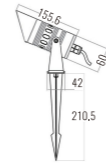

7025

Downlight Recessed. Ambience/UGR

SPIKEseries

IP65

Architectural OUTDOOR