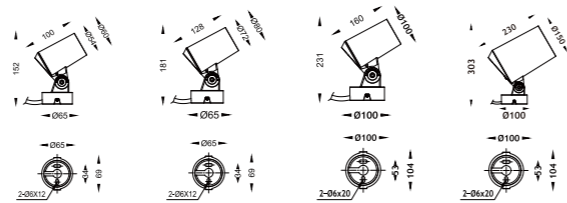

Architectural OUTDOOR

7026

Downlight Recessed. Ambience/UGR

SPIKE series

IP65

RGB W+WW
TUNABLE

OSRAM 50,000hrs	SMD	LED LM80	Fixed	Ra >80	UGR <19	IP66	5 years Warranty	AC100-277V 50/60Hz	CE	Die-cast Aluminum Heatsink	10° 18° 24° 38° 60°

Light Source	Power	Size	Source Lumens	System Lumens	CCT	Code
SMD LED	9W	∅60x100x152mm	540lm	378lm	RGBW	702636.B.5.C
SMD LED	12W	∅80x128x181mm	744lm	521lm	RGBW	702637.B.5.C
SMD LED	18W	∅100x160x231mm	1080lm	756lm	RGBW	702638.B.5.C
SMD LED	40W	∅150x230x303 mm	2440lm	1708lm	RGBW	702639.B.5.C

Beam Angle: B(1-10° 2-18° 3-24° 4-38° 5-60° 6-10x60° 7-20x55°)

Colour Finish: C(1 -Black 2 - Grey)