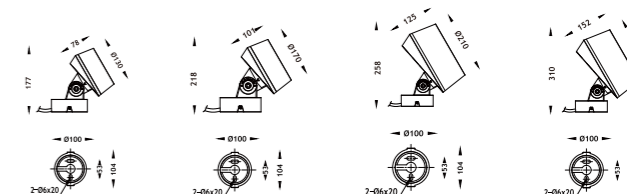

Beam Angle: B(1-10° 2-18° 3-24° 4-38° 5-60° 6-10X60° 7-20X55°)

Power Supply: P(1-On/Off 2-DALI Dim 3-0-10V Dim)

Colour Finish: C(1-Black 2-Grey)

7027

Downlight Recessed. Ambience/UGR

SPIKEseries

IP65

ArchitecturalOUTDOOR