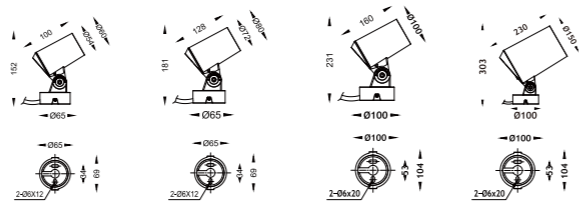

7026

Downlight Recessed. Ambience/UGR

SPIKEseries

IP65

Architectural OUTDOOR

OSRAM 50,000hrs | SMD LED LM80 | Fixed | Ra >80 | UGR <19 | IP66 | 5 years Warranty | AC100-277V 50/60Hz | CE | Die-cast Aluminum Heatsink | 10° 18° 24° 38° 60°

Light Source	Power	Size	Source Lumens	System Lumens	CCT	Code
SMD LED	6W	∅60x100mm	683lm	464lm	● 2700K	702612.B.P.C
SMD LED	6W	∅60x100mm	729lm	495lm	● 3000K	702613.B.P.C
SMD LED	6W	∅60x100mm	775lm	526lm	○ 4000K	702614.B.P.C
SMD LED	6W	∅60x100mm	805lm	546lm	○ 5000K	702615.B.P.C
SMD LED	10W	∅80x128mm	1130lm	767lm	● 2700K	702622.B.P.C
SMD LED	10W	∅80x128mm	1206lm	819lm	● 3000K	702623.B.P.C
SMD LED	10W	∅80x128mm	1282lm	870lm	○ 4000K	702624.B.P.C
SMD LED	10W	∅80x128mm	1331lm	904lm	○ 5000K	702625.B.P.C
SMD LED	18W	∅100x160mm	2034lm	1381lm	● 2700K	702632.B.P.C
SMD LED	18W	∅100x160mm	2171lm	1474lm	● 3000K	702633.B.P.C
SMD LED	18W	∅100x160mm	2308lm	1567lm	○ 4000K	702634.B.P.C
SMD LED	18W	∅100x160mm	2397lm	1627lm	○ 5000K	702635.B.P.C
SMD LED	36W	∅150x230mm	4068lm	2762lm	● 2700K	702642.B.P.C
SMD LED	36W	∅150x230mm	4342lm	2948lm	● 3000K	702643.B.P.C
SMD LED	36W	∅150x230mm	4615lm	3134lm	○ 4000K	702644.B.P.C
SMD LED	36W	∅150x230mm	4793lm	3255lm	○ 5000K	702645.B.P.C

Beam Angle: B(1-10° 2-18° 3-24° 4-38° 5-60° 6-10X60° 7-20X55°)

Power Supply: P(1-On/Off 2-DALI Dim 3-0-10V Dim 4-DMX)

Colour Finish: C(1 -Black 2 - Grey)

7026

Downlight Recessed. Ambience/UGR

SPIKEseries

IP65