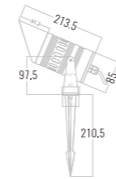

Architectural OUTDOOR

7025

Downlight Recessed. Ambience/UGR

SPIKEseries

IP65

OSRAM 50,000hrs
SMD
LED LM80
Fixed
Ra >80
UGR <19
IP66
5 years Warranty
AC100-200V 50/60Hz
CE
Die-cast Aluminum Heatsink
10°
18°
24°
38°

Light Source	Power	Size	Source Lumens	System Lumens	CCT	Code
SMD LED	18W	ø85x213.5mm	918lm	551lm	RGB	702536.B.4.C
SMD LED	25W	ø85x213.5mm	1450lm	1015lm	RGBW	702537.B.4.C

Beam Angle: B(1-10°2-18°3-24°4-38°5-60°6-10X60°7-20X55°)

Colour Finish: C(1 -Black 2 - Grey 3 - Orange)