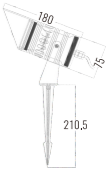

Beam Angle: B(1-10° 2-18° 3-24° 4-38° 5-60° 6-10X60° 7-20X55°)

Power Supply: P(1-On/Off 2-DALI Dim 3-0-10V Dim)

Colour Finish: C(1-Black 2-Grey 3-Orange)

Accessories

Code:3012842.1

Code:3012433.2

Code:3065112.2

7025

Downlight Recessed. Ambience/UGR

SPIKEseries

IP65

Architectural OUTDOOR

Light Source	Power	Size	Source Lumens	System Lumens	CCT	Code
SMD LED	15W	∅75x180mm	1670lm	1100lm	● 2700K	702522.B.P.C
SMD LED	15W	∅75x180mm	1782lm	1185lm	● 3000K	702523.B.P.C
SMD LED	15W	∅75x180mm	1894lm	1260lm	● 4000K	702524.B.P.C
SMD LED	15W	∅75x180mm	1967lm	1308lm	● 5000K	702525.B.P.C
SMD LED	15W	∅75x180mm	696lm	487lm	● RGBW	702526.B.4.C

Beam Angle: B(1-10° 2-18° 3-24° 4-38° 5-60° 6-10X60° 7-20X55°)

Power Supply: P(1-On/Off 2-DALI Dim 3-0-10V Dim)

Colour Finish: C(1-Black 2-Grey 3-Orange)

Accessories

Code:3054142.1

Code:3075120.2

Code:3015426.2