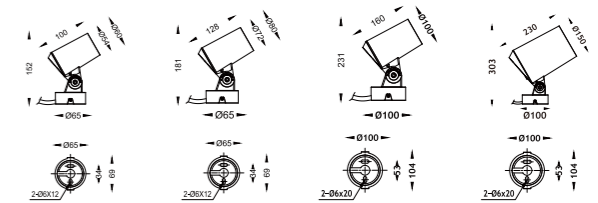

Architectural OUTDOOR

OSRAM 50,000hrs | SMD LED LM80 | Fixed | Ra >80 | UGR <19 | IP66 | 5 years Warranty | AC100-277V 50/60Hz | CE | Die-cast Aluminum Heatsink | 10° 18° 24° 38° 60°

Light Source	Power	Size	Source Lumens	System Lumens	CCT	Code
SMD LED	9W	∅60x100x152mm	459lm	280lm	● RGB	702616.B.4.C
SMD LED	12W	∅80x128x181mm	636lm	394lm	● RGB	702617.B.4.C
SMD LED	18W	∅100x160x231mm	954lm	591lm	● RGB	702618.B.4.C
SMD LED	36W	∅150x230x303 mm	1872lm	1161lm	● RGB	702619.B.4.C

Beam Angle: B(1-10° 2-18° 3-24° 4-38° 5-60° 6-10X60° 7-20X55°)

Power Supply: P(1-On/Off 2-DMX)

Colour Finish: C(1 -Black 2 - Grey)