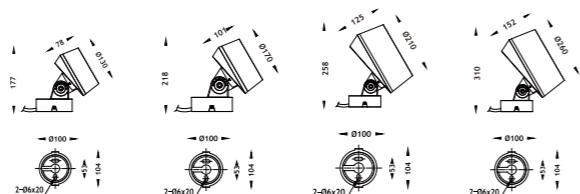

7027

Downlight Recessed. Ambience/UGR

SPIKEseries

IP65

ArchitecturalOUTDOOR

OSRAM 50,000hrs SMD LED LM80 Fixed Ra >80 UGR <19 IP66 5 years Warranty AC100-277V 50/60Hz CE Die-cast Aluminum Heatsink

Light Source	Power	Size	Source Lumens	System Lumens	CCT	Code
SMD LED	18W	∅130x78mm	1852lm	1361lm	● 2700K	702712.B.P.C
SMD LED	18W	∅130x78mm	1976lm	1453lm	● 3000K	702713.B.P.C
SMD LED	18W	∅130x78mm	2101lm	1544lm	○ 4000K	702714.B.P.C
SMD LED	18W	∅130x78mm	2182lm	1604lm	○ 5000K	702715.B.P.C
SMD LED	36W	∅170x101mm	3704lm	2722lm	● 2700K	702722.B.P.C
SMD LED	36W	∅170x101mm	3953lm	2905lm	● 3000K	702723.B.P.C
SMD LED	36W	∅170x101mm	4202lm	3088lm	○ 4000K	702724.B.P.C
SMD LED	36W	∅170x101mm	4364lm	3207lm	○ 5000K	702725.B.P.C
SMD LED	48W	∅210x125mm	4938lm	3630lm	● 2700K	702732.B.P.C
SMD LED	48W	∅210x125mm	5270lm	3874lm	● 3000K	702733.B.P.C
SMD LED	48W	∅210x125mm	5602lm	4178lm	○ 4000K	702734.B.P.C
SMD LED	48W	∅210x125mm	5819lm	4277lm	○ 5000K	702735.B.P.C
SMD LED	72W	∅260x152mm	6983lm	5132lm	● 2700K	702742.B.P.C
SMD LED	72W	∅260x152mm	7452lm	5477lm	● 3000K	702743.B.P.C
SMD LED	72W	∅260x152mm	7921lm	5822lm	○ 4000K	702744.B.P.C
SMD LED	72W	∅260x152mm	8227lm	6047lm	○ 5000K	702745.B.P.C

Beam Angle: B(1-10° 2-18° 3-24° 4-38° 5-60° 6-10X60° 7-20X55°)

Power Supply: P(1-On/Off 2-DALI Dim 3-0-10V Dim)

Colour Finish: C(1-Black 2-Grey)

7027

Downlight Recessed. Ambience/UGR

SPIKEseries

IP65